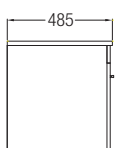

**TREVISO 600 VANITY BASIN AND FURNITURE SET**  
WBSC950134WW

Vanity Furniture Basin 1TH  
WBVC950052WW  
490 L x 600 W x 215 H mm

Furniture Base Unit  
WBBF150015WW  
480 L x 580 W x 480 H mm

FRONT VIEW

SIDE VIEW

**TREVISO 700 VANITY BASIN AND FURNITURE SET**  
WBSC950135WW

Vanity Furniture Basin 1TH  
WBVC950134WW  
490 L x 700 W x 210 H mm

Furniture Base Unit  
WBBF150016WW  
480 L x 680 W x 480 H mm

FRONT VIEW

SIDE VIEW

FRONT VIEW

SIDE VIEW

**ERIKA 750 VANITY BASIN AND FURNITURE SET**  
WBSC950137WW

Vanity Furniture Basin 1TH  
WBVC950135WW  
500 L x 750 W x 180 H mm

Furniture Base Unit  
WBBF150018WW  
490 L x 740 W x 576 H mm

FRONT VIEW

SIDE VIEW

**VICENZA 800 VANITY BASIN AND FURNITURE SET**  
WBSC950139WW

Vanity Furniture Basin 1TH  
WBVC950137WW  
500 L x 800 W x 200 H mm

Furniture Base Unit  
WBBF150020WW  
490 L x 800 W x 530 H mm