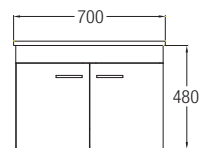

**TREVISO 600 VANITY BASIN AND FURNITURE SET**  
WBSC950134WW

Vanity Furniture Basin 1TH  
WBVC950052WW  
490 L x 600 W x 215 H mm

Furniture Base Unit  
WBBF150015WW  
480 L x 580 W x 480 H mm

FRONT VIEW

SIDE VIEW

**TREVISO 700 VANITY BASIN AND FURNITURE SET**  
WBSC950135WW

Vanity Furniture Basin 1TH  
WBVC950134WW  
490 L x 700 W x 210 H mm

Furniture Base Unit  
WBBF150016WW  
480 L x 680 W x 480 H mm

FRONT VIEW

SIDE VIEW

FRONT VIEW

SIDE VIEW

**ERIKA 750 VANITY BASIN AND FURNITURE SET**  
WBSC950137WW

Vanity Furniture Basin 1TH  
WBVC950135WW  
500 L x 750 W x 180 H mm

Furniture Base Unit  
WBBF150018WW  
490 L x 740 W x 576 H mm

FRONT VIEW

SIDE VIEW

**VICENZA 800 VANITY BASIN AND FURNITURE SET**  
WBSC950139WW

Vanity Furniture Basin 1TH  
WBVC950137WW  
500 L x 800 W x 200 H mm

Furniture Base Unit  
WBBF150020WW  
490 L x 800 W x 530 H mm