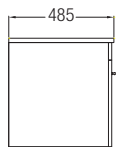

**TREVISO 600 VANITY BASIN AND FURNITURE SET**  
WBSC950134WW

Vanity Furniture Basin 1TH  
WBVC950052WW  
490 L x 600 W x 215 H mm

Furniture Base Unit  
WBBF150015WW  
480 L x 580 W x 480 H mm

FRONT VIEW

SIDE VIEW

**TREVISO 700 VANITY BASIN AND FURNITURE SET**  
WBSC950135WW

Vanity Furniture Basin 1TH  
WBVC950134WW  
490 L x 700 W x 210 H mm

Furniture Base Unit  
WBBF150016WW  
480 L x 680 W x 480 H mm

FRONT VIEW

SIDE VIEW

FRONT VIEW

SIDE VIEW

**ERIKA 750 VANITY BASIN AND FURNITURE SET**  
WBSC950137WW

Vanity Furniture Basin 1TH  
WBVC950135WW  
500 L x 750 W x 180 H mm

Furniture Base Unit  
WBBF150018WW  
490 L x 740 W x 576 H mm

FRONT VIEW

SIDE VIEW

**VICENZA 800 VANITY BASIN AND FURNITURE SET**  
WBSC950139WW

Vanity Furniture Basin 1TH  
WBVC950137WW  
500 L x 800 W x 200 H mm

Furniture Base Unit  
WBBF150020WW  
490 L x 800 W x 530 H mm