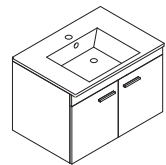

**TREVISO 600 VANITY BASIN AND FURNITURE SET**  
WBSC950134WW

Vanity Furniture Basin 1TH  
WBVC950052WW  
490 L x 600 W x 215 H mm

Furniture Base Unit  
WBBF150015WW  
480 L x 580 W x 480 H mm

FRONT VIEW

SIDE VIEW

**TREVISO 700 VANITY BASIN AND FURNITURE SET**  
WBSC950135WW

Vanity Furniture Basin 1TH  
WBVC950134WW  
490 L x 700 W x 210 H mm

Furniture Base Unit  
WBBF150016WW  
480 L x 680 W x 480 H mm

FRONT VIEW

SIDE VIEW

FRONT VIEW

SIDE VIEW

**ERIKA 750 VANITY BASIN AND FURNITURE SET**  
WBSC950137WW

Vanity Furniture Basin 1TH  
WBVC950135WW  
500 L x 750 W x 180 H mm

Furniture Base Unit  
WBBF150018WW  
490 L x 740 W x 576 H mm