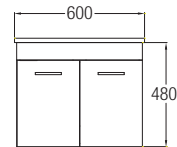

**TREVISO 600 VANITY BASIN AND FURNITURE SET**  
WBSC950134WW

Vanity Furniture Basin 1TH  
WBVC950052WW  
490 L x 600 W x 215 H mm

Furniture Base Unit  
WBBF150015WW  
480 L x 580 W x 480 H mm

FRONT VIEW

SIDE VIEW

**TREVISO 700 VANITY BASIN AND FURNITURE SET**  
WBSC950135WW

Vanity Furniture Basin 1TH  
WBVC950134WW  
490 L x 700 W x 210 H mm

Furniture Base Unit  
WBBF150016WW  
480 L x 680 W x 480 H mm

FRONT VIEW

SIDE VIEW

FRONT VIEW

SIDE VIEW

**ERIKA 750 VANITY BASIN AND FURNITURE SET**  
WBSC950137WW

Vanity Furniture Basin 1TH  
WBVC950135WW  
500 L x 750 W x 180 H mm

Furniture Base Unit  
WBBF150018WW  
490 L x 740 W x 576 H mm

FRONT VIEW

SIDE VIEW

**VICENZA 800 VANITY BASIN AND FURNITURE SET**  
WBSC950139WW

Vanity Furniture Basin 1TH  
WBVC950137WW  
500 L x 800 W x 200 H mm

Furniture Base Unit  
WBBF150020WW  
490 L x 800 W x 530 H mm