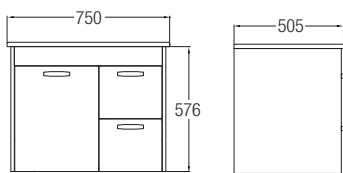

**TREVISO 600 VANITY BASIN AND FURNITURE SET**  
WBSC950134WW

Vanity Furniture Basin 1TH  
WBVC950052WW  
490 L x 600 W x 215 H mm

Furniture Base Unit  
WBBF150015WW  
480 L x 580 W x 480 H mm

FRONT VIEW

SIDE VIEW

**TREVISO 700 VANITY BASIN AND FURNITURE SET**  
WBSC950135WW

Vanity Furniture Basin 1TH  
WBVC950134WW  
490 L x 700 W x 210 H mm

Furniture Base Unit  
WBBF150016WW  
480 L x 680 W x 480 H mm

FRONT VIEW

SIDE VIEW

FRONT VIEW

SIDE VIEW

**ERIKA 750 VANITY BASIN AND FURNITURE SET**  
WBSC950137WW

Vanity Furniture Basin 1TH  
WBVC950135WW  
500 L x 750 W x 180 H mm

Furniture Base Unit  
WBBF150018WW  
490 L x 740 W x 576 H mm

FRONT VIEW

SIDE VIEW

**VICENZA 800 VANITY BASIN AND FURNITURE SET**  
WBSC950139WW

Vanity Furniture Basin 1TH  
WBVC950137WW  
500 L x 800 W x 200 H mm

Furniture Base Unit  
WBBF150020WW  
490 L x 800 W x 530 H mm