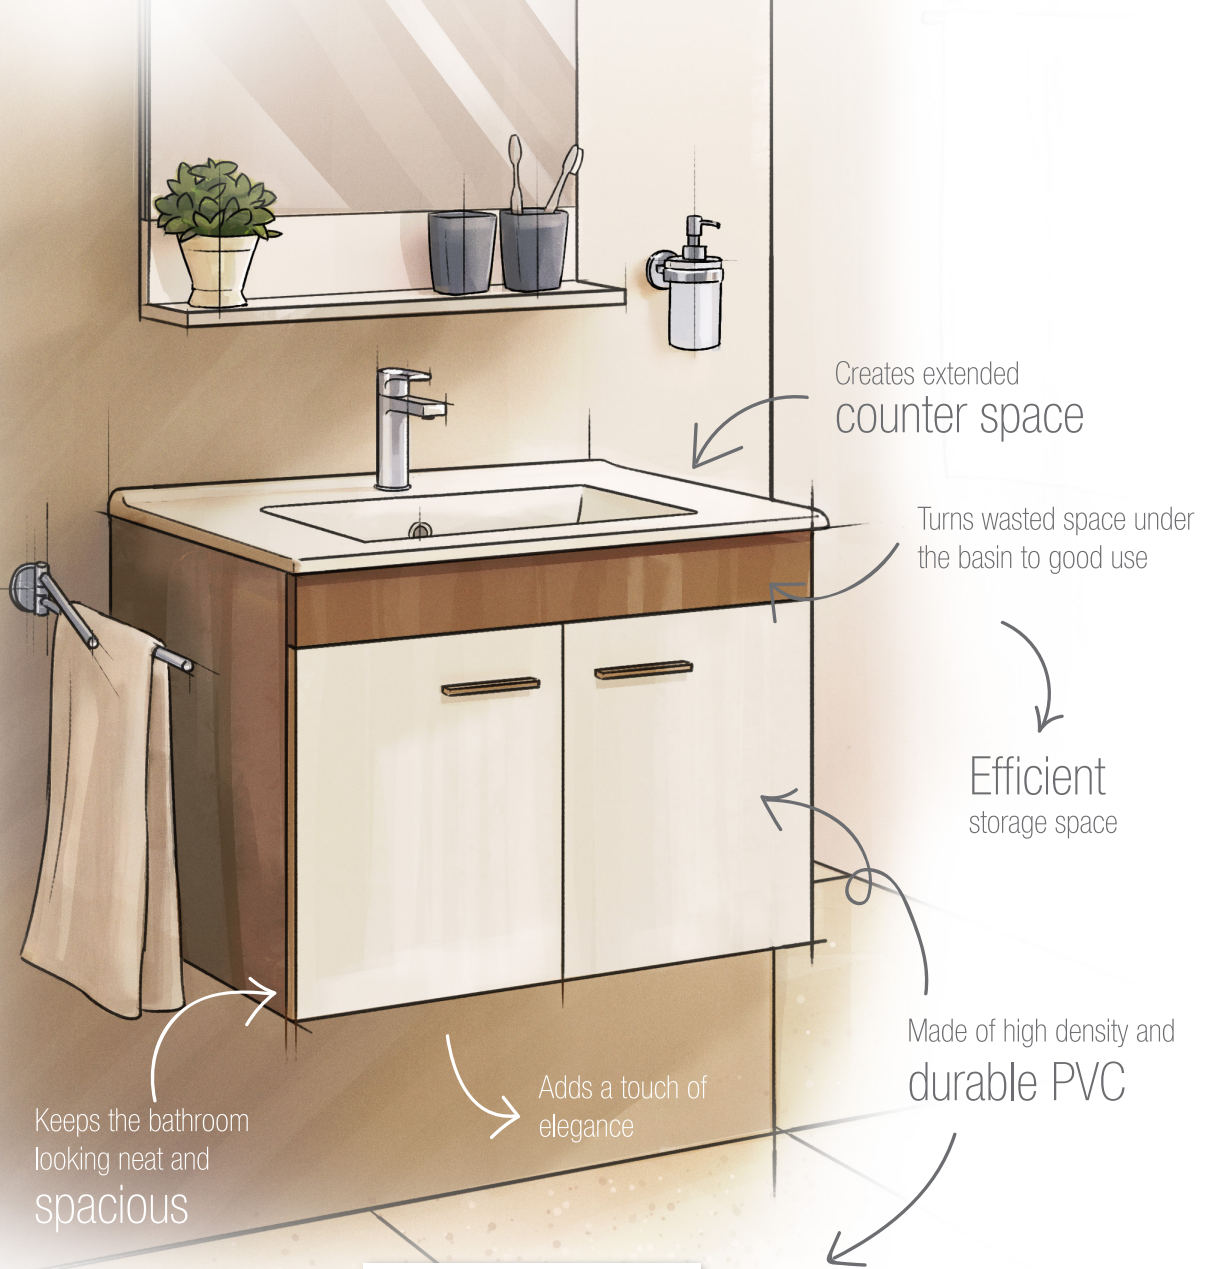

---

BATHROOM  
FURNITURE

---

# FEATURES of Bathroom Furniture

SIDE VIEW

FRONT VIEW

SIDE VIEW

**ERIKA 750 VANITY BASIN AND FURNITURE SET**  
WBSC950137WW

Vanity Furniture Basin 1TH  
WBVC950135WW  
500 L x 750 W x 180 H mm

Furniture Base Unit  
WBBF150018WW  
490 L x 740 W x 576 H mm