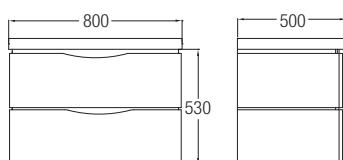

SIDE VIEW

**TREVISO 700 VANITY BASIN AND FURNITURE SET**  
WBSC950135WW

Vanity Furniture Basin 1TH  
WBVC950134WW  
490 L x 700 W x 210 H mm

Furniture Base Unit  
WBBF150016WW  
480 L x 680 W x 480 H mm

FRONT VIEW

SIDE VIEW

FRONT VIEW

SIDE VIEW

**ERIKA 750 VANITY BASIN AND FURNITURE SET**  
WBSC950137WW

Vanity Furniture Basin 1TH  
WBVC950135WW  
500 L x 750 W x 180 H mm

Furniture Base Unit  
WBBF150018WW  
490 L x 740 W x 576 H mm

FRONT VIEW

SIDE VIEW

**VICENZA 800 VANITY BASIN AND FURNITURE SET**  
WBSC950139WW

Vanity Furniture Basin 1TH  
WBVC950137WW  
500 L x 800 W x 200 H mm

Furniture Base Unit  
WBBF150020WW  
490 L x 800 W x 530 H mm