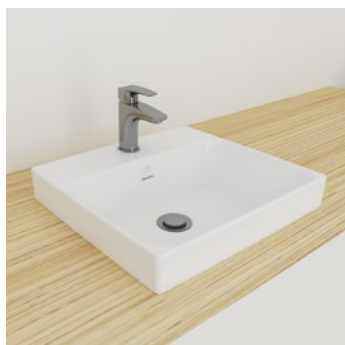

Page 20 Shower Columns

BASINS

SIMPLY
NATURAL

THE GEMELLI ROUND BASIN COLLECTION

Gemelli Round Countertop Basin
ø 400 mm
WBAAGM120WW

Gemelli Round Semi-insert Basin
ø 400 mm
WBAAGM130WW

Gemelli Round Countertop Basin
1 tap hole • 450 x 410 mm
WBAAGM141WW

Gemelli Round Semi-insert Basin
1 tap hole • 450 x 410 mm
WBAAGM151WW

THE GEMELLI SQUARE BASIN COLLECTION

Gemelli Square Countertop Basin
400 x 400 mm
WBAAGM100WW

Gemelli Square Countertop Basin
1 tap hole • 450 x 410 mm
WBAAGM111WW

Gemelli Square Semi-insert Basin
400 x 400 mm
WBAAGM110WW

Gemelli Square Semi-insert Basin
1 tap hole • 450 x 410 mm
WBAAGM121WW

Gemelli Square Semi-insert Basin
1 tap hole • 550 x 410 mm
WBAAGM131WW

Gemelli Square Semi-recessed Basin
1 tap hole • 550 x 480 mm
WBAAGM101WW