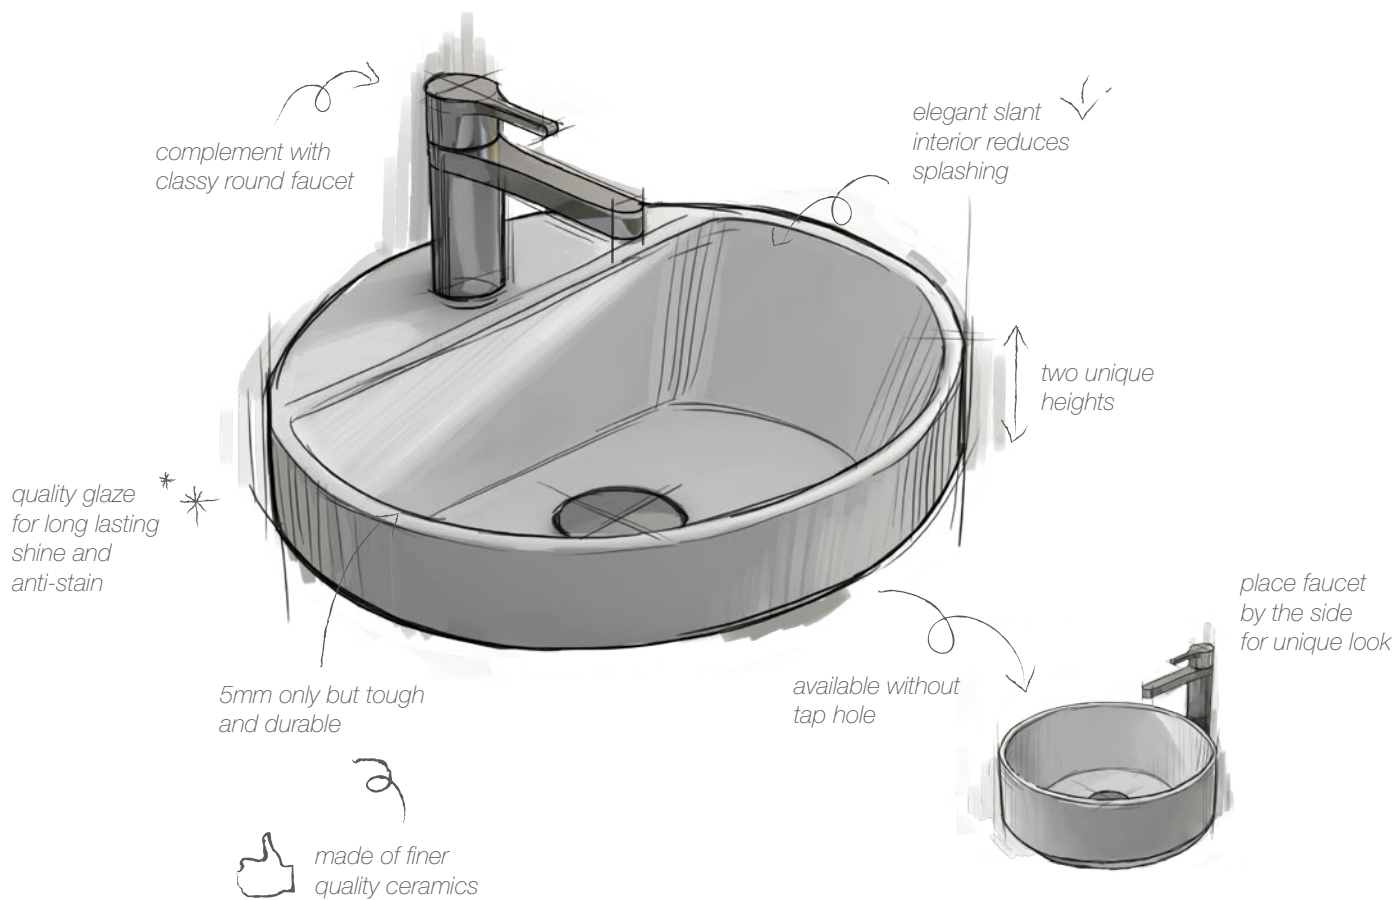

Page 20 Shower Columns

BASINS

SIMPLY
NATURAL

THE GEMELLI ROUND BASIN COLLECTION

Gemelli Round Countertop Basin
ø 400 mm
WBAAGM120WW

Gemelli Round Semi-insert Basin
ø 400 mm
WBAAGM130WW

Gemelli Round Countertop Basin
1 tap hole • 450 x 410 mm
WBAAGM141WW

Gemelli Round Semi-insert Basin
1 tap hole • 450 x 410 mm
WBAAGM151WW

THE GEMELLI SQUARE BASIN COLLECTION

Gemelli Square Countertop Basin
400 x 400 mm
WBAAGM100WW

Gemelli Square Countertop Basin
1 tap hole • 450 x 410 mm
WBAAGM111WW