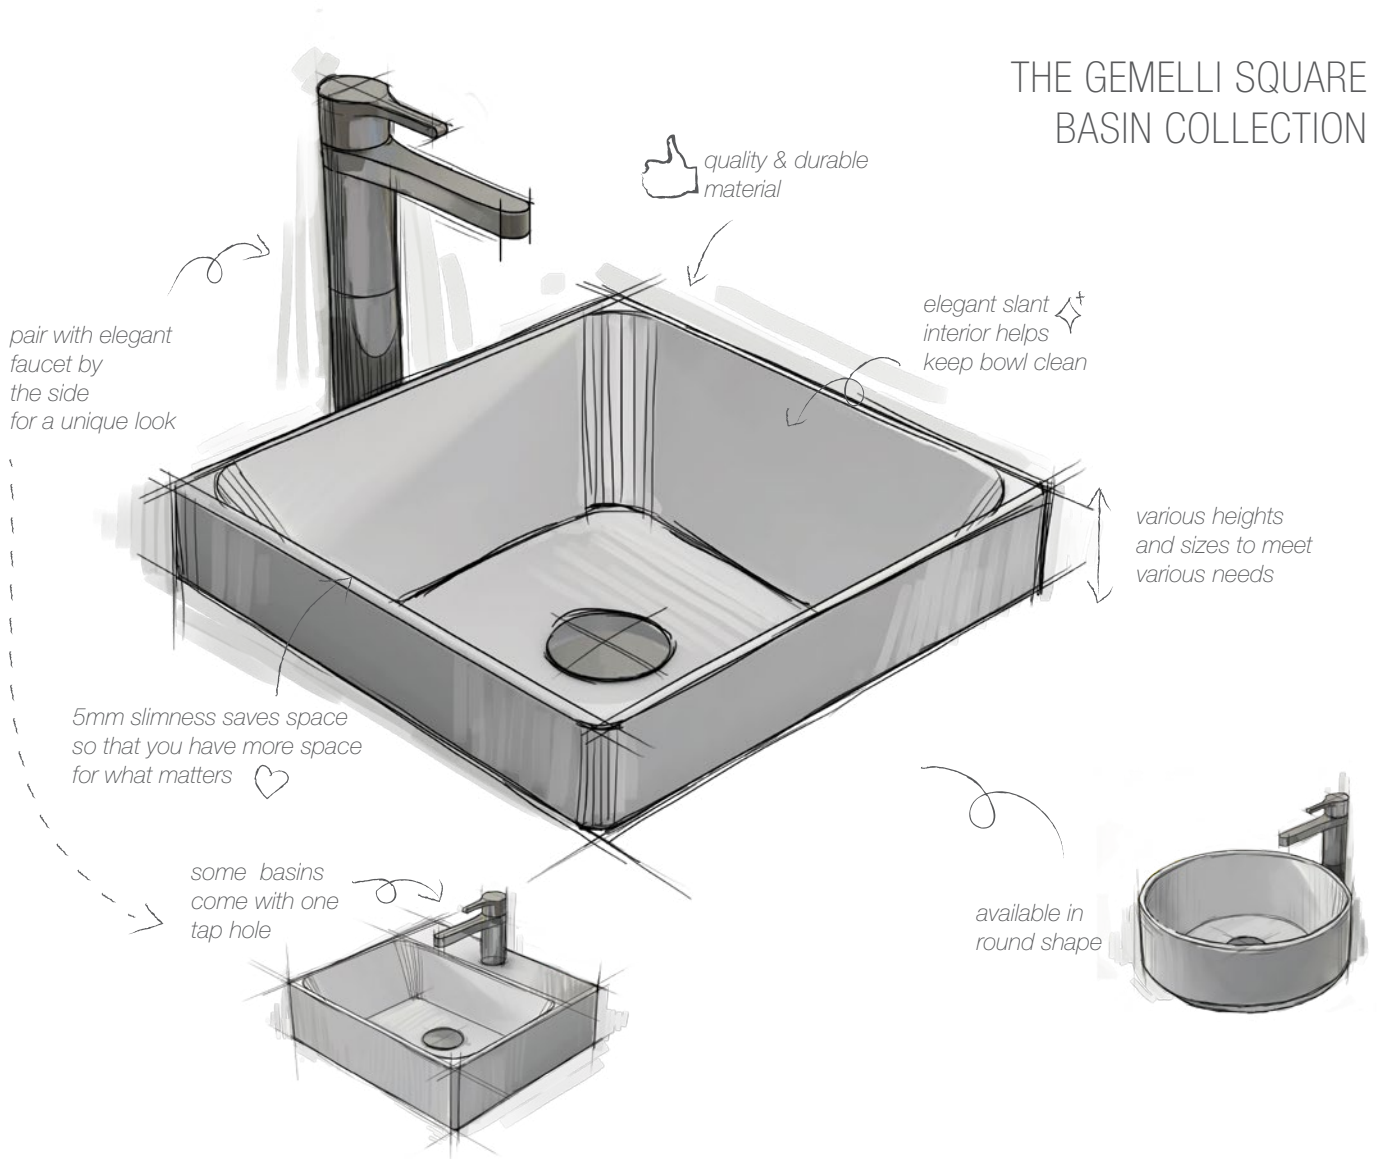

Spanish technology

Malaysian made

- Page 4 Basins
 - > *Gemelli Round*
 - > *Gemelli Square*
- Page 8 Water Closets
- Page 10 Furniture
- Page 14 Faucets
 - > *Trento Series*
 - > *Misano Series*
 - > *Ferla-n Series*
 - > *Felino Series*
 - > *Sensor Faucets*

Page 20 Shower Columns

BASINS

SIMPLY
NATURAL

THE GEMELLI ROUND BASIN COLLECTION

Gemelli Round Countertop Basin
ø 400 mm
WBAAGM120WW

Gemelli Round Semi-insert Basin
ø 400 mm
WBAAGM130WW

Gemelli Round Countertop Basin
1 tap hole • 450 x 410 mm
WBAAGM141WW

Gemelli Round Semi-insert Basin
1 tap hole • 450 x 410 mm
WBAAGM151WW

THE GEMELLI SQUARE BASIN COLLECTION

Gemelli Square Countertop Basin
400 x 400 mm
WBAAGM100WW

Gemelli Square Countertop Basin
1 tap hole • 450 x 410 mm
WBAAGM111WW