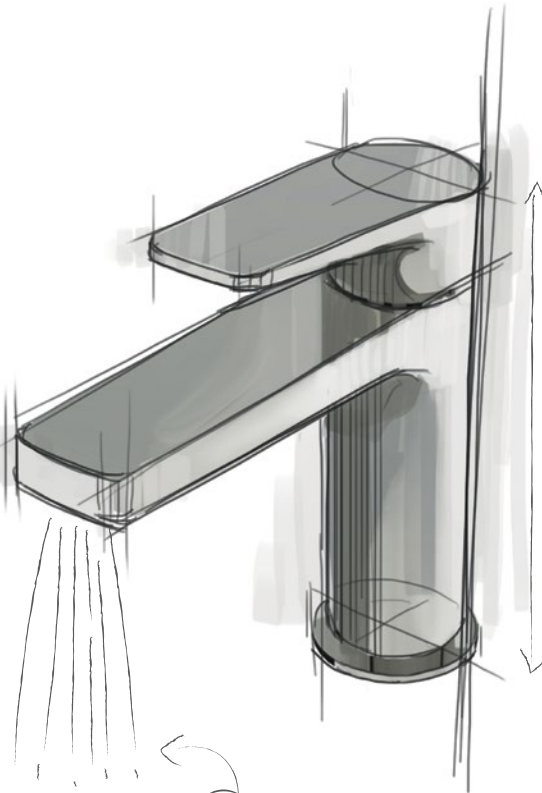

Made of DZR Brass Material

- Complies with SIRIM, PUB & WATERMARK

various heights and sizes to meet various needs

SUSTAINABILITY

Innovative water-saving features

- Aerated water stream prevents splashing
- A wide range of flow restrictors are available

Sustainable manufacturing processes

- Made with maximum respect and consideration for the environment

COMFORT

- Soft movement of faucet lever
- Multiple heights to suit different preferences (Standard/Mezzo/ Mezzo plus/ Tall)
- Multiple combinations of designs and functions available