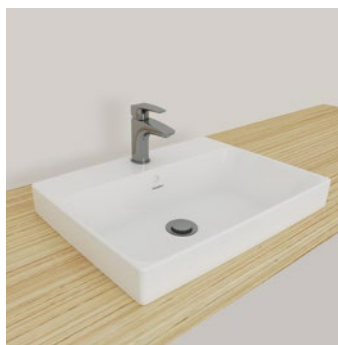

Page 20 Shower Columns

BASINS

SIMPLY
NATURAL

THE GEMELLI ROUND BASIN COLLECTION

Gemelli Round Countertop Basin
ø 400 mm
WBAAGM120WW

Gemelli Round Semi-insert Basin
ø 400 mm
WBAAGM130WW

Gemelli Round Countertop Basin
1 tap hole • 450 x 410 mm
WBAAGM141WW

Gemelli Round Semi-insert Basin
1 tap hole • 450 x 410 mm
WBAAGM151WW

THE GEMELLI SQUARE BASIN COLLECTION

Gemelli Square Countertop Basin
400 x 400 mm
WBAAGM100WW

Gemelli Square Countertop Basin
1 tap hole • 450 x 410 mm
WBAAGM111WW

Gemelli Square Semi-insert Basin
400 x 400 mm
WBAAGM110WW

Gemelli Square Semi-insert Basin
1 tap hole • 450 x 410 mm
WBAAGM121WW

Gemelli Square Semi-insert Basin
1 tap hole • 550 x 410 mm
WBAAGM131WW

Gemelli Square Semi-recessed Basin
1 tap hole • 550 x 480 mm
WBAAGM101WW