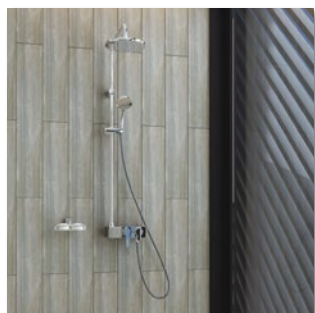

Page 20 Shower Columns

BASINS

SIMPLY
NATURAL

THE GEMELLI ROUND BASIN COLLECTION

Gemelli Round Countertop Basin
ø 400 mm
WBAAGM120WW

Gemelli Round Semi-insert Basin
ø 400 mm
WBAAGM130WW

Gemelli Round Countertop Basin
1 tap hole • 450 x 410 mm
WBAAGM141WW