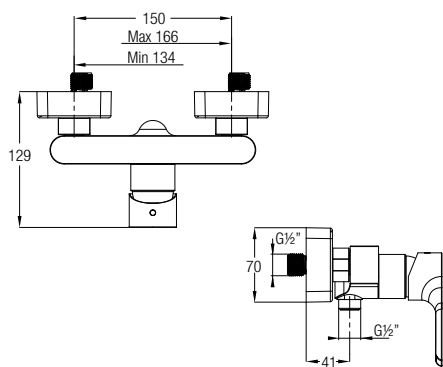

TRENTO SINGLE LEVER WALL-MOUNTED SHOWER MIXER WITHOUT SHOWER KIT

WBFA301329 ●● ● ✓

■ CP Chrome ■ GP Shiny Gold ■ BP Matte Black