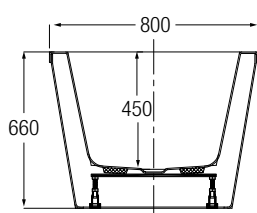

Material	Lucite® sanitary grade acrylic with fibreglass reinforced polyester resins
Design	Freestanding
Weight	42kg
Waste	Centre waste
Construction	Two piece fused Fully self supported on adjustable legs
Volume	228 litres