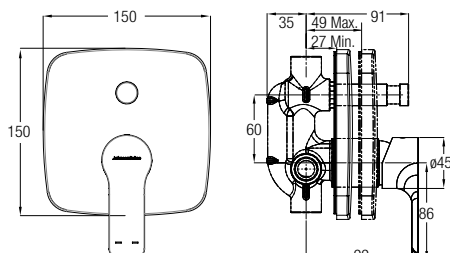

TRENTO SINGLE LEVER CONCEALED BATH-SHOWER MIXER

WBFA301319 ●● WBFA301320 ●●

■ CP Chrome ■ GP Shiny Gold ■ BP Matte Black