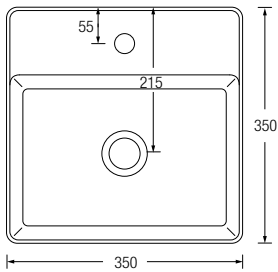

FINISHES

White

Ash

Sand

Graphite

VENEZIA SLIM COLLECTION

COUNTERTOP BASINS

VENEZIA SLIM SQUARE ●
WBVC950187●●
350 L x 350 W x 135 H mm
 WW White **AH** Ash
 SD Sand **GH** Graphite

Wide soap platform
Durable 3 mm ultra thin edges
Single taphole
40% lighter than conventional basins
Capacity 5.9L

VENEZIA SLIM ROUND BOWL
WBVC950188●●
350 L x 350 W x 135 H mm
 WW White **AH** Ash
 SD Sand **GH** Graphite

Durable 3 mm ultra thin edges
Permits wall or countertop faucet fitting
40% lighter than conventional basins
Capacity 5.2L

VENEZIA SLIM SQUARE
WBVC950189●●
380 L x 380 W x 120 H mm
 WW White **AH** Ash
 SD Sand **GH** Graphite

Durable 3 mm ultra thin edges
Permits wall or countertop faucet fitting
40% lighter than conventional basins
Capacity 10.4L

VENEZIA SLIM ROUND
WBVC950190●●
390 L x 390 W x 130 H mm
 WW White **AH** Ash
 SD Sand **GH** Graphite