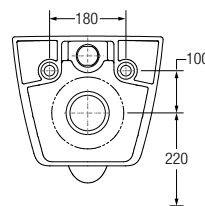

**VICENZA (RIMLESS)**

WBSEVC201WW

White

660 L x 380 W x 795 H mm

WALL-HUNG WATER CLOSETS

**TRENTO (RIMLESS)**

WBSC950172WW

White