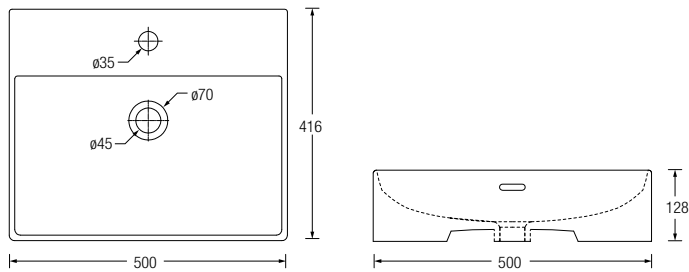

Durable 3 mm ultra thin edges
Permits wall or countertop faucet fitting
40% lighter than conventional basins
Capacity 10.4L

VENEZIA SLIM ROUND
WBVC950190●●
390 L x 390 W x 130 H mm
 WW White **AH** Ash
 SD Sand **GH** Graphite

Durable 3 mm ultra thin edges
Permits wall or countertop faucet fitting
40% lighter than conventional basins
Capacity 8.1L

VALENCIA SLIM COLLECTION

COUNTERTOP BASINS

VALENCIA SLIM RECTANGULAR •

WBVC950191WW
500 L x 416 W x 128 H mm
□ WW White