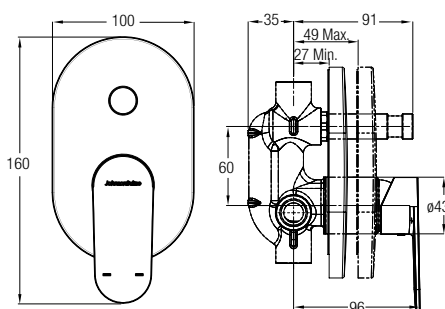

FERLA-N SINGLE LEVER CONCEALED BATH-SHOWER MIXER

WBFA301314 •• • WBFA301320 •• •

■ CP Chrome ■ GP Shiny Gold ■ BP Matte Black