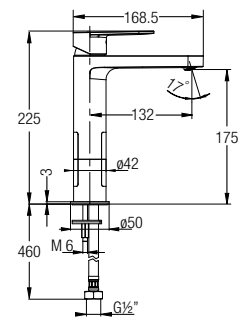

WBFA301341 ●● ● ✓

■ CP Chrome ■ GP Shiny Gold ■ BP Matte Black

FERLA-N SINGLE LEVER 1/2" MEZZO PLUS BASIN TAP