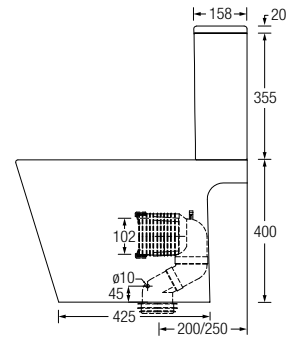

CLOSE-COUPLED WATER CLOSETS