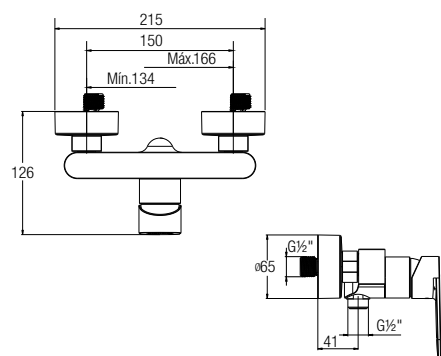

FERLA-N SINGLE LEVER WALL-MOUNTED SHOWER MIXER WITHOUT SHOWER KIT

WBFA301327 •• • ✓

■ CP Chrome ■ GP Shiny Gold ■ BP Matte Black