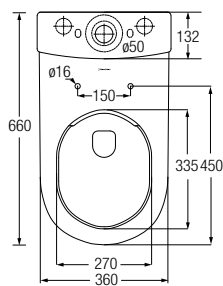

Durable 3 mm ultra thin edges
Permits wall or countertop faucet fitting
40% lighter than conventional basins
Capacity 10.4L

VENEZIA SLIM ROUND
WBVC950190●●
390 L x 390 W x 130 H mm
 WW White **AH** Ash
 SD Sand **GH** Graphite

Durable 3 mm ultra thin edges
Permits wall or countertop faucet fitting
40% lighter than conventional basins
Capacity 8.1L

VALENCIA SLIM COLLECTION

COUNTERTOP BASINS

VALENCIA SLIM RECTANGULAR •

WBVC950191WW
500 L x 416 W x 128 H mm
□ WW White

Rimless Design

FEATURES

- Easy to clean
- Prevents bacteria
- Environmental friendly
- Effortless design

CLOSE-COUPLED WATER CLOSETS

**VENEZIA (RIMLESS)**

WBSEVZ201WW

White

650 L x 395 W x 775 H mm

**VICENZA (RIMLESS)**

WBSEVC201WW

White

660 L x 380 W x 795 H mm

WALL-HUNG WATER CLOSETS

**TRENTO (RIMLESS)**

WBSC950172WW

White