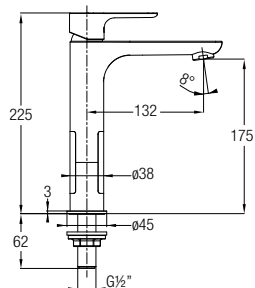

TRENTO SINGLE LEVER 1/2" MEZZO PLUS BASIN TAP

WBFA301350 ●● ● ✓

■ CP Chrome ■ GP Shiny Gold ■ BP Matte Black