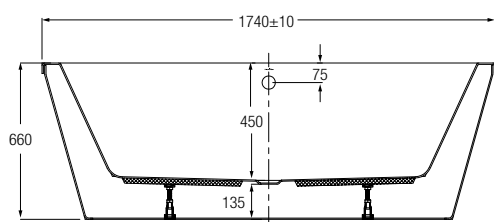

Material	Lucite® sanitary grade acrylic with fibreglass reinforced polyester resins
Design	Freestanding
Weight	42kg
Waste	Centre waste
Construction	Two piece fused Fully self supported on adjustable legs
Volume	228 litres