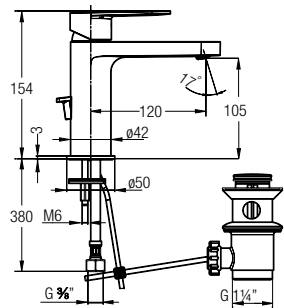

WBFA301310 ●● ● ✓

■ CP Chrome ■ GP Shiny Gold ■ BP Matte Black

FERLA-N SINGLE LEVER 1/2" BASIN PILLAR TAP