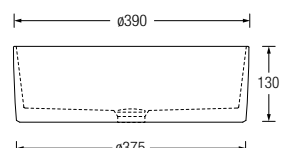

VENEZIA SLIM COLLECTION

COUNTERTOP BASINS

VENEZIA SLIM SQUARE ●
WBVC950187●●
350 L x 350 W x 135 H mm
 WW White   **AH** Ash
 SD Sand   **GH** Graphite

Wide soap platform
Durable 3 mm ultra thin edges
Single taphole
40% lighter than conventional basins
Capacity 5.9L

VENEZIA SLIM ROUND BOWL
WBVC950188●●
350 L x 350 W x 135 H mm
 WW White   **AH** Ash
 SD Sand   **GH** Graphite

Durable 3 mm ultra thin edges
Permits wall or countertop faucet fitting
40% lighter than conventional basins
Capacity 5.2L

VENEZIA SLIM SQUARE
WBVC950189●●
380 L x 380 W x 120 H mm
 WW White   **AH** Ash
 SD Sand   **GH** Graphite

Durable 3 mm ultra thin edges
Permits wall or countertop faucet fitting
40% lighter than conventional basins
Capacity 10.4L

VENEZIA SLIM ROUND
WBVC950190●●
390 L x 390 W x 130 H mm
 WW White   **AH** Ash
 SD Sand   **GH** Graphite

Durable 3 mm ultra thin edges
Permits wall or countertop faucet fitting
40% lighter than conventional basins
Capacity 8.1L