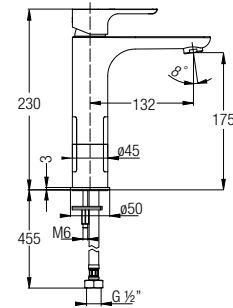

TRENTO SINGLE LEVER MEZZO PLUS BASIN MIXER

WBFA301344 ●● ● ✓

■ CP Chrome ■ GP Shiny Gold ■ BP Matte Black