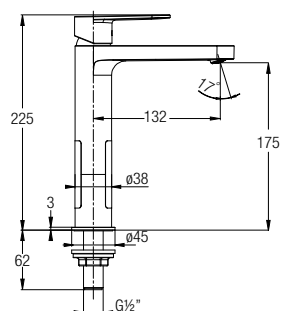

FERLA-N SINGLE LEVER TALL BASIN MIXER

WBFA301342 ●● ● ✓

■ CP Chrome ■ GP Shiny Gold ■ BP Matte Black

FERLA-N SINGLE LEVER 1/2" TALL BASIN TAP

WBFA301348 ●● ● ✓

■ CP Chrome ■ GP Shiny Gold ■ BP Matte Black

FERLA-N SINGLE LEVER WALL-MOUNTED SHOWER MIXER WITHOUT SHOWER KIT