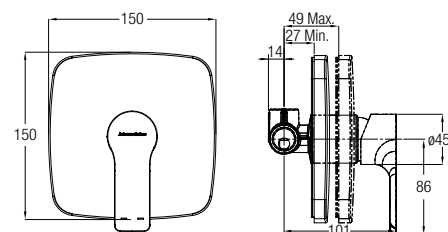

TRENTO SINGLE LEVER CONCEALED SHOWER MIXER

WBFA301317 ●● WBFA301321 ●●

■ CP Chrome ■ GP Shiny Gold ■ BP Matte Black