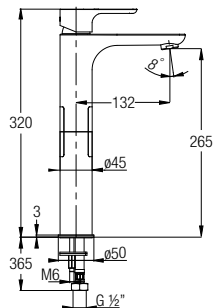

TRENTO SINGLE LEVER TALL BASIN MIXER

WBFA301345 ●● ● ✓

■ CP Chrome ■ GP Shiny Gold ■ BP Matte Black