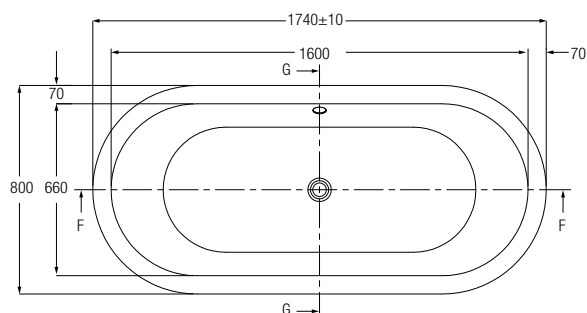

Material	Lucite® sanitary grade acrylic with fibreglass reinforced polyester resins
Design	Freestanding
Weight	42kg
Waste	Centre waste
Construction	Two piece fused Fully self supported on adjustable legs
Volume	228 litres