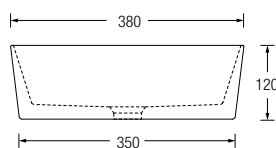

VENEZIA SLIM ROUND
WBVC950190●●
390 L x 390 W x 130 H mm
 WW White   **AH** Ash
 SD Sand   **GH** Graphite

Durable 3 mm ultra thin edges
Permits wall or countertop faucet fitting
40% lighter than conventional basins
Capacity 8.1L