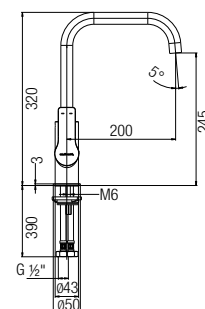

TRENTO SINGLE LEVER DECK-MOUNTED SINK MIXER WITH SWIVEL SPOUT

WBFA301337 ●● ● ✓

■ CP Chrome ■ GP Shiny Gold ■ BP Matte Black