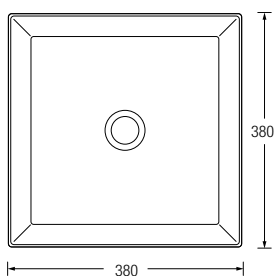

Wide soap platform
Durable 3 mm ultra thin edges
Single taphole
40% lighter than conventional basins
Capacity 5.9L

VENEZIA SLIM ROUND BOWL
WBVC950188●●
350 L x 350 W x 135 H mm
 WW White **AH** Ash
 SD Sand **GH** Graphite

Durable 3 mm ultra thin edges
Permits wall or countertop faucet fitting
40% lighter than conventional basins
Capacity 5.2L

VENEZIA SLIM SQUARE
WBVC950189●●
380 L x 380 W x 120 H mm
 WW White **AH** Ash
 SD Sand **GH** Graphite

Durable 3 mm ultra thin edges
Permits wall or countertop faucet fitting
40% lighter than conventional basins
Capacity 10.4L

VENEZIA SLIM ROUND
WBVC950190●●
390 L x 390 W x 130 H mm
 WW White **AH** Ash
 SD Sand **GH** Graphite