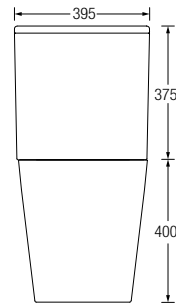

CLOSE-COUPLED WATER CLOSETS