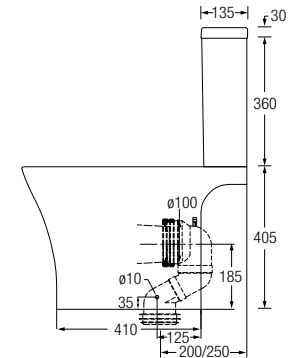

Durable 3 mm ultra thin edges
Permits wall or countertop faucet fitting
40% lighter than conventional basins
Capacity 10.4L

VENEZIA SLIM ROUND
WBVC950190●●
390 L x 390 W x 130 H mm
 WW White **AH** Ash
 SD Sand **GH** Graphite

Rimless Design

FEATURES

- Easy to clean
- Prevents bacteria
- Environmental friendly
- Effortless design

CLOSE-COUPLED WATER CLOSETS

**VENEZIA (RIMLESS)**

WBSEVZ201WW

White

650 L x 395 W x 775 H mm

**VICENZA (RIMLESS)**

WBSEVC201WW

White

660 L x 380 W x 795 H mm

WALL-HUNG WATER CLOSETS

**TRENTO (RIMLESS)**

WBSC950172WW

White