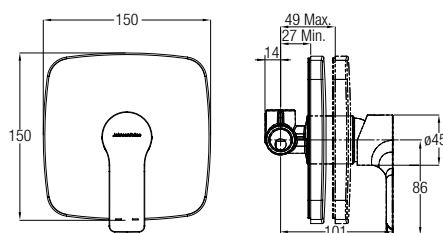

TRENTO SINGLE LEVER CONCEALED SHOWER TAP

WBFA301318 ●● WBFA301322 ●●

■ CP Chrome ■ GP Shiny Gold ■ BP Matte Black