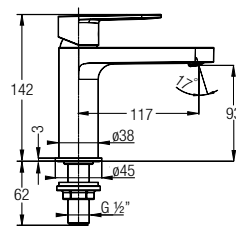

EverEx

FERLA-N SINGLE LEVER BASIN MIXER WITH 1/4" POP-UP WASTE

WBFA301310 ●● ● ✓

■ CP Chrome ■ GP Shiny Gold ■ BP Matte Black

FERLA-N SINGLE LEVER 1/2" BASIN PILLAR TAP

WBFA301311 ●● ● ✓

■ CP Chrome ■ GP Shiny Gold ■ BP Matte Black