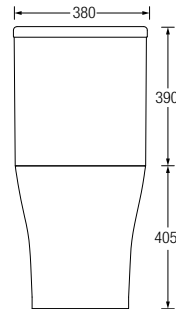

Durable 3 mm ultra thin edges
Permits wall or countertop faucet fitting
40% lighter than conventional basins
Capacity 10.4L

VENEZIA SLIM ROUND
WBVC950190●●
390 L x 390 W x 130 H mm
 WW White **AH** Ash
 SD Sand **GH** Graphite

Rimless Design

FEATURES

- Easy to clean
- Prevents bacteria
- Environmental friendly
- Effortless design

CLOSE-COUPLED WATER CLOSETS

**VENEZIA (RIMLESS)**

WBSEVZ201WW

White

650 L x 395 W x 775 H mm

**VICENZA (RIMLESS)**

WBSEVC201WW

White

660 L x 380 W x 795 H mm

WALL-HUNG WATER CLOSETS

**TRENTO (RIMLESS)**

WBSC950172WW

White