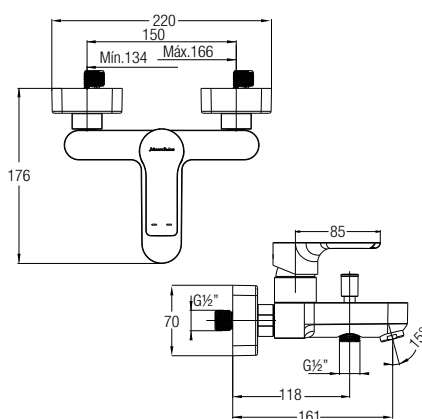

TRENTO SINGLE LEVER WALL-MOUNTED BATH-SHOWER MIXER WITHOUT SHOWER KIT

WBFA301330 ●● ● ✓

■ CP Chrome ■ GP Shiny Gold ■ BP Matte Black