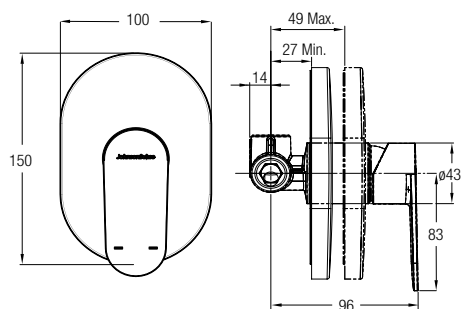

FERLA-N SINGLE LEVER CONCEALED SHOWER TAP

WBFA301313 •• • WBFA301322 •• •

■ CP Chrome ■ GP Shiny Gold ■ BP Matte Black