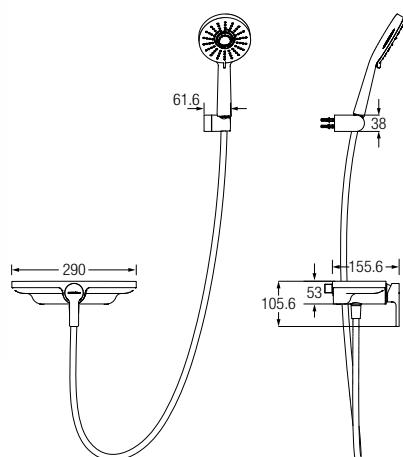

SHOWER COLUMNS

**GAVI-N SINGLE LEVER WALL-MOUNTED
SHOWER MIXER COLUMN (ROUND)**

WBFA301567CP

**TRENTO SINGLE LEVER WALL-MOUNTED
SHOWER MIXER SET WITH PANEL AND
SLIDING BAR**

WBFA301568CP

**TURIN SINGLE LEVER WALL-MOUNTED
SHOWER MIXER SET WITH PANEL**

WBFA301569CP