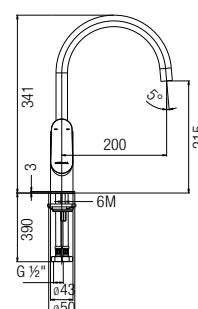

FERLA-N SINGLE LEVER DECK-MOUNTED SINK MIXER

WBFA301335 •• • ✓

■ CP Chrome ■ GP Shiny Gold ■ BP Matte Black