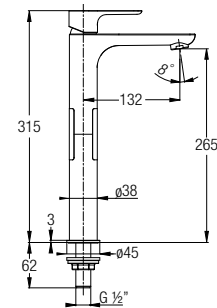

TRENTO SINGLE LEVER 1/2" TALL BASIN TAP

WBFA301351 ●● ● ✓

■ CP Chrome ■ GP Shiny Gold ■ BP Matte Black