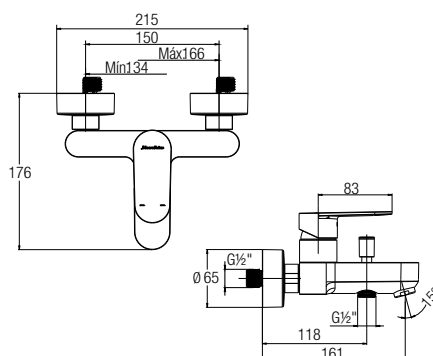

FERLA-N SINGLE LEVER WALL-MOUNTED BATH-SHOWER MIXER WITHOUT SHOWER KIT

WBFA301328 •• • ✓

■ CP Chrome ■ GP Shiny Gold ■ BP Matte Black