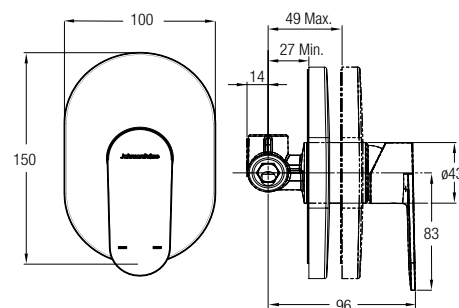

FERLA-N SINGLE LEVER CONCEALED SHOWER MIXER

WBFA301312 •• • WBFA301321 •• •

■ CP Chrome ■ GP Shiny Gold ■ BP Matte Black