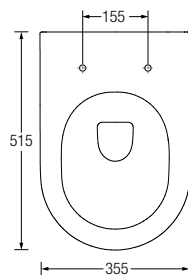

Wide soap platform
Durable 3 mm ultra thin edges
Single taphole
40% lighter than conventional basins
Capacity 5.9L

VENEZIA SLIM ROUND BOWL
WBVC950188●●
350 L x 350 W x 135 H mm
 WW White **AH** Ash
 SD Sand **GH** Graphite

Durable 3 mm ultra thin edges
Permits wall or countertop faucet fitting
40% lighter than conventional basins
Capacity 10.4L

VENEZIA SLIM ROUND
WBVC950190●●
390 L x 390 W x 130 H mm
 WW White **AH** Ash
 SD Sand **GH** Graphite

Durable 3 mm ultra thin edges
Permits wall or countertop faucet fitting
40% lighter than conventional basins
Capacity 8.1L

VALENCIA SLIM COLLECTION

COUNTERTOP BASINS

VALENCIA SLIM RECTANGULAR •

WBVC950191WW
500 L x 416 W x 128 H mm
□ WW White

**VICENZA (RIMLESS)**

WBSEVC201WW

White

660 L x 380 W x 795 H mm

WALL-HUNG WATER CLOSETS

**TRENTO (RIMLESS)**

WBSC950172WW

White