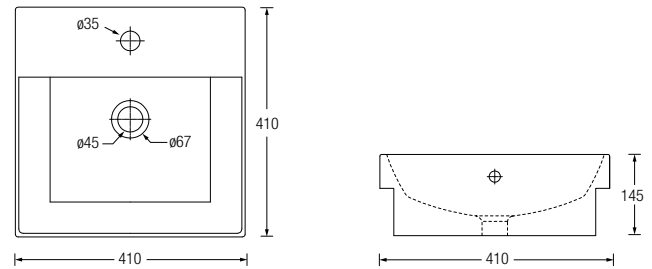

VALENCIA SLIM SQUARE •

WBVC950193WW
410 L x 410 W x 145 H mm
□ WW White