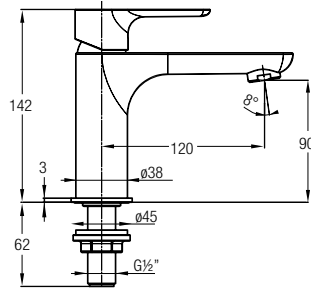

TRENTO SINGLE LEVER 1/2" BASIN PILLAR TAP

WBFA301316 ●● ● ✓

■ CP Chrome ■ GP Shiny Gold ■ BP Matte Black