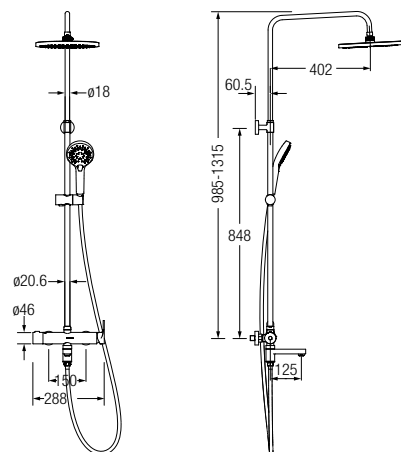

**GAVI-N SINGLE LEVER WALL-MOUNTED
SHOWER MIXER COLUMN (ROUND)**

WBFA301567CP