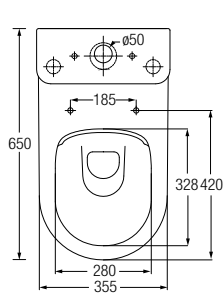

CLOSE-COUPLED WATER CLOSETS