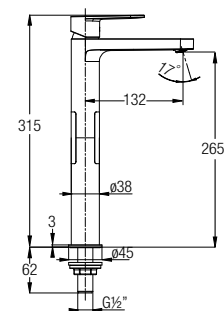

FERLA-N SINGLE LEVER TALL BASIN MIXER

WBFA301342 ●● ● ✓

■ CP Chrome ■ GP Shiny Gold ■ BP Matte Black

FERLA-N SINGLE LEVER 1/2" TALL BASIN TAP

WBFA301348 ●● ● ✓

■ CP Chrome ■ GP Shiny Gold ■ BP Matte Black

FERLA-N SINGLE LEVER WALL-MOUNTED SHOWER MIXER WITHOUT SHOWER KIT