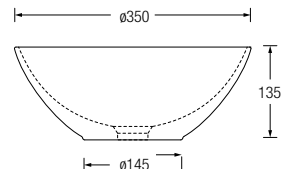

FINISHES

White

Ash

Sand

Graphite

VENEZIA SLIM COLLECTION

COUNTERTOP BASINS

VENEZIA SLIM SQUARE ●
WBVC950187●●
350 L x 350 W x 135 H mm
 WW White **AH** Ash
 SD Sand **GH** Graphite

Wide soap platform
Durable 3 mm ultra thin edges
Single taphole
40% lighter than conventional basins
Capacity 5.9L

VENEZIA SLIM ROUND BOWL
WBVC950188●●
350 L x 350 W x 135 H mm
 WW White **AH** Ash
 SD Sand **GH** Graphite

Durable 3 mm ultra thin edges
Permits wall or countertop faucet fitting
40% lighter than conventional basins
Capacity 5.2L

VENEZIA SLIM SQUARE
WBVC950189●●
380 L x 380 W x 120 H mm
 WW White **AH** Ash
 SD Sand **GH** Graphite