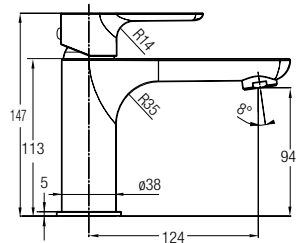

TRENTO SINGLE LEVER BASIN MIXER WITH 1/4" HAND PUSH POP-UP WASTE

WBFA301315 ●● ● ✓

■ CP Chrome ■ GP Shiny Gold ■ BP Matte Black