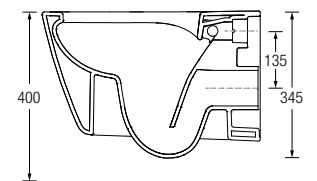

Durable 3 mm ultra thin edges
Permits wall or countertop faucet fitting
40% lighter than conventional basins
Capacity 10.4L

VENEZIA SLIM ROUND
WBVC950190●●
390 L x 390 W x 130 H mm
 WW White **AH** Ash
 SD Sand **GH** Graphite

**VICENZA (RIMLESS)**

WBSEVC201WW

White

660 L x 380 W x 795 H mm

WALL-HUNG WATER CLOSETS

**TRENTO (RIMLESS)**

WBSC950172WW

White