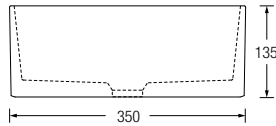

Wide soap platform
Durable 3 mm ultra thin edges
Single taphole
40% lighter than conventional basins
Capacity 5.9L

VENEZIA SLIM ROUND BOWL
WBVC950188●●
350 L x 350 W x 135 H mm
 WW White **AH** Ash
 SD Sand **GH** Graphite