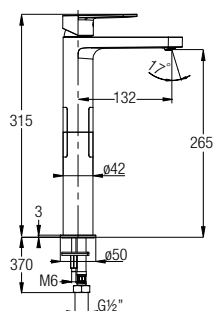

FERLA-N SINGLE LEVER TALL BASIN MIXER

WBFA301342 ●● ● ✓

■ CP Chrome ■ GP Shiny Gold ■ BP Matte Black

FERLA-N SINGLE LEVER 1/2" TALL BASIN TAP

WBFA301348 ●● ● ✓

■ CP Chrome ■ GP Shiny Gold ■ BP Matte Black

FERLA-N SINGLE LEVER WALL-MOUNTED SHOWER MIXER WITHOUT SHOWER KIT