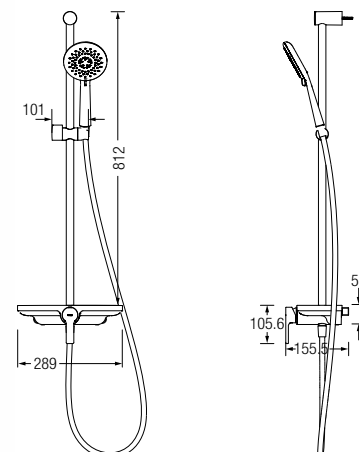

**TRENTO SINGLE LEVER WALL-MOUNTED
SHOWER MIXER SET WITH PANEL AND
SLIDING BAR**

WBFA301568CP

**TURIN SINGLE LEVER WALL-MOUNTED
SHOWER MIXER SET WITH PANEL**

WBFA301569CP