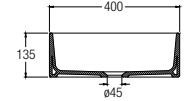

Veroli Series

LEGEND:

- Single taphole
- ✓ WELS water saving ticks
- 💧 Dual flush
- 🗄️ Drawer type
- 🚪 Door type
- 🏠 Stainless steel material

BASINS

FEATURES of New Basins

Countertop Basins

Valencia Slim Round ●
WBVC950145WW
420 L x 420 W x 140 H mm

Valencia Slim Square ●
WBVC950146WW
400 L x 400 W x 145 H mm

Valencia Slim Round
WBVC950144WW
415 L x 415 W x 135 H mm

Valencia Slim Square
WBVC950142WW
400 L x 400 W x 135 H mm

Undercounter Basins

Valencia Slim Soft
WBVC950143WW
420 L x 420 W x 140 H mm