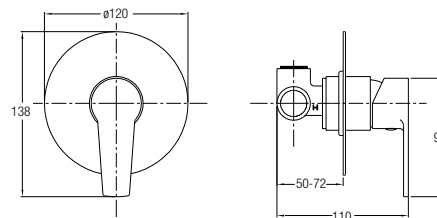

Single Lever Concealed Shower Tap
WBFA301438CP