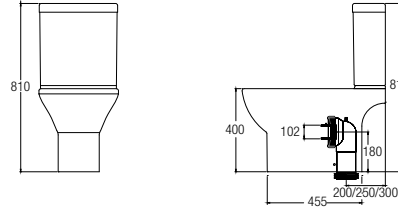

Parma 600 Dark Oak ● 
 WBSC950152BZ
 600 L x 485 W x 600 H mm

WATER CLOSETS

FEATURES of New Water Closets

RIMLESS*

Close-coupled WCs

Turin

WBSC950162WW
Washdown 

Rough-in : Fixed Bottom 200/250/300mm,
Horizontal 180mm
690 L x 365 W x 810 H mm

Treviso (Rimless)

WBSC950156WW
Washdown 

Rough-in : Fixed Bottom 200/250/300mm,
Horizontal 185mm
625 L x 365 W x 810 H mm

Treviso Back-to-wall (Rimless)

WBSC950157WW
Washdown 

Rough-in : Fixed Bottom 200/250mm,
Horizontal 180mm
605 L x 365 W x 800 H mm

Lucca

WBSC950159WW
Washdown 

Rough-in : Fixed Bottom 250mm
700 L x 365 W x 800 H mm

Novara

WBSC950163WW
Washdown 

Rough-in : Fixed Bottom 200/250mm,
Horizontal 180mm
655 L x 360 W x 685 H mm

Wall-hung WC

Treviso (Rimless)

WBSC950160WW
Washdown 💧💧

530 L x 360 W x 345 H mm

Back-to-wall WC

Treviso Back-to-wall

WBSC950161WW
Washdown 💧💧

Rough-in : Fixed Bottom 110mm,
Horizontal 180mm
540 L x 370 W x 395 H mm

FAUCETS

FEATURES of New Faucets