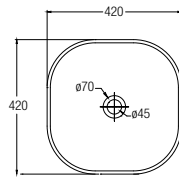

Veroli Series

LEGEND:

- Single taphole
- ✓ WELS water saving ticks
- 💧 Dual flush
- 🗄️ Drawer type
- 🚪 Door type
- 🏠 Stainless steel material

BASINS

FEATURES of New Basins

Countertop Basins

Valencia Slim Round ●
WBVC950145WW
420 L x 420 W x 140 H mm

Valencia Slim Square ●
WBVC950146WW
400 L x 400 W x 145 H mm

Valencia Slim Round
WBVC950144WW
415 L x 415 W x 135 H mm

Valencia Slim Square
WBVC950142WW
400 L x 400 W x 135 H mm

Undercounter Basins

Valencia Slim Soft
WBVC950143WW
420 L x 420 W x 140 H mm

Gemelli Rectangular ●
WBAAGM201WW
560 L x 520 W x 165 H mm

Valencia Slim Rectangular
WBVC950141WW
500 L x 400 W x 135 H mm

Gemelli Rectangular
WBAAGM200WW
560 L x 400 W x 165 H mm

BATHROOM FURNITURE

FEATURES of New Furniture