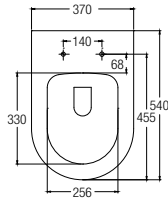

Treviso (Rimless)

WBSC950156WW
Washdown 

Rough-in : Fixed Bottom 200/250/300mm,
Horizontal 185mm
625 L x 365 W x 810 H mm

Treviso Back-to-wall (Rimless)

WBSC950157WW
Washdown 

Rough-in : Fixed Bottom 200/250mm,
Horizontal 180mm
605 L x 365 W x 800 H mm

Vicenza Back-to-wall (Rimless)

WBSC950155WW
Washdown 

Rough-in : Fixed Bottom 200mm,
Horizontal 185mm
645 L x 365 W x 840 H mm

One Piece WCs

Erika (Rimless)

WBSC950158WW
Washdown 

Rough-in : Fixed Bottom 250mm
710 L x 370 W x 745 H mm

Lucca

WBSC950159WW
Washdown 

Rough-in : Fixed Bottom 250mm
700 L x 365 W x 800 H mm

Novara

WBSC950163WW
Washdown 

Rough-in : Fixed Bottom 200/250mm,
Horizontal 180mm
655 L x 360 W x 685 H mm

Wall-hung WC

Treviso (Rimless)

WBSC950160WW
Washdown 💧💧

530 L x 360 W x 345 H mm

Back-to-wall WC

Treviso Back-to-wall

WBSC950161WW
Washdown 💧💧

Rough-in : Fixed Bottom 110mm,
Horizontal 180mm
540 L x 370 W x 395 H mm

FAUCETS

FEATURES of New Faucets