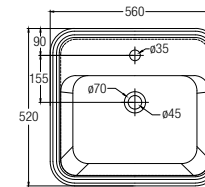

Valencia Slim Square ●
WBVC950146WW
400 L x 400 W x 145 H mm

Valencia Slim Round
WBVC950144WW
415 L x 415 W x 135 H mm

Valencia Slim Square
WBVC950142WW
400 L x 400 W x 135 H mm

Undercounter Basins

Valencia Slim Soft
WBVC950143WW
420 L x 420 W x 140 H mm

Gemelli Rectangular ●
WBAAGM201WW
560 L x 520 W x 165 H mm

Valencia Slim Rectangular
WBVC950141WW
500 L x 400 W x 135 H mm

Gemelli Rectangular
WBAAGM200WW
560 L x 400 W x 165 H mm

BATHROOM FURNITURE

FEATURES of New Furniture