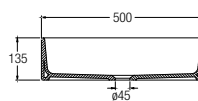

Countertop Basins

Undercounter Basins

Valencia Slim Rectangular
WBVC950141WW
500 L x 400 W x 135 H mm