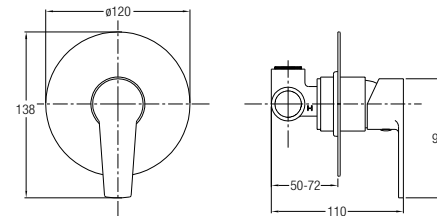

Single Lever Concealed Shower Mixer
WBFA301437CP