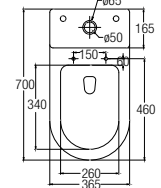

Treviso (Rimless)

WBSC950156WW
Washdown 

Rough-in : Fixed Bottom 200/250/300mm,
Horizontal 185mm
625 L x 365 W x 810 H mm

Treviso Back-to-wall (Rimless)

WBSC950157WW
Washdown 

Rough-in : Fixed Bottom 200/250mm,
Horizontal 180mm
605 L x 365 W x 800 H mm

Vicenza Back-to-wall (Rimless)

WBSC950155WW
Washdown 

Rough-in : Fixed Bottom 200mm,
Horizontal 185mm
645 L x 365 W x 840 H mm

One Piece WCs

Erika (Rimless)

WBSC950158WW
Washdown 

Rough-in : Fixed Bottom 250mm
710 L x 370 W x 745 H mm

Lucca

WBSC950159WW
Washdown 

Rough-in : Fixed Bottom 250mm
700 L x 365 W x 800 H mm

Novara

WBSC950163WW
Washdown 

Rough-in : Fixed Bottom 200/250mm,
Horizontal 180mm
655 L x 360 W x 685 H mm

Wall-hung WC

Treviso (Rimless)

WBSC950160WW
Washdown 💧💧

530 L x 360 W x 345 H mm

Back-to-wall WC

Treviso Back-to-wall

WBSC950161WW
Washdown 💧💧

Rough-in : Fixed Bottom 110mm,
Horizontal 180mm
540 L x 370 W x 395 H mm

FAUCETS

FEATURES of New Faucets