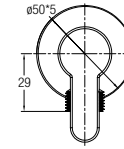

WBFA301415SS