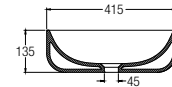

Veroli Series

LEGEND:

- Single taphole
- ✓ WELS water saving ticks
- 💧 Dual flush
- 🗄️ Drawer type
- 🚪 Door type
- 🏠 Stainless steel material

BASINS

FEATURES of New Basins

Countertop Basins

Valencia Slim Round ●
WBVC950145WW
420 L x 420 W x 140 H mm

Valencia Slim Square ●
WBVC950146WW
400 L x 400 W x 145 H mm

Valencia Slim Round
WBVC950144WW
415 L x 415 W x 135 H mm

Valencia Slim Square
WBVC950142WW
400 L x 400 W x 135 H mm

Undercounter Basins

Valencia Slim Soft
WBVC950143WW
420 L x 420 W x 140 H mm