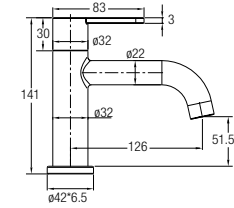

Concealed Shower Tap, SS

WBFA301421SS