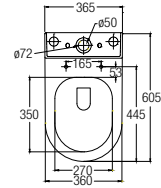

Parma 600 Dark Oak ● 
 WBSC950152BZ
 600 L x 485 W x 600 H mm

WATER CLOSETS

FEATURES of New Water Closets

RIMLESS*

Close-coupled WCs

Turin

WBSC950162WW
Washdown 

Rough-in : Fixed Bottom 200/250/300mm,
Horizontal 180mm
690 L x 365 W x 810 H mm

Treviso (Rimless)

WBSC950156WW
Washdown 

Rough-in : Fixed Bottom 200/250/300mm,
Horizontal 185mm
625 L x 365 W x 810 H mm

Treviso Back-to-wall (Rimless)

WBSC950157WW
Washdown 

Rough-in : Fixed Bottom 200/250mm,
Horizontal 180mm
605 L x 365 W x 800 H mm

Lucca

WBSC950159WW
Washdown 

Rough-in : Fixed Bottom 250mm
700 L x 365 W x 800 H mm

Novara

WBSC950163WW
Washdown 

Rough-in : Fixed Bottom 200/250mm,
Horizontal 180mm
655 L x 360 W x 685 H mm

Wall-hung WC

Treviso (Rimless)

WBSC950160WW
Washdown 💧💧

530 L x 360 W x 345 H mm

Back-to-wall WC

Treviso Back-to-wall

WBSC950161WW
Washdown 💧💧

Rough-in : Fixed Bottom 110mm,
Horizontal 180mm
540 L x 370 W x 395 H mm

FAUCETS

FEATURES of New Faucets