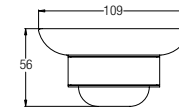

Towel Rail 600mm
WBBA100350SS

STAINLESS STEEL

Paper Holder without Cover
WBBA100351SS

STAINLESS STEEL

Robe Hook
WBBA100352SS

STAINLESS STEEL

Soap Dish Holder
WBBA100353SS

STAINLESS STEEL