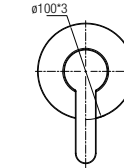

Concealed Shower Tap, SS

WBFA301416SS