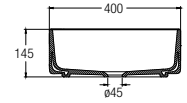

Countertop Basins

Valencia Slim Square ●
WBVC950146WW
400 L x 400 W x 145 H mm

Undercounter Basins