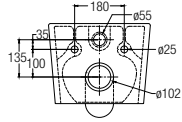

Lucca

WBSC950159WW
Washdown 

Rough-in : Fixed Bottom 250mm
700 L x 365 W x 800 H mm

Novara

WBSC950163WW
Washdown 

Rough-in : Fixed Bottom 200/250mm,
Horizontal 180mm
655 L x 360 W x 685 H mm

Wall-hung WC

Treviso (Rimless)

WBSC950160WW
Washdown 💧💧

530 L x 360 W x 345 H mm

Back-to-wall WC

Treviso Back-to-wall

WBSC950161WW
Washdown 💧💧

Rough-in : Fixed Bottom 110mm,
Horizontal 180mm
540 L x 370 W x 395 H mm

FAUCETS

FEATURES of New Faucets