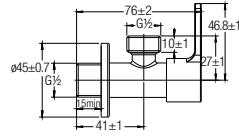

Hot Angle Valve
WBFA301121CP