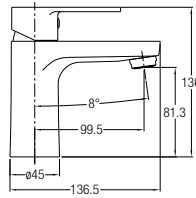

Single Lever Wall-mounted Bath-shower Mixer without Shower Kit
WBFA301439CP
✔