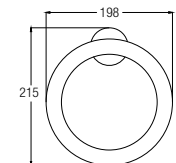

BATHROOM ACCESSORIES

Veroli (Stainless Steel)

STAINLESS STEEL

STAINLESS STEEL

STAINLESS STEEL

STAINLESS STEEL

STAINLESS STEEL