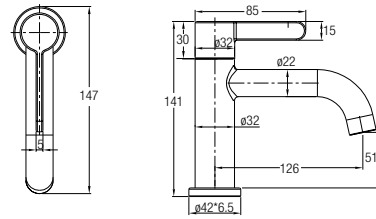

WBFA301424SS

Angle Valve with Wall Flange, SS

WBFA301430SS

Basin Pillar Tap, SS

WBFA301425SS

Concealed Shower Tap, SS

WBFA301431SS

Bib Tap with Wall Flange, SS