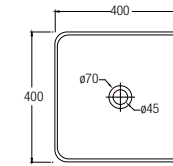

Veroli Series

LEGEND:

- Single taphole
- ✓ WELS water saving ticks
- 💧 Dual flush
- 🗄️ Drawer type
- 🚪 Door type
- 🏠 Stainless steel material

BASINS

FEATURES of New Basins

Countertop Basins

Valencia Slim Round ●
WBVC950145WW
420 L x 420 W x 140 H mm

Valencia Slim Square ●
WBVC950146WW
400 L x 400 W x 145 H mm

Valencia Slim Round
WBVC950144WW
415 L x 415 W x 135 H mm

Valencia Slim Square
WBVC950142WW
400 L x 400 W x 135 H mm

Undercounter Basins

Valencia Slim Soft
WBVC950143WW
420 L x 420 W x 140 H mm