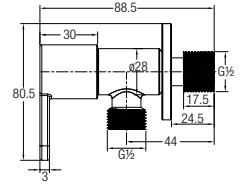

Single Lever Concealed Shower Mixer
WBFA301437CP

Single Lever Concealed Shower Tap
WBFA301438CP

Murano (Stainless Steel)

Single Lever Basin Pillar Tap, SS

WBFA301414SS

Angle Valve with Wall Flange, SS

WBFA301420SS