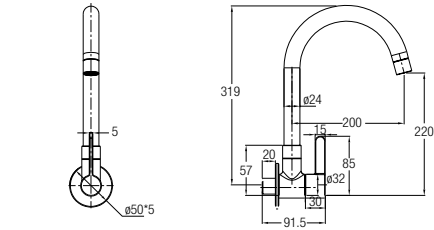

WBFA301432SS