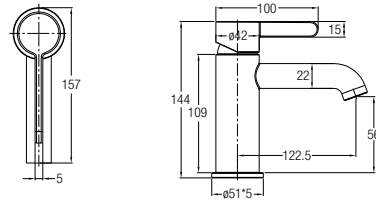

Santino (Stainless Steel)

WBFA301424SS

WBFA301430SS

WBFA301425SS

WBFA301431SS

WBFA301426SS

WBFA301432SS

WBFA301427SS

WBFA301433SS

WBFA301429SS