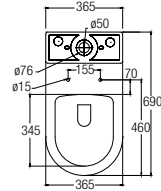

Parma 600 Dark Oak ● 
 WBSC950152BZ
 600 L x 485 W x 600 H mm

WATER CLOSETS

FEATURES of New Water Closets

RIMLESS*

Close-coupled WCs

Turin

WBSC950162WW
Washdown 

Rough-in : Fixed Bottom 200/250/300mm,
Horizontal 180mm
690 L x 365 W x 810 H mm

Treviso (Rimless)

WBSC950156WW
Washdown 

Rough-in : Fixed Bottom 200/250/300mm,
Horizontal 185mm
625 L x 365 W x 810 H mm

Treviso Back-to-wall (Rimless)

WBSC950157WW
Washdown 

Rough-in : Fixed Bottom 200/250mm,
Horizontal 180mm
605 L x 365 W x 800 H mm

WBSC950160WW
Washdown 💧💧

530 L x 360 W x 345 H mm

Back-to-wall WC

Treviso Back-to-wall

WBSC950161WW
Washdown 💧💧

Rough-in : Fixed Bottom 110mm,
Horizontal 180mm
540 L x 370 W x 395 H mm

FAUCETS

FEATURES of New Faucets