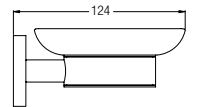

Towel Rail 600mm
WBBA100350SS

STAINLESS STEEL

Paper Holder without Cover
WBBA100351SS

STAINLESS STEEL

Robe Hook
WBBA100352SS

STAINLESS STEEL

Soap Dish Holder
WBBA100353SS

STAINLESS STEEL