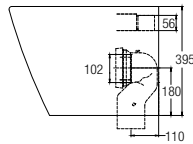

WBSC950160WW
Washdown 💧💧

530 L x 360 W x 345 H mm

Back-to-wall WC

Treviso Back-to-wall

WBSC950161WW
Washdown 💧💧

Rough-in : Fixed Bottom 110mm,
Horizontal 180mm
540 L x 370 W x 395 H mm

FAUCETS

FEATURES of New Faucets