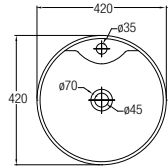

Veroli Series

LEGEND:

- Single taphole
- ✓ WELS water saving ticks
- 💧 Dual flush
- 🗄️ Drawer type
- 🚪 Door type
- 🏠 Stainless steel material

BASINS

FEATURES of New Basins

Countertop Basins

Valencia Slim Round ●
WBVC950145WW
420 L x 420 W x 140 H mm

Valencia Slim Square ●
WBVC950146WW
400 L x 400 W x 145 H mm

Valencia Slim Round
WBVC950144WW
415 L x 415 W x 135 H mm

Valencia Slim Square
WBVC950142WW
400 L x 400 W x 135 H mm

Undercounter Basins

Valencia Slim Soft
WBVC950143WW
420 L x 420 W x 140 H mm