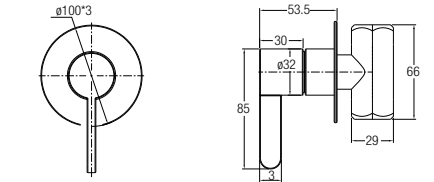

WBFA301424SS

Angle Valve with Wall Flange, SS

WBFA301430SS

Basin Pillar Tap, SS

WBFA301425SS

Concealed Shower Tap, SS

WBFA301431SS

Bib Tap with Wall Flange, SS