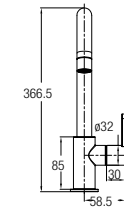

WBFA301419SS