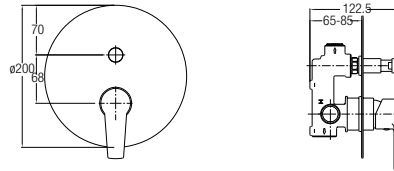

Single Lever Concealed Bath-shower Mixer
WBFA301436CP