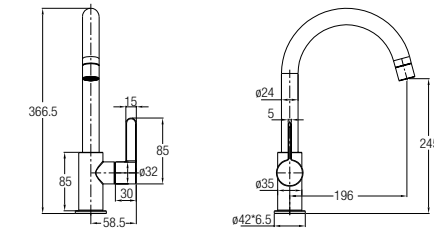

WBFA301426SS

Wall-mounted Sink Tap with Swivel Spout, SS

WBFA301432SS

Slim Bib Tap with Wall Flange, SS

WBFA301427SS

Deck-mounted Sink Tap with Swivel Spout, SS

WBFA301433SS

Washing Machine Tap with Wall Flange, SS