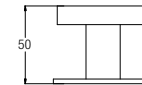

Towel Rail 600mm
WBBA100350SS

STAINLESS STEEL

Paper Holder without Cover
WBBA100351SS

STAINLESS STEEL

Robe Hook
WBBA100352SS

STAINLESS STEEL

Soap Dish Holder
WBBA100353SS

STAINLESS STEEL