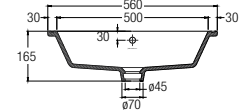

Countertop Basins

Undercounter Basins