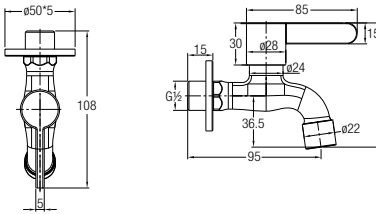

WBFA301426SS

WBFA301432SS