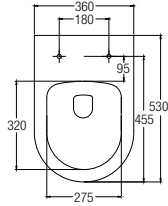

Treviso (Rimless)

WBSC950156WW
Washdown 

Rough-in : Fixed Bottom 200/250/300mm,
Horizontal 185mm
625 L x 365 W x 810 H mm

Treviso Back-to-wall (Rimless)

WBSC950157WW
Washdown 

Rough-in : Fixed Bottom 200/250mm,
Horizontal 180mm
605 L x 365 W x 800 H mm

Vicenza Back-to-wall (Rimless)

WBSC950155WW
Washdown 

Rough-in : Fixed Bottom 200mm,
Horizontal 185mm
645 L x 365 W x 840 H mm

One Piece WCs

Erika (Rimless)

WBSC950158WW
Washdown 

Rough-in : Fixed Bottom 250mm
710 L x 370 W x 745 H mm

Lucca

WBSC950159WW
Washdown 

Rough-in : Fixed Bottom 250mm
700 L x 365 W x 800 H mm

Novara

WBSC950163WW
Washdown 

Rough-in : Fixed Bottom 200/250mm,
Horizontal 180mm
655 L x 360 W x 685 H mm

Wall-hung WC

Treviso (Rimless)

WBSC950160WW
Washdown 💧💧

530 L x 360 W x 345 H mm

Back-to-wall WC

Treviso Back-to-wall

WBSC950161WW
Washdown 💧💧

Rough-in : Fixed Bottom 110mm,
Horizontal 180mm
540 L x 370 W x 395 H mm

FAUCETS

FEATURES of New Faucets