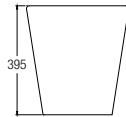

Lucca

WBSC950159WW
Washdown 

Rough-in : Fixed Bottom 250mm
700 L x 365 W x 800 H mm

Novara

WBSC950163WW
Washdown 

Rough-in : Fixed Bottom 200/250mm,
Horizontal 180mm
655 L x 360 W x 685 H mm

Wall-hung WC

Treviso (Rimless)

WBSC950160WW
Washdown 💧💧

530 L x 360 W x 345 H mm

Back-to-wall WC

Treviso Back-to-wall

WBSC950161WW
Washdown 💧💧

Rough-in : Fixed Bottom 110mm,
Horizontal 180mm
540 L x 370 W x 395 H mm

FAUCETS

FEATURES of New Faucets