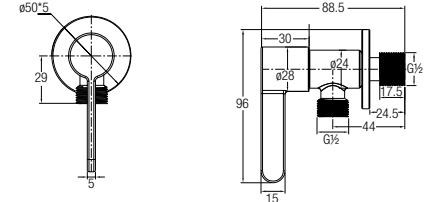

WBFA301430SS

WBFA301425SS