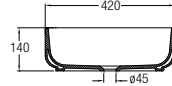

Veroli Series

LEGEND:

- Single taphole
- ✓ WELS water saving ticks
- 💧 Dual flush
- 🗄️ Drawer type
- 🚪 Door type
- 🏠 Stainless steel material

BASINS

FEATURES of New Basins

Countertop Basins

Valencia Slim Round ●
WBVC950145WW
420 L x 420 W x 140 H mm

Valencia Slim Square ●
WBVC950146WW
400 L x 400 W x 145 H mm

Valencia Slim Round
WBVC950144WW
415 L x 415 W x 135 H mm

Valencia Slim Square
WBVC950142WW
400 L x 400 W x 135 H mm

Undercounter Basins

Valencia Slim Soft
WBVC950143WW
420 L x 420 W x 140 H mm