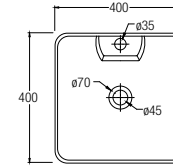

Veroli Series

LEGEND:

- Single taphole
- ✓ WELS water saving ticks
- 💧 Dual flush
- 🗄️ Drawer type
- 🚪 Door type
- 🏠 Stainless steel material

BASINS

FEATURES of New Basins

Countertop Basins

Valencia Slim Round ●
WBVC950145WW
420 L x 420 W x 140 H mm

Valencia Slim Square ●
WBVC950146WW
400 L x 400 W x 145 H mm

Valencia Slim Round
WBVC950144WW
415 L x 415 W x 135 H mm

Valencia Slim Square
WBVC950142WW
400 L x 400 W x 135 H mm

Undercounter Basins

Valencia Slim Soft
WBVC950143WW
420 L x 420 W x 140 H mm