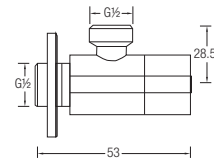

Cold Angle Valve
WBFA301122CP