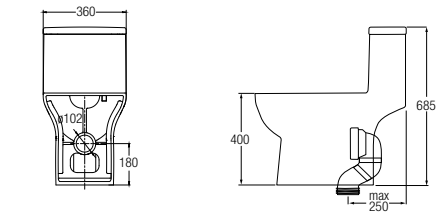

Treviso (Rimless)

WBSC950156WW
Washdown 

Rough-in : Fixed Bottom 200/250/300mm,
Horizontal 185mm
625 L x 365 W x 810 H mm

Treviso Back-to-wall (Rimless)

WBSC950157WW
Washdown 

Rough-in : Fixed Bottom 200/250mm,
Horizontal 180mm
605 L x 365 W x 800 H mm

Vicenza Back-to-wall (Rimless)

WBSC950155WW
Washdown 

Rough-in : Fixed Bottom 200mm,
Horizontal 185mm
645 L x 365 W x 840 H mm

One Piece WCs

Erika (Rimless)

WBSC950158WW
Washdown 

Rough-in : Fixed Bottom 250mm
710 L x 370 W x 745 H mm

Lucca

WBSC950159WW
Washdown 

Rough-in : Fixed Bottom 250mm
700 L x 365 W x 800 H mm

Novara

WBSC950163WW
Washdown 

Rough-in : Fixed Bottom 200/250mm,
Horizontal 180mm
655 L x 360 W x 685 H mm

Wall-hung WC

Treviso (Rimless)

WBSC950160WW
Washdown 💧💧

530 L x 360 W x 345 H mm

Back-to-wall WC

Treviso Back-to-wall

WBSC950161WW
Washdown 💧💧

Rough-in : Fixed Bottom 110mm,
Horizontal 180mm
540 L x 370 W x 395 H mm

FAUCETS

FEATURES of New Faucets