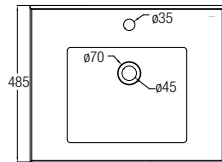

Parma 600 Dark Oak ● 
 WBSC950152BZ
 600 L x 485 W x 600 H mm

WATER CLOSETS

FEATURES of New Water Closets

RIMLESS*

Close-coupled WCs

Turin

WBSC950162WW
Washdown 

Rough-in : Fixed Bottom 200/250/300mm,
Horizontal 180mm
690 L x 365 W x 810 H mm