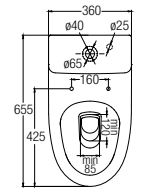

Treviso (Rimless)

WBSC950156WW
Washdown 

Rough-in : Fixed Bottom 200/250/300mm,
Horizontal 185mm
625 L x 365 W x 810 H mm

Treviso Back-to-wall (Rimless)

WBSC950157WW
Washdown 

Rough-in : Fixed Bottom 200/250mm,
Horizontal 180mm
605 L x 365 W x 800 H mm

Lucca

WBSC950159WW
Washdown 

Rough-in : Fixed Bottom 250mm
700 L x 365 W x 800 H mm

Novara

WBSC950163WW
Washdown 

Rough-in : Fixed Bottom 200/250mm,
Horizontal 180mm
655 L x 360 W x 685 H mm

Wall-hung WC

Treviso (Rimless)

WBSC950160WW
Washdown 💧💧

530 L x 360 W x 345 H mm

Back-to-wall WC

Treviso Back-to-wall

WBSC950161WW
Washdown 💧💧

Rough-in : Fixed Bottom 110mm,
Horizontal 180mm
540 L x 370 W x 395 H mm

FAUCETS

FEATURES of New Faucets