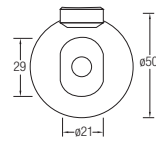

Cold Angle Valve
WBFA301122CP