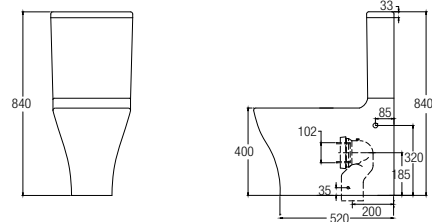

Vicenza Back-to-wall (Rimless)

WBSC950155WW
Washdown

Rough-in : Fixed Bottom 200mm,
Horizontal 185mm
645 L x 365 W x 840 H mm