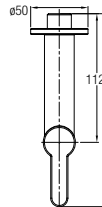

WBFA301423SS