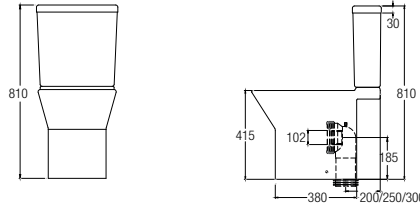

Parma 600 Dark Oak ● 
 WBSC950152BZ
 600 L x 485 W x 600 H mm

WATER CLOSETS

FEATURES of New Water Closets

RIMLESS*

Close-coupled WCs

Turin

WBSC950162WW
Washdown 

Rough-in : Fixed Bottom 200/250/300mm,
Horizontal 180mm
690 L x 365 W x 810 H mm

Treviso (Rimless)

WBSC950156WW
Washdown 

Rough-in : Fixed Bottom 200/250/300mm,
Horizontal 185mm
625 L x 365 W x 810 H mm

Treviso Back-to-wall (Rimless)

WBSC950157WW
Washdown 

Rough-in : Fixed Bottom 200/250mm,
Horizontal 180mm
605 L x 365 W x 800 H mm