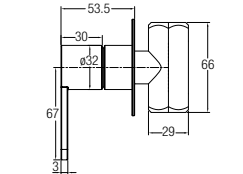

WBFA301416SS