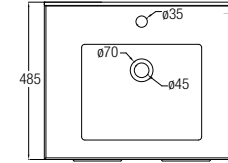

Parma 600 Dark Oak ●
WBSC950151BZ
600 L x 485 W x 600 H mm