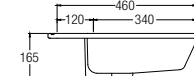

Countertop Basins

Undercounter Basins

Gemelli Rectangular ●
WBAAGM201WW
560 L x 520 W x 165 H mm

Gemelli Rectangular
WBAAGM200WW
560 L x 400 W x 165 H mm