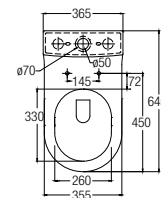

Vicenza Back-to-wall (Rimless)

WBSC950155WW
Washdown