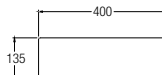

Countertop Basins

Undercounter Basins

Valencia Slim Rectangular
WBVC950141WW
500 L x 400 W x 135 H mm