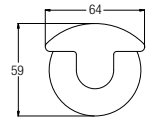

Towel Rail 600mm
WBBA100350SS

STAINLESS STEEL

Paper Holder without Cover
WBBA100351SS

STAINLESS STEEL

Robe Hook
WBBA100352SS

STAINLESS STEEL

Soap Dish Holder
WBBA100353SS

STAINLESS STEEL