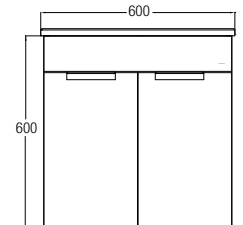

1 Year Warranty
Against manufacturing defects

European Design

Bathroom Furniture

Parma 600 White ● 
 WBSC950149WW
 600 L x 485 W x 600 H mm

Parma 600 White ● 
 WBSC950150WW
 600 L x 485 W x 600 H mm

Parma 600 Dark Oak ● 
 WBSC950151BZ
 600 L x 485 W x 600 H mm

Parma 600 Dark Oak ● 
 WBSC950152BZ
 600 L x 485 W x 600 H mm

WATER CLOSETS

FEATURES of New Water Closets

RIMLESS*

Close-coupled WCs

Turin

WBSC950162WW
Washdown 

Rough-in : Fixed Bottom 200/250/300mm,
Horizontal 180mm
690 L x 365 W x 810 H mm

Treviso (Rimless)

WBSC950156WW
Washdown 

Rough-in : Fixed Bottom 200/250/300mm,
Horizontal 185mm
625 L x 365 W x 810 H mm

Treviso Back-to-wall (Rimless)

WBSC950157WW
Washdown 

Rough-in : Fixed Bottom 200/250mm,
Horizontal 180mm
605 L x 365 W x 800 H mm

Lucca

WBSC950159WW
Washdown 

Rough-in : Fixed Bottom 250mm
700 L x 365 W x 800 H mm

Novara

WBSC950163WW
Washdown 

Rough-in : Fixed Bottom 200/250mm,
Horizontal 180mm
655 L x 360 W x 685 H mm

Wall-hung WC

Treviso (Rimless)