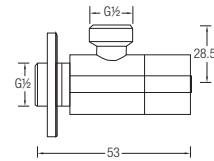

Angle Valves

**Turin Angle Valve
with Wall Flange**
WBFA301387CP

Hot Angle Valve
WBFA301121CP

Cold Angle Valve
WBFA301122CP