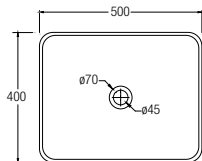

Veroli Series

LEGEND:

- Single taphole
- ✓ WELS water saving ticks
- 💧 Dual flush
- 🗄️ Drawer type
- 🚪 Door type
- 🏠 Stainless steel material

BASINS

FEATURES of New Basins

Countertop Basins

Valencia Slim Round ●
WBVC950145WW
420 L x 420 W x 140 H mm

Valencia Slim Square ●
WBVC950146WW
400 L x 400 W x 145 H mm

Valencia Slim Round
WBVC950144WW
415 L x 415 W x 135 H mm

Valencia Slim Square
WBVC950142WW
400 L x 400 W x 135 H mm

Undercounter Basins

Valencia Slim Soft
WBVC950143WW
420 L x 420 W x 140 H mm

Gemelli Rectangular ●
WBAAGM201WW
560 L x 520 W x 165 H mm

Valencia Slim Rectangular
WBVC950141WW
500 L x 400 W x 135 H mm

Gemelli Rectangular
WBAAGM200WW
560 L x 400 W x 165 H mm

BATHROOM FURNITURE

FEATURES of New Furniture