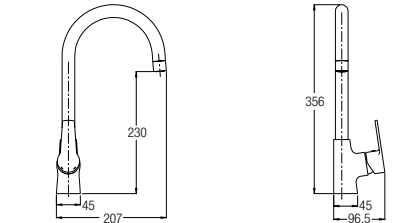

Lucca

WBSC950159WW
Washdown 

Rough-in : Fixed Bottom 250mm
700 L x 365 W x 800 H mm

Novara

WBSC950163WW
Washdown 

Rough-in : Fixed Bottom 200/250mm,
Horizontal 180mm
655 L x 360 W x 685 H mm

Wall-hung WC

Treviso (Rimless)

WBSC950160WW
Washdown 💧💧

530 L x 360 W x 345 H mm

Back-to-wall WC

Treviso Back-to-wall

WBSC950161WW
Washdown 💧💧

Rough-in : Fixed Bottom 110mm,
Horizontal 180mm
540 L x 370 W x 395 H mm

FAUCETS

FEATURES of New Faucets

Single Lever Basin Pillar Tap
WBFA301435CP
✔

Single Lever Wall-mounted Shower Mixer without Shower Kit
WBFA301440CP
✔

Single Lever Concealed Bath-shower Mixer
WBFA301436CP

Single Lever Deck-mounted Sink Mixer with Swivel Spout
WBFA301441CP
✔