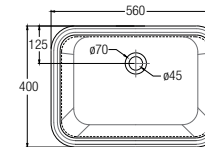

Valencia Slim Square ●
WBVC950146WW
400 L x 400 W x 145 H mm

Valencia Slim Round
WBVC950144WW
415 L x 415 W x 135 H mm

Valencia Slim Square
WBVC950142WW
400 L x 400 W x 135 H mm

Undercounter Basins

Valencia Slim Soft
WBVC950143WW
420 L x 420 W x 140 H mm

Gemelli Rectangular ●
WBAAGM201WW
560 L x 520 W x 165 H mm

Valencia Slim Rectangular
WBVC950141WW
500 L x 400 W x 135 H mm

Gemelli Rectangular
WBAAGM200WW
560 L x 400 W x 165 H mm

BATHROOM FURNITURE

FEATURES of New Furniture