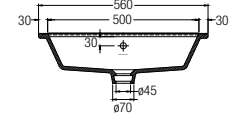

Countertop Basins

Undercounter Basins

Gemelli Rectangular ●
WBAAGM201WW
560 L x 520 W x 165 H mm

Gemelli Rectangular
WBAAGM200WW
560 L x 400 W x 165 H mm