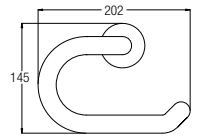

BATHROOM ACCESSORIES

Veroli (Stainless Steel)

STAINLESS STEEL

STAINLESS STEEL

STAINLESS STEEL

STAINLESS STEEL

STAINLESS STEEL