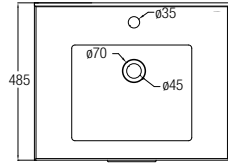

Parma 600 White ●
WBSC950150WW
600 L x 485 W x 600 H mm