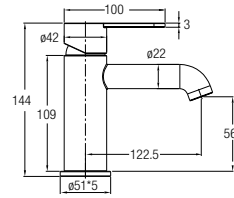

Angle Valve with Wall Flange, SS

WBFA301420SS