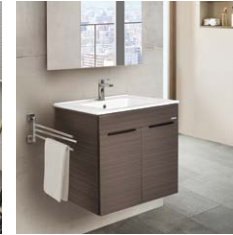

08

BATHROOM FURNITURE