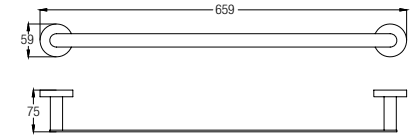

Veroli (Stainless Steel)

STAINLESS STEEL