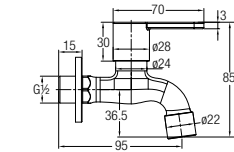

WBSC950160WW
Washdown 💧💧

530 L x 360 W x 345 H mm

Back-to-wall WC

Treviso Back-to-wall

WBSC950161WW
Washdown 💧💧

Rough-in : Fixed Bottom 110mm,
Horizontal 180mm
540 L x 370 W x 395 H mm

FAUCETS

FEATURES of New Faucets

Basin Pillar Tap, SS

WBFA301415SS

Concealed Shower Tap, SS

WBFA301421SS

Bib Tap with Wall Flange, SS

WBFA301416SS

Wall-mounted Sink Tap with Swivel Spout, SS

WBFA301422SS