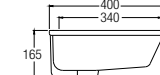

Countertop Basins

Undercounter Basins