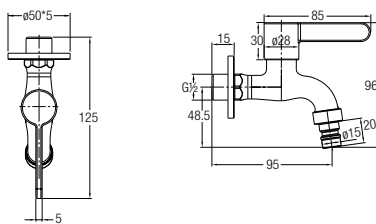

WBFA301429SS