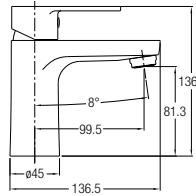

Single Lever Wall-mounted Shower Mixer without Shower Kit
WBFA301440CP
✔