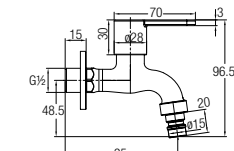

Slim Bib Tap with Wall Flange, SS

WBFA301417SS

Deck-mounted Sink Tap with Swivel Spout, SS

WBFA301423SS

Washing Machine Tap with Wall Flange, SS

WBFA301419SS

Santino (Stainless Steel)

Single Lever Basin Pillar Tap, SS