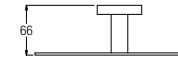

BATHROOM ACCESSORIES

Veroli (Stainless Steel)

STAINLESS STEEL

STAINLESS STEEL

STAINLESS STEEL

STAINLESS STEEL

STAINLESS STEEL