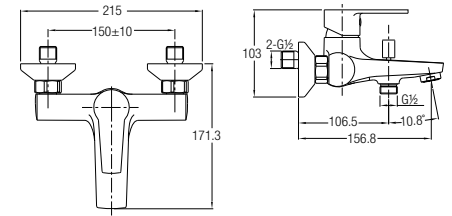

Turin

Single Lever Basin Mixer
WBFA301434CP
✔