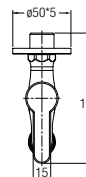

Basin Pillar Tap, SS

WBFA301415SS

Concealed Shower Tap, SS

WBFA301421SS

Bib Tap with Wall Flange, SS

WBFA301416SS

Wall-mounted Sink Tap with Swivel Spout, SS

WBFA301422SS

Slim Bib Tap with Wall Flange, SS

WBFA301417SS

Deck-mounted Sink Tap with Swivel Spout, SS

WBFA301423SS

Washing Machine Tap with Wall Flange, SS

WBFA301419SS

Santino (Stainless Steel)

Single Lever Basin Pillar Tap, SS