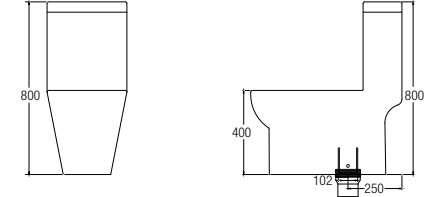

Treviso (Rimless)

WBSC950156WW
Washdown 

Rough-in : Fixed Bottom 200/250/300mm,
Horizontal 185mm
625 L x 365 W x 810 H mm

Treviso Back-to-wall (Rimless)

WBSC950157WW
Washdown 

Rough-in : Fixed Bottom 200/250mm,
Horizontal 180mm
605 L x 365 W x 800 H mm

Vicenza Back-to-wall (Rimless)

WBSC950155WW
Washdown 

Rough-in : Fixed Bottom 200mm,
Horizontal 185mm
645 L x 365 W x 840 H mm

One Piece WCs

Erika (Rimless)

WBSC950158WW
Washdown 

Rough-in : Fixed Bottom 250mm
710 L x 370 W x 745 H mm

Lucca

WBSC950159WW
Washdown 

Rough-in : Fixed Bottom 250mm
700 L x 365 W x 800 H mm

Novara

WBSC950163WW
Washdown 

Rough-in : Fixed Bottom 200/250mm,
Horizontal 180mm
655 L x 360 W x 685 H mm

Wall-hung WC

Treviso (Rimless)

WBSC950160WW
Washdown 💧💧

530 L x 360 W x 345 H mm

Back-to-wall WC

Treviso Back-to-wall

WBSC950161WW
Washdown 💧💧

Rough-in : Fixed Bottom 110mm,
Horizontal 180mm
540 L x 370 W x 395 H mm

FAUCETS

FEATURES of New Faucets