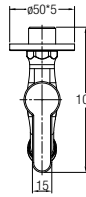

WBSC950160WW
Washdown 💧💧

530 L x 360 W x 345 H mm

Back-to-wall WC

Treviso Back-to-wall

WBSC950161WW
Washdown 💧💧

Rough-in : Fixed Bottom 110mm,
Horizontal 180mm
540 L x 370 W x 395 H mm

FAUCETS

FEATURES of New Faucets

Basin Pillar Tap, SS

WBFA301415SS

Concealed Shower Tap, SS

WBFA301421SS

Bib Tap with Wall Flange, SS

WBFA301416SS

Wall-mounted Sink Tap with Swivel Spout, SS

WBFA301422SS