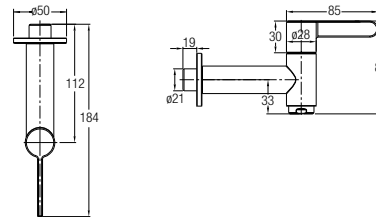

WBFA301426SS

Wall-mounted Sink Tap with Swivel Spout, SS

WBFA301432SS

Slim Bib Tap with Wall Flange, SS

WBFA301427SS

Deck-mounted Sink Tap with Swivel Spout, SS

WBFA301433SS

Washing Machine Tap with Wall Flange, SS