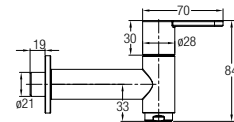

WBFA301423SS