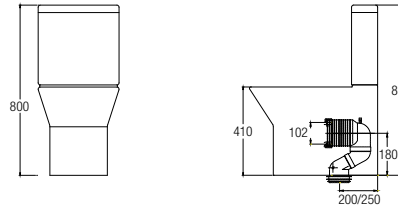

Treviso (Rimless)

WBSC950156WW
Washdown 

Rough-in : Fixed Bottom 200/250/300mm,
Horizontal 185mm
625 L x 365 W x 810 H mm

Treviso Back-to-wall (Rimless)

WBSC950157WW
Washdown 

Rough-in : Fixed Bottom 200/250mm,
Horizontal 180mm
605 L x 365 W x 800 H mm

Vicenza Back-to-wall (Rimless)

WBSC950155WW
Washdown 

Rough-in : Fixed Bottom 200mm,
Horizontal 185mm
645 L x 365 W x 840 H mm

One Piece WCs

Erika (Rimless)

WBSC950158WW
Washdown 

Rough-in : Fixed Bottom 250mm
710 L x 370 W x 745 H mm

Lucca

WBSC950159WW
Washdown 

Rough-in : Fixed Bottom 250mm
700 L x 365 W x 800 H mm

Novara

WBSC950163WW
Washdown 

Rough-in : Fixed Bottom 200/250mm,
Horizontal 180mm
655 L x 360 W x 685 H mm

Wall-hung WC

Treviso (Rimless)

WBSC950160WW
Washdown 💧💧

530 L x 360 W x 345 H mm

Back-to-wall WC

Treviso Back-to-wall

WBSC950161WW
Washdown 💧💧

Rough-in : Fixed Bottom 110mm,
Horizontal 180mm
540 L x 370 W x 395 H mm

FAUCETS

FEATURES of New Faucets