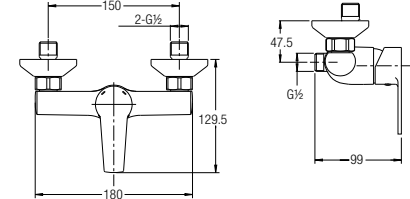

Single Lever Wall-mounted Shower Mixer without Shower Kit
WBFA301440CP
✔