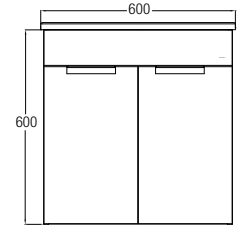

Parma 600 Dark Oak ●
WBSC950151BZ
600 L x 485 W x 600 H mm