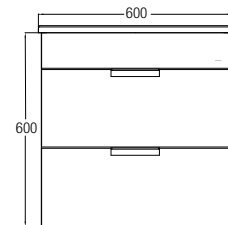

Parma 600 Dark Oak ● 
 WBSC950152BZ
 600 L x 485 W x 600 H mm

WATER CLOSETS

FEATURES of New Water Closets

RIMLESS*

Close-coupled WCs

Turin

WBSC950162WW
Washdown 

Rough-in : Fixed Bottom 200/250/300mm,
Horizontal 180mm
690 L x 365 W x 810 H mm