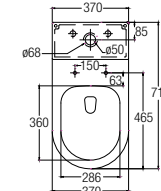

Treviso (Rimless)

WBSC950156WW
Washdown 

Rough-in : Fixed Bottom 200/250/300mm,
Horizontal 185mm
625 L x 365 W x 810 H mm

Treviso Back-to-wall (Rimless)

WBSC950157WW
Washdown 

Rough-in : Fixed Bottom 200/250mm,
Horizontal 180mm
605 L x 365 W x 800 H mm

Vicenza Back-to-wall (Rimless)

WBSC950155WW
Washdown 

Rough-in : Fixed Bottom 200mm,
Horizontal 185mm
645 L x 365 W x 840 H mm

One Piece WCs

Erika (Rimless)

WBSC950158WW
Washdown 

Rough-in : Fixed Bottom 250mm
710 L x 370 W x 745 H mm

Lucca

WBSC950159WW
Washdown 

Rough-in : Fixed Bottom 250mm
700 L x 365 W x 800 H mm

Novara

WBSC950163WW
Washdown 

Rough-in : Fixed Bottom 200/250mm,
Horizontal 180mm
655 L x 360 W x 685 H mm

Wall-hung WC

Treviso (Rimless)

WBSC950160WW
Washdown 💧💧

530 L x 360 W x 345 H mm

Back-to-wall WC

Treviso Back-to-wall

WBSC950161WW
Washdown 💧💧

Rough-in : Fixed Bottom 110mm,
Horizontal 180mm
540 L x 370 W x 395 H mm

FAUCETS

FEATURES of New Faucets