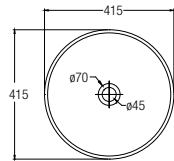

Veroli Series

LEGEND:

- Single taphole
- ✓ WELS water saving ticks
- 💧 Dual flush
- 🗄️ Drawer type
- 🚪 Door type
- 🏠 Stainless steel material

BASINS

FEATURES of New Basins

Countertop Basins

Valencia Slim Round ●
WBVC950145WW
420 L x 420 W x 140 H mm

Valencia Slim Square ●
WBVC950146WW
400 L x 400 W x 145 H mm

Valencia Slim Round
WBVC950144WW
415 L x 415 W x 135 H mm

Valencia Slim Square
WBVC950142WW
400 L x 400 W x 135 H mm

Undercounter Basins

Valencia Slim Soft
WBVC950143WW
420 L x 420 W x 140 H mm