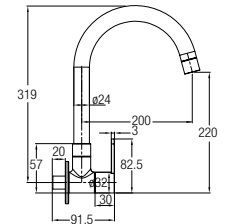

Lucca

WBSC950159WW
Washdown 

Rough-in : Fixed Bottom 250mm
700 L x 365 W x 800 H mm

Novara

WBSC950163WW
Washdown 

Rough-in : Fixed Bottom 200/250mm,
Horizontal 180mm
655 L x 360 W x 685 H mm

Wall-hung WC

Treviso (Rimless)

WBSC950160WW
Washdown 💧💧

530 L x 360 W x 345 H mm

Back-to-wall WC

Treviso Back-to-wall

WBSC950161WW
Washdown 💧💧

Rough-in : Fixed Bottom 110mm,
Horizontal 180mm
540 L x 370 W x 395 H mm

FAUCETS

FEATURES of New Faucets

Basin Pillar Tap, SS

WBFA301415SS

Concealed Shower Tap, SS

WBFA301421SS

Bib Tap with Wall Flange, SS

WBFA301416SS

Wall-mounted Sink Tap with Swivel Spout, SS

WBFA301422SS