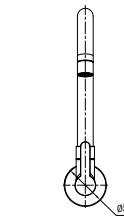

Basin Pillar Tap, SS

WBFA301415SS

Concealed Shower Tap, SS

WBFA301421SS

Bib Tap with Wall Flange, SS

WBFA301416SS

Wall-mounted Sink Tap with Swivel Spout, SS

WBFA301422SS

Slim Bib Tap with Wall Flange, SS

WBFA301417SS

Deck-mounted Sink Tap with Swivel Spout, SS

WBFA301423SS

Washing Machine Tap with Wall Flange, SS

WBFA301419SS

Santino (Stainless Steel)

Single Lever Basin Pillar Tap, SS