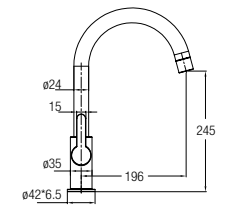

Lucca

WBSC950159WW
Washdown 

Rough-in : Fixed Bottom 250mm
700 L x 365 W x 800 H mm

Novara

WBSC950163WW
Washdown 

Rough-in : Fixed Bottom 200/250mm,
Horizontal 180mm
655 L x 360 W x 685 H mm

Wall-hung WC

Treviso (Rimless)

WBSC950160WW
Washdown 💧💧

530 L x 360 W x 345 H mm

Back-to-wall WC

Treviso Back-to-wall

WBSC950161WW
Washdown 💧💧

Rough-in : Fixed Bottom 110mm,
Horizontal 180mm
540 L x 370 W x 395 H mm

FAUCETS

FEATURES of New Faucets

Basin Pillar Tap, SS

WBFA301415SS

Concealed Shower Tap, SS

WBFA301421SS

Bib Tap with Wall Flange, SS

WBFA301416SS

Wall-mounted Sink Tap with Swivel Spout, SS

WBFA301422SS

Slim Bib Tap with Wall Flange, SS

WBFA301417SS

Deck-mounted Sink Tap with Swivel Spout, SS

WBFA301423SS

Washing Machine Tap with Wall Flange, SS

WBFA301419SS

Santino (Stainless Steel)

Single Lever Basin Pillar Tap, SS