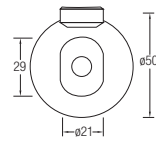

Angle Valves

**Turin Angle Valve
with Wall Flange**
WBFA301387CP

Hot Angle Valve
WBFA301121CP

Cold Angle Valve
WBFA301122CP