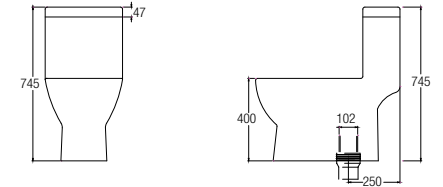

Treviso (Rimless)

WBSC950156WW
Washdown 

Rough-in : Fixed Bottom 200/250/300mm,
Horizontal 185mm
625 L x 365 W x 810 H mm

Treviso Back-to-wall (Rimless)

WBSC950157WW
Washdown 

Rough-in : Fixed Bottom 200/250mm,
Horizontal 180mm
605 L x 365 W x 800 H mm

Vicenza Back-to-wall (Rimless)

WBSC950155WW
Washdown 

Rough-in : Fixed Bottom 200mm,
Horizontal 185mm
645 L x 365 W x 840 H mm

One Piece WCs

Erika (Rimless)

WBSC950158WW
Washdown 

Rough-in : Fixed Bottom 250mm
710 L x 370 W x 745 H mm

Lucca

WBSC950159WW
Washdown 

Rough-in : Fixed Bottom 250mm
700 L x 365 W x 800 H mm

Novara

WBSC950163WW
Washdown 

Rough-in : Fixed Bottom 200/250mm,
Horizontal 180mm
655 L x 360 W x 685 H mm

Wall-hung WC

Treviso (Rimless)

WBSC950160WW
Washdown 💧💧

530 L x 360 W x 345 H mm

Back-to-wall WC

Treviso Back-to-wall

WBSC950161WW
Washdown 💧💧

Rough-in : Fixed Bottom 110mm,
Horizontal 180mm
540 L x 370 W x 395 H mm

FAUCETS

FEATURES of New Faucets