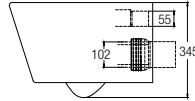

Lucca

WBSC950159WW
Washdown 

Rough-in : Fixed Bottom 250mm
700 L x 365 W x 800 H mm

Novara

WBSC950163WW
Washdown 

Rough-in : Fixed Bottom 200/250mm,
Horizontal 180mm
655 L x 360 W x 685 H mm

Wall-hung WC

Treviso (Rimless)

WBSC950160WW
Washdown 💧💧

530 L x 360 W x 345 H mm

Back-to-wall WC

Treviso Back-to-wall

WBSC950161WW
Washdown 💧💧

Rough-in : Fixed Bottom 110mm,
Horizontal 180mm
540 L x 370 W x 395 H mm

FAUCETS

FEATURES of New Faucets