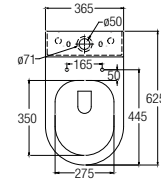

Parma 600 Dark Oak ● 
 WBSC950152BZ
 600 L x 485 W x 600 H mm

WATER CLOSETS

FEATURES of New Water Closets

RIMLESS*

Close-coupled WCs

Turin

WBSC950162WW
Washdown 

Rough-in : Fixed Bottom 200/250/300mm,
Horizontal 180mm
690 L x 365 W x 810 H mm

Treviso (Rimless)

WBSC950156WW
Washdown 

Rough-in : Fixed Bottom 200/250/300mm,
Horizontal 185mm
625 L x 365 W x 810 H mm

Treviso Back-to-wall (Rimless)

WBSC950157WW
Washdown 

Rough-in : Fixed Bottom 200/250mm,
Horizontal 180mm
605 L x 365 W x 800 H mm

Lucca

WBSC950159WW
Washdown 

Rough-in : Fixed Bottom 250mm
700 L x 365 W x 800 H mm

Novara

WBSC950163WW
Washdown 

Rough-in : Fixed Bottom 200/250mm,
Horizontal 180mm
655 L x 360 W x 685 H mm

Wall-hung WC

Treviso (Rimless)

WBSC950160WW
Washdown 💧💧

530 L x 360 W x 345 H mm

Back-to-wall WC

Treviso Back-to-wall

WBSC950161WW
Washdown 💧💧

Rough-in : Fixed Bottom 110mm,
Horizontal 180mm
540 L x 370 W x 395 H mm

FAUCETS

FEATURES of New Faucets