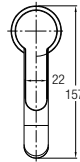

Angle Valve with Wall Flange, SS

WBFA301420SS