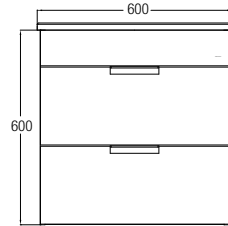

Parma 600 White ●
WBSC950150WW
600 L x 485 W x 600 H mm