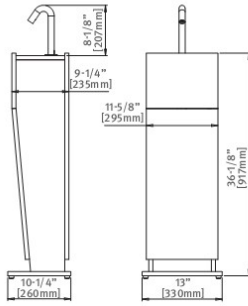

TOUCH-FREE HAND SANITIZER STANDS

TECHNICAL DRAWINGS

STAND	Power option	code
Touch Free Hand Sanitizer Stand 6L - Csaba	Batteries	281000CSC6B
Touch Free Hand Sanitizer Stand 6L - Csaba	Transformer	281000CSC6E
Touch Free Hand Sanitizer Stand 6L - Elite AISI316	Batteries	281000ELS6B
Touch Free Hand Sanitizer Stand 6L - Elite AISI316	Transformer	281000ELS6E

PILLAR	Power option	code
Touch Free Hand Sanitizer Pillar 1L - Csaba	Batteries	281100CSCB
Touch Free Hand Sanitizer Pillar 1L - Csaba	Transformer	281100CSC E
Touch Free Hand Sanitizer Pillar 1L - Elite AISI316	Batteries	281100ELSB
Touch Free Hand Sanitizer Pillar 1L - Elite AISI316	Transformer	281100ELSE

STATION	Power option	code
Csaba WM Hand Sanitizer Station	Batteries	233200
Csaba WM Hand Sanitizer Station	Transformer	
Elite AISI316 WM Hand Sanitizer Station	Batteries	236132
Elite AISI316 WM Hand Sanitizer Station	Transformer	

FUN	Power option	code
Classic - Touch Free Sanitizer Stand FUN	Batteries	281200
Classic - Touch Free Sanitizer Stand FUN	Transformer