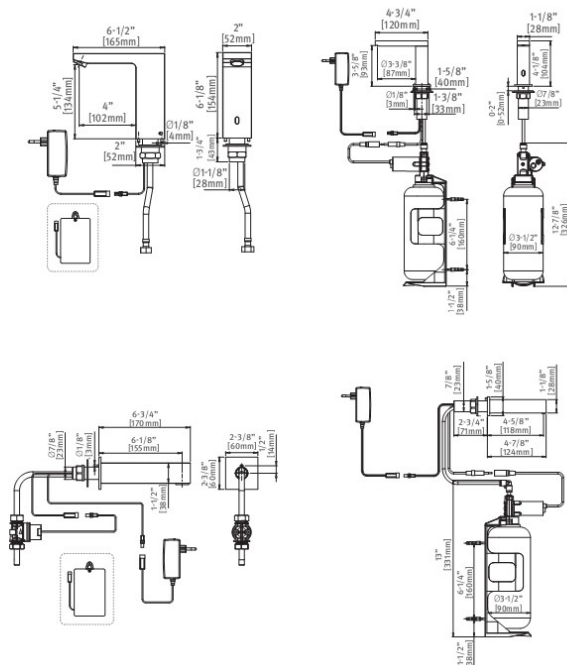

### SOAP DISPENSERS WITH SOAP LEVEL INDICATOR

Product	Power option	code
Csaba Soap Dispenser E with level indicator	Transformer	233105

Product	Power option	code
Trendy Soap Dispenser E with level indicator	Transformer	239906

## SOAP DISPENSERS WITH SOAP LEVEL INDICATOR

Product	Power option	code
Extreme Soap Dispenser E with level indicator	Transformer	237917

Product	Power option	code
Elite Soap Dispenser E with level indicator	Transformer	236131

## QUADRAT FAUCETS AND SOAP DISPENSERS

Faucet

Soap Dispenser

Product	Power option	code
Quadrat DM	Batteries	351020
Quadrat DM	Transformer	351010
Quadrat DM SD B	Batteries	351950
Quadrat DM SD E	Transformer	351952