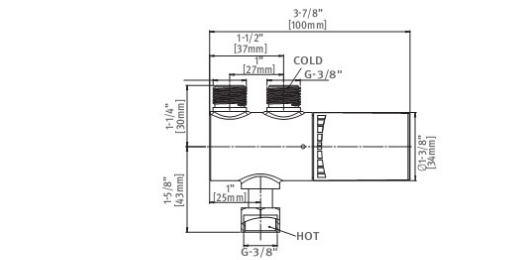

UNDERBASIN TMV

Product	Power option	code	Product	Power option	code	Product	code
Noble 3032	Batteries	460700	Noble 3032 P	Batteries	460720	Underbasin TMV	07200069
Noble 3032 E	Transformer	460710	Noble 3032 PE	Transformer	460730	Connection Kit EU	02791113
						Connection Kit US	02791114