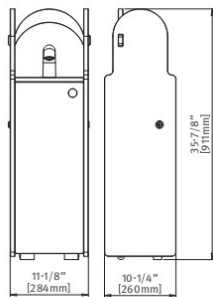

TOUCH-FREE HAND SANITIZER STANDS

TECHNICAL DRAWINGS

STAND	Power option	code
Touch Free Hand Sanitizer Stand 6L - Csaba	Batteries	281000CSC6B
Touch Free Hand Sanitizer Stand 6L - Csaba	Transformer	281000CSC6E
Touch Free Hand Sanitizer Stand 6L - Elite AISI316	Batteries	281000ELS6B
Touch Free Hand Sanitizer Stand 6L - Elite AISI316	Transformer	281000ELS6E

PILLAR	Power option	code
Touch Free Hand Sanitizer Pillar 1L - Csaba	Batteries	281100CSCB
Touch Free Hand Sanitizer Pillar 1L - Csaba	Transformer	281100CSC E
Touch Free Hand Sanitizer Pillar 1L - Elite AISI316	Batteries	281100ELSB
Touch Free Hand Sanitizer Pillar 1L - Elite AISI316	Transformer	281100ELSE

STATION	Power option	code
Csaba WM Hand Sanitizer Station	Batteries	233200
Csaba WM Hand Sanitizer Station	Transformer	
Elite AISI316 WM Hand Sanitizer Station	Batteries	236132
Elite AISI316 WM Hand Sanitizer Station	Transformer	

FUN	Power option	code
Classic - Touch Free Sanitizer Stand FUN	Batteries	281200
Classic - Touch Free Sanitizer Stand FUN	Transformer