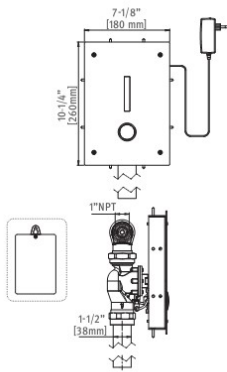

NOBLE 3032 FLUSH VALVES FOR TOILETS