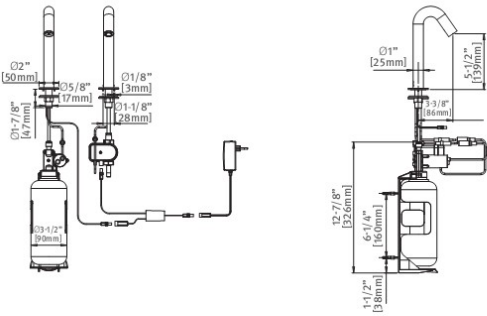

Product	Power option	code
Csaba Petite Duo E	Transformer	233040

SOAP DISPENSERS WITH SOAP LEVEL INDICATOR