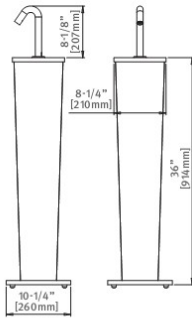

TOUCH-FREE HAND SANITIZER STANDS

TECHNICAL DRAWINGS

STAND	Power option	code
Touch Free Hand Sanitizer Stand 6L - Csaba	Batteries	281000CSC6B
Touch Free Hand Sanitizer Stand 6L - Csaba	Transformer	281000CSC6E
Touch Free Hand Sanitizer Stand 6L - Elite AISI316	Batteries	281000ELS6B
Touch Free Hand Sanitizer Stand 6L - Elite AISI316	Transformer	281000ELS6E

PILLAR	Power option	code
Touch Free Hand Sanitizer Pillar 1L - Csaba	Batteries	281100CSCB
Touch Free Hand Sanitizer Pillar 1L - Csaba	Transformer	281100CSC E
Touch Free Hand Sanitizer Pillar 1L - Elite AISI316	Batteries	281100ELSB
Touch Free Hand Sanitizer Pillar 1L - Elite AISI316	Transformer	281100ELSE

STATION	Power option	code
Csaba WM Hand Sanitizer Station	Batteries	233200
Csaba WM Hand Sanitizer Station	Transformer	
Elite AISI316 WM Hand Sanitizer Station	Batteries	236132
Elite AISI316 WM Hand Sanitizer Station	Transformer	

FUN	Power option	code
Classic - Touch Free Sanitizer Stand FUN	Batteries	281200
Classic - Touch Free Sanitizer Stand FUN	Transformer