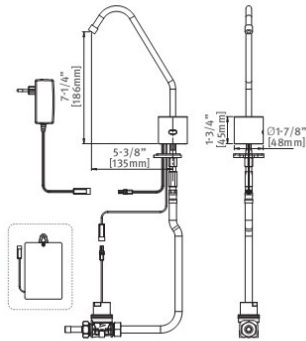

COOL TOUCHLESS GLASS FILLER FAUCETS

Product	Power option	code
Cool TFB	Batteries	280150
Cool TFE	Transformer	280140

Product	Power option	code
Cool TF GB	Batteries	280160
Cool TF GE	Transformer	280170