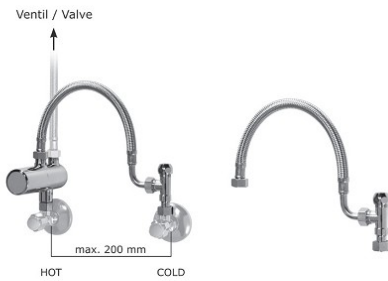

UNDERBASIN TMV THERMOSTATIC MIXING VALVE

Installing a thermostatic mixing valve is the easiest most cost effective way to ensure that water is delivered at the required temperature in order to reduce the risk of scalding as well as reduce hot water consumption. You can use the Underbasin TMV to either set a maximum hot water temperature with the hot water stop function or to set a mixed water temperature level that is fixed by setting and locking the levels of hot water. Designed specifically for use in highrisk applications such as hospitals and aged care homes or in fact any other commercial facility, our lead free solution is very easy to install directly to the angle valves under the basin with or without the optional connection kit. Built-in filters prevent dirt from entering the system and back check valves that prevent hot water entering the cold water inlet.