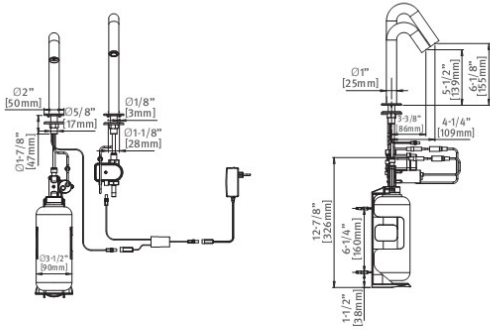

CSABA SOAP & WATER DUO

Product	Power option	code
Csaba Soap & Water Duo	Transformer	233012