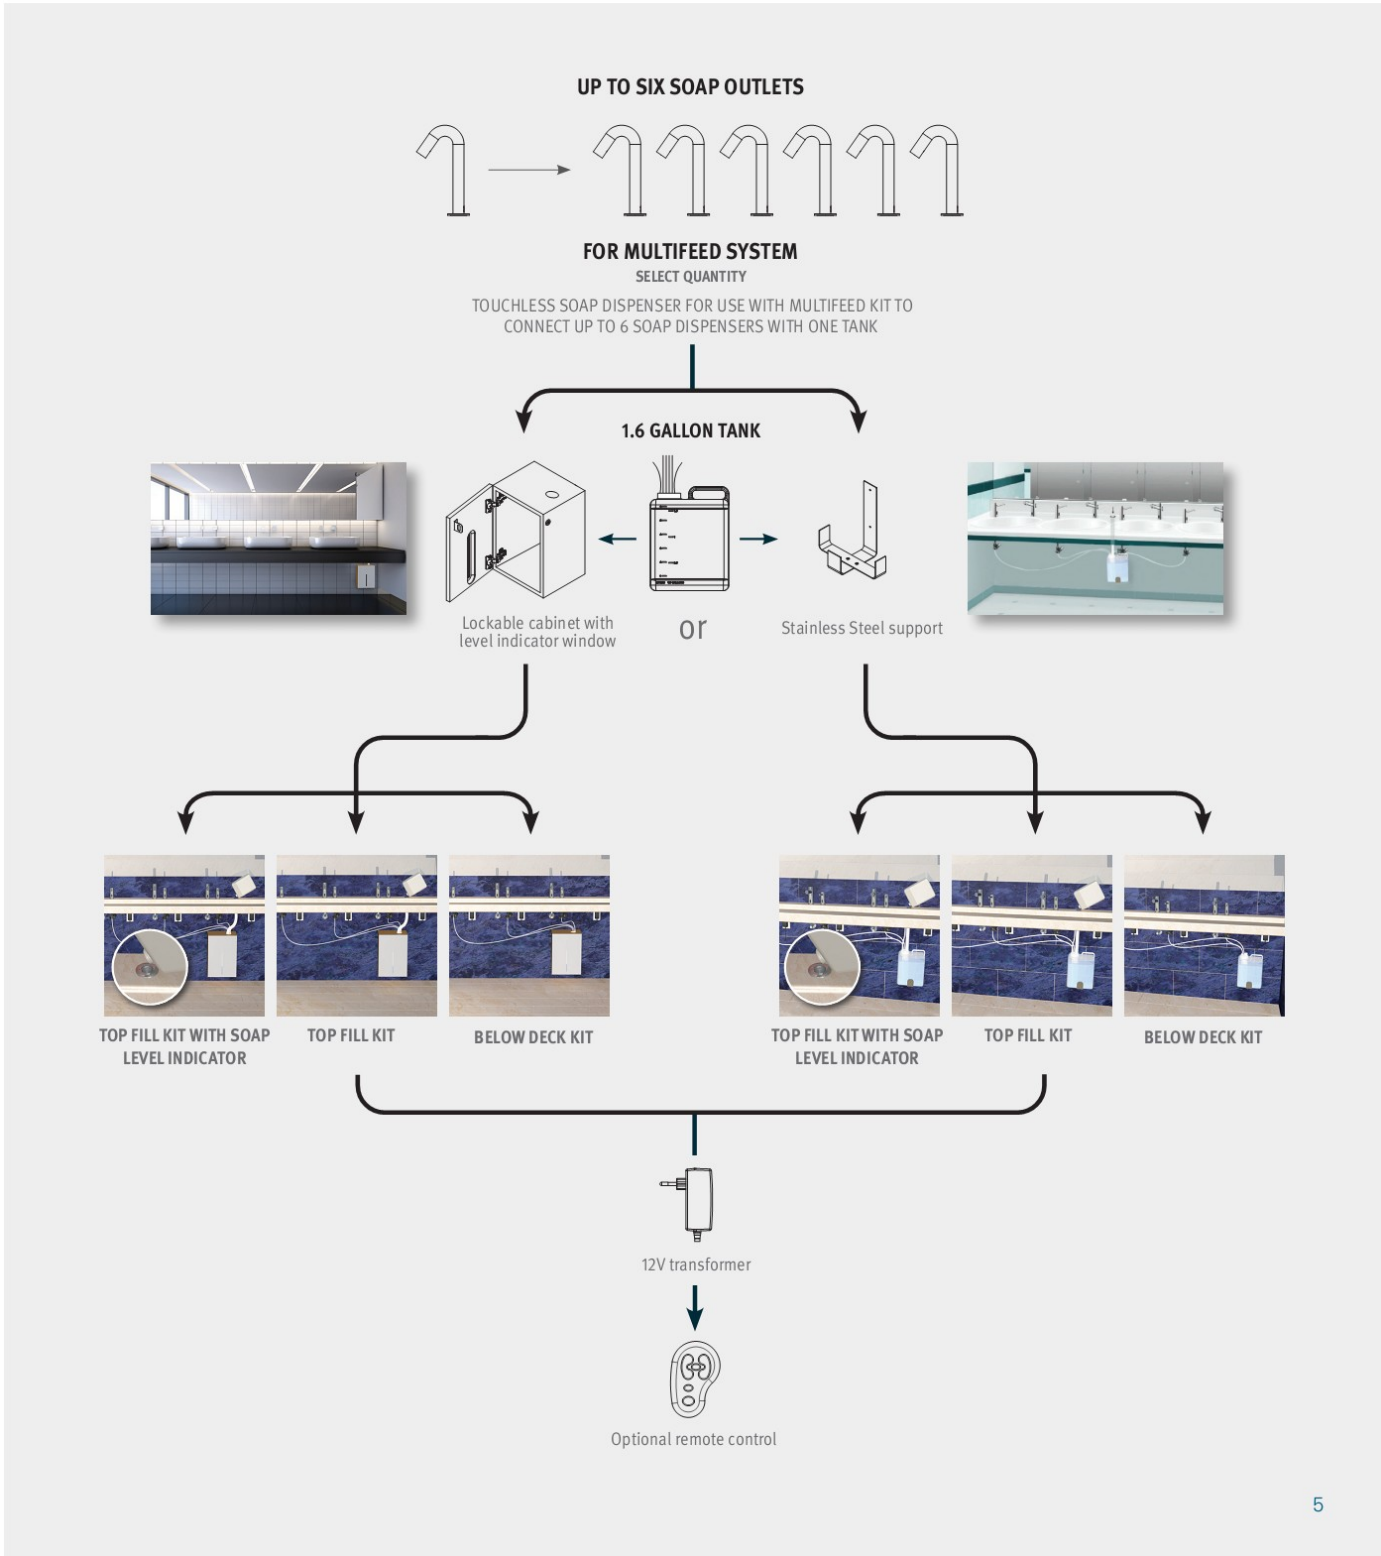

# SOAP DISPENSERS WITH SOAP LEVEL INDICATOR

The soap level indicator feature is available on some of our most popular soap dispenser models. This simple yet ingenious technology is the ideal way to reduce maintenance time and costs in high-traffic areas. Now there is no need for maintenance staff to open or unlock the cabinet to check soap level in the tank. Rather than go under the deck and unlock the soap tank just to see if it needs refilling or not, we have incorporated a soap level indicator into the base of the dispensers' body so that the level of the remaining soap in the tank can be seen at only a glance. A small LED light in the body of the dispenser shows green when soap tank is full, orange when soap level is low and red when a refill is needed.