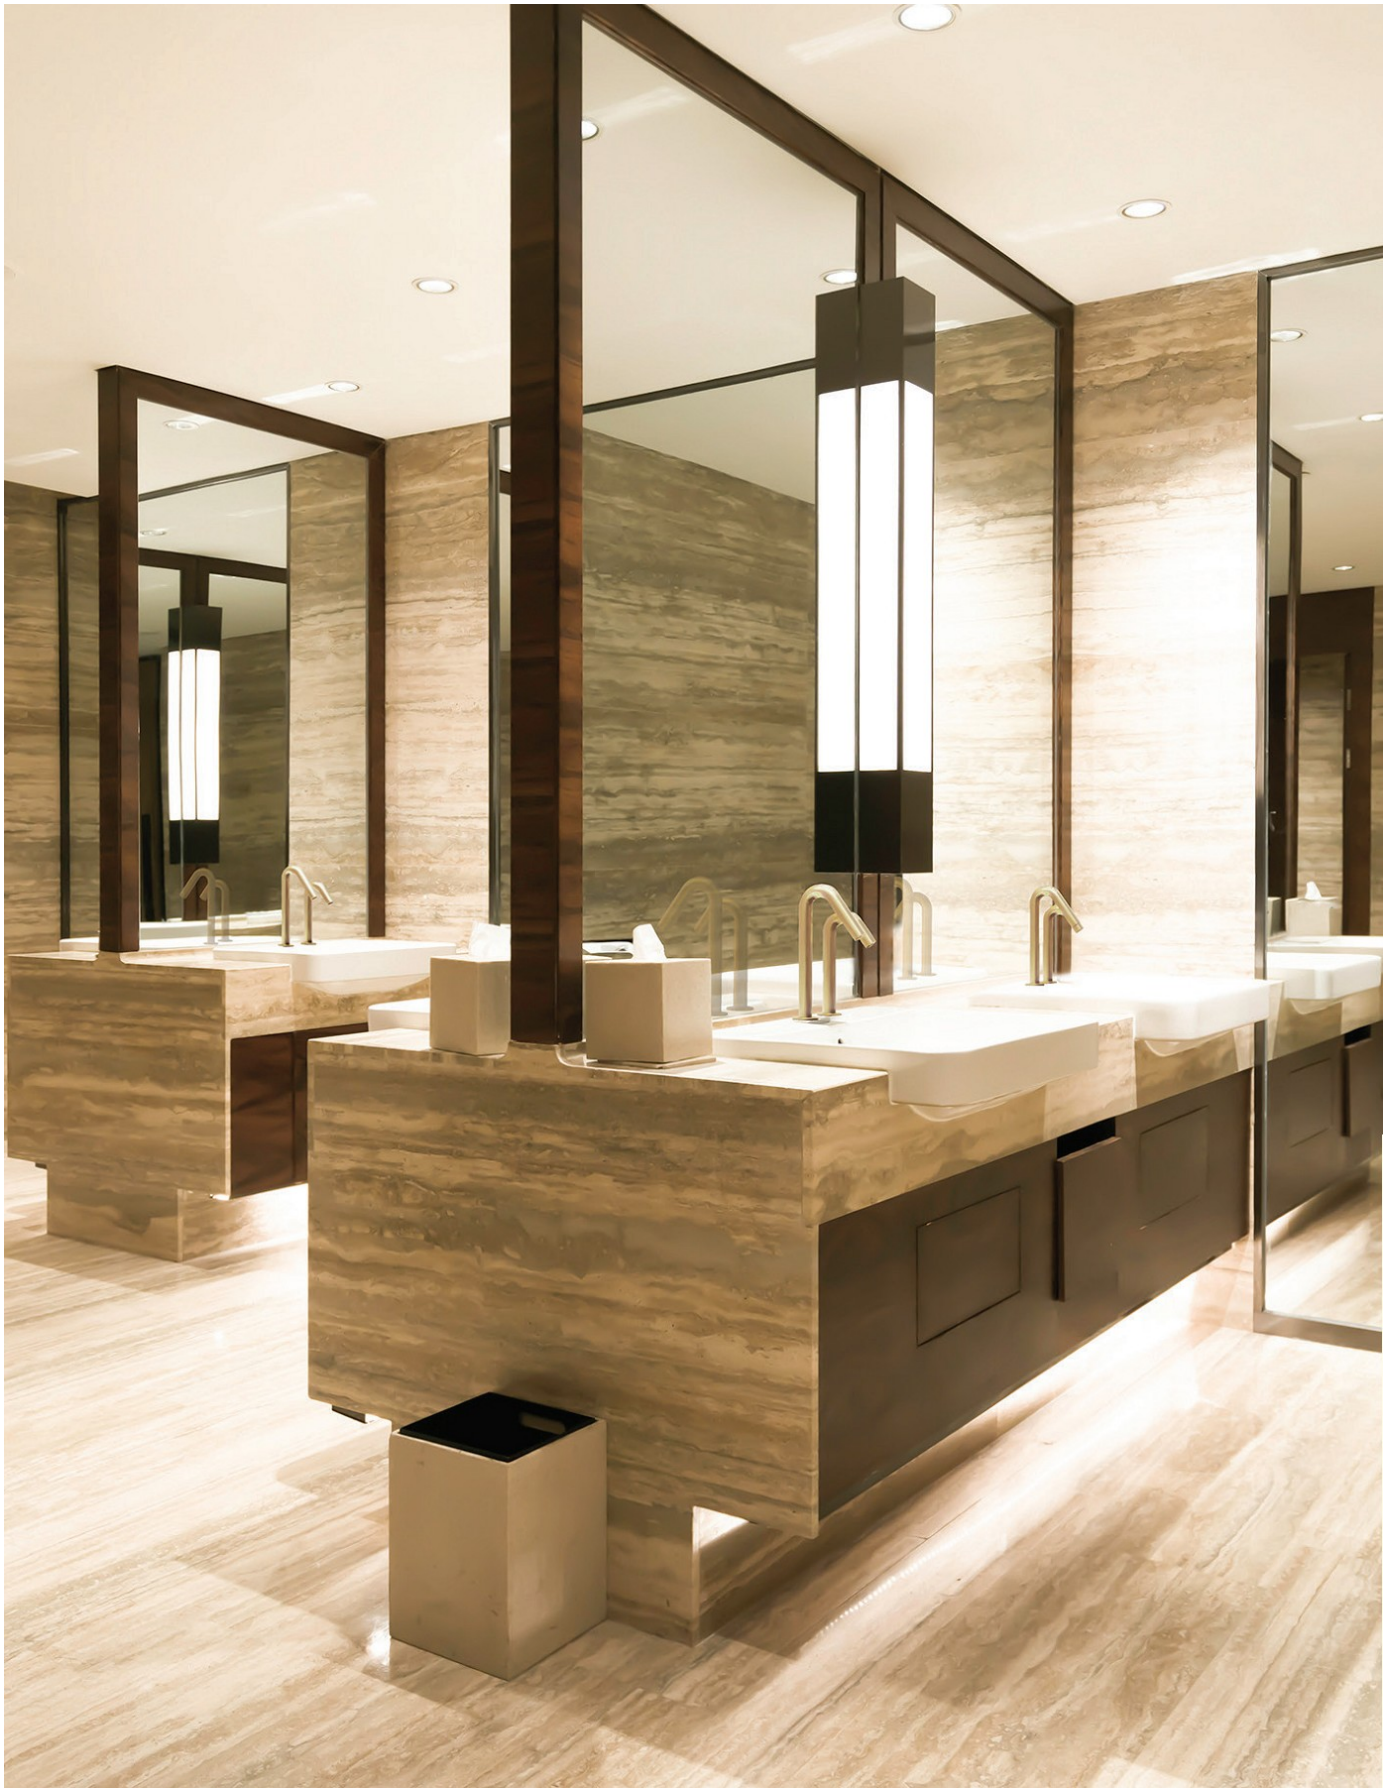

# TOUCH-FREE HAND SANITIZER STANDS

**HAND SANITIZER STAND**  
Touch-free electronic hand sanitizer dispenser stand

**HAND SANITIZER PILLAR**  
Touch-free electronic hand sanitizer dispenser pillar

**WALL MOUNTED SANITIZER STATION**  
Touch-free wall mounted or desktop electronic hand sanitizer station

**FUN**  
**HAND SANITIZER STAND**  
Touch-free electronic hand sanitizer stand for kindergartens and schools

# ALL ABOUT CSABA

Csaba was created with state-of-the-art electronics in solid brass for unsurpassed performance and durability with a modern design that enhances any commercial restroom. Due to the immense success of this design we have created the Csaba range in a wide variety of options. Our sleek line of Csaba faucets and soap dispensers can also now be provided together, as a cost-effective, matching pair. You can choose from the standard size Csaba duo for custom commercial lavatory solutions for hospital and healthcare facility fixtures or the Petite Duo, for commercial washrooms with less space, such as gas stations and on trains and other forms of public transport. Csaba gives you the ability to choose between various water-saving options in the faucet, while the matching Csaba soap dispenser enables maximum savings by allowing control of the soap dosage. In addition, the Csaba soap dispenser with soap level indicator is the ideal way to reduce maintenance costs in high traffic areas with no need for maintenance staff to open the cabinet to check soap level. The soap level indicator, which is in the body of the faucet, shows green when soap tank is full, orange when soap level is low and red when a refill is needed.