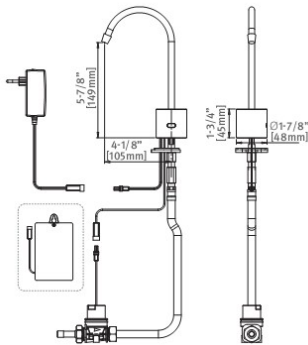

COOL TOUCHLESS GLASS FILLER FAUCETS

Product	Power option	code
Cool TFB	Batteries	280150
Cool TFE	Transformer	280140

Product	Power option	code
Cool TF GB	Batteries	280160
Cool TF GE	Transformer	280170