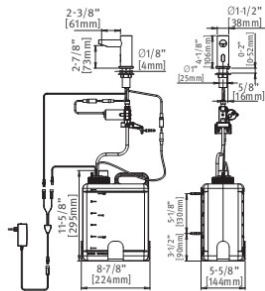

### CSABA SOAP & WATER DUO

Product	Power option	code
Csaba Soap & Water Duo	Transformer	233012

Product	Power option	code
Csaba Petite Duo E	Transformer	233040

### SOAP DISPENSERS WITH SOAP LEVEL INDICATOR

Product	Power option	code
Csaba Soap Dispenser E with level indicator	Transformer	233105

Product	Power option	code
Trendy Soap Dispenser E with level indicator	Transformer	239906