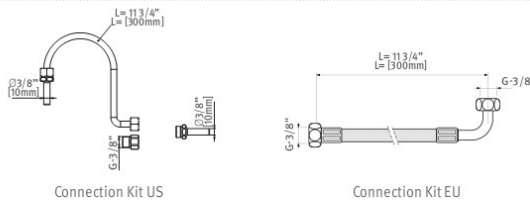

UNDERBASIN TMV

Product	Power option	code	Product	Power option	code	Product	code
Noble 3032	Batteries	460700	Noble 3032 P	Batteries	460720	Underbasin TMV	07200069
Noble 3032 E	Transformer	460710	Noble 3032 PE	Transformer	460730	Connection Kit EU	02791113
						Connection Kit US	02791114