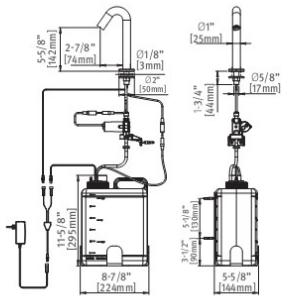

### CSABA SOAP & WATER DUO

Product	Power option	code
Csaba Soap & Water Duo	Transformer	233012

Product	Power option	code
Csaba Petite Duo E	Transformer	233040

### SOAP DISPENSERS WITH SOAP LEVEL INDICATOR

Product	Power option	code
Csaba Soap Dispenser E with level indicator	Transformer	233105

Product	Power option	code
Trendy Soap Dispenser E with level indicator	Transformer	239906