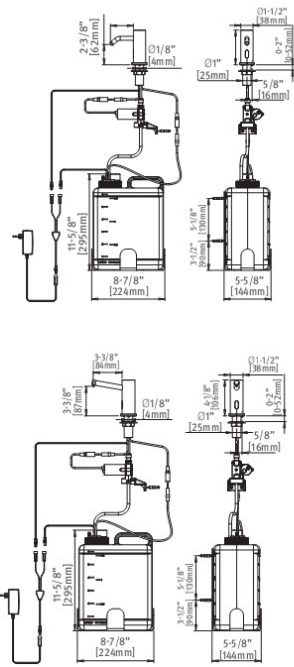

### CSABA SOAP & WATER DUO

Product	Power option	code
Csaba Soap & Water Duo	Transformer	233012

Product	Power option	code
Csaba Petite Duo E	Transformer	233040

### SOAP DISPENSERS WITH SOAP LEVEL INDICATOR

Product	Power option	code
Csaba Soap Dispenser E with level indicator	Transformer	233105

Product	Power option	code
Trendy Soap Dispenser E with level indicator	Transformer	239906

## SOAP DISPENSERS WITH SOAP LEVEL INDICATOR

Product	Power option	code
Extreme Soap Dispenser E with level indicator	Transformer	237917

Product	Power option	code
Elite Soap Dispenser E with level indicator	Transformer	236131