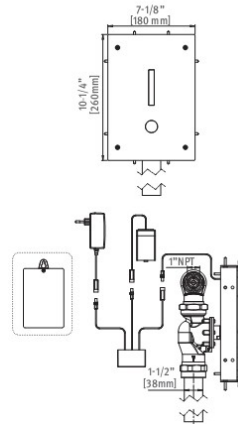

NOBLE 3032 FLUSH VALVES FOR TOILETS