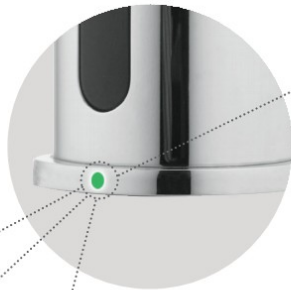

# SOAP DISPENSERS WITH SOAP LEVEL INDICATOR

The soap level indicator feature is available on some of our most popular soap dispenser models. This simple yet ingenious technology is the ideal way to reduce maintenance time and costs in high-traffic areas. Now there is no need for maintenance staff to open or unlock the cabinet to check soap level in the tank. Rather than go under the deck and unlock the soap tank just to see if it needs refilling or not, we have incorporated a soap level indicator into the base of the dispensers' body so that the level of the remaining soap in the tank can be seen at only a glance. A small LED light in the body of the dispenser shows green when soap tank is full, orange when soap level is low and red when a refill is needed.