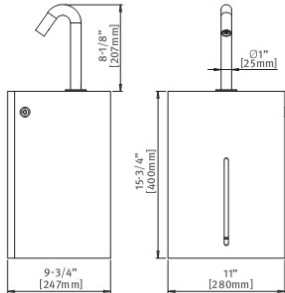

TOUCH-FREE HAND SANITIZER STANDS

TECHNICAL DRAWINGS

STAND	Power option	code
Touch Free Hand Sanitizer Stand 6L - Csaba	Batteries	281000CSC6B
Touch Free Hand Sanitizer Stand 6L - Csaba	Transformer	281000CSC6E
Touch Free Hand Sanitizer Stand 6L - Elite AISI316	Batteries	281000ELS6B
Touch Free Hand Sanitizer Stand 6L - Elite AISI316	Transformer	281000ELS6E

PILLAR	Power option	code
Touch Free Hand Sanitizer Pillar 1L - Csaba	Batteries	281100CSCB
Touch Free Hand Sanitizer Pillar 1L - Csaba	Transformer	281100CSC E
Touch Free Hand Sanitizer Pillar 1L - Elite AISI316	Batteries	281100ELSB
Touch Free Hand Sanitizer Pillar 1L - Elite AISI316	Transformer	281100ELSE

STATION	Power option	code
Csaba WM Hand Sanitizer Station	Batteries	233200
Csaba WM Hand Sanitizer Station	Transformer	
Elite AISI316 WM Hand Sanitizer Station	Batteries	236132
Elite AISI316 WM Hand Sanitizer Station	Transformer	

FUN	Power option	code
Classic - Touch Free Sanitizer Stand FUN	Batteries	281200
Classic - Touch Free Sanitizer Stand FUN	Transformer