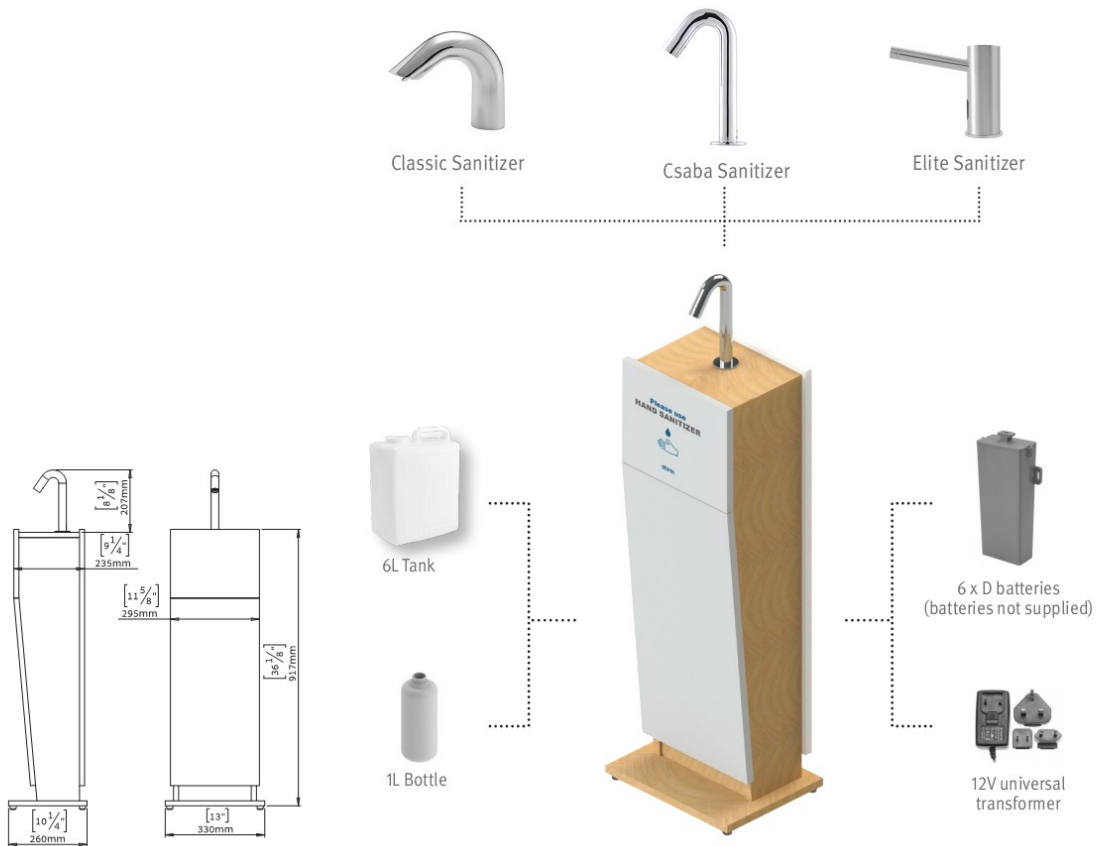

TOUCH FREE HAND SANITIZER STAND

6L

Product	Power option	code
Touch Free Hand Sanitizer Stand 6L - Csaba	Batteries	281000CS6B
Touch Free Hand Sanitizer Stand 6L - Csaba	Transformer	281000CS6E
Touch Free Hand Sanitizer Stand 6L - Classic	Batteries	281000CL6B
Touch Free Hand Sanitizer Stand 6L - Classic	Transformer	281000CL6E
Touch Free Hand Sanitizer Stand 6L - Elite	Batteries	281000EL6B
Touch Free Hand Sanitizer Stand 6L - Elite	Transformer	281000EL6E

1L

Product	Power option	code
Touch Free Hand Sanitizer Stand 1L - Csaba	Batteries	281000CS1B
Touch Free Hand Sanitizer Stand 1L - Csaba	Transformer	281000CS1E
Touch Free Hand Sanitizer Stand 1L - Classic	Batteries	281000CL1B
Touch Free Hand Sanitizer Stand 1L - Classic	Transformer	281000CL1E
Touch Free Hand Sanitizer Stand 1L - Elite	Batteries	281000EL1B
Touch Free Hand Sanitizer Stand 1L - Elite	Transformer	281000EL1E

Accessories & Options

Product	Ordering code	Description
Remote control	07100008	Included on selected models
Tray	03300048	For easy cleaning
Power source	DP	Both power options in one product
Lockable door	LD	For locations with risk of tampering. Available for 6L models only.