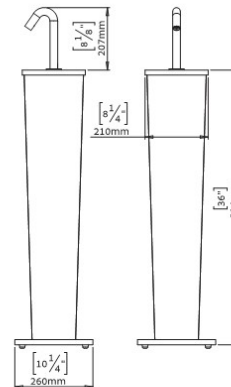

Accessories & Options

Product	Ordering code	Description
Remote control	07100008	Included on selected models
Tray	03300048	For easy cleaning
Power source	DP	Both power options in one product