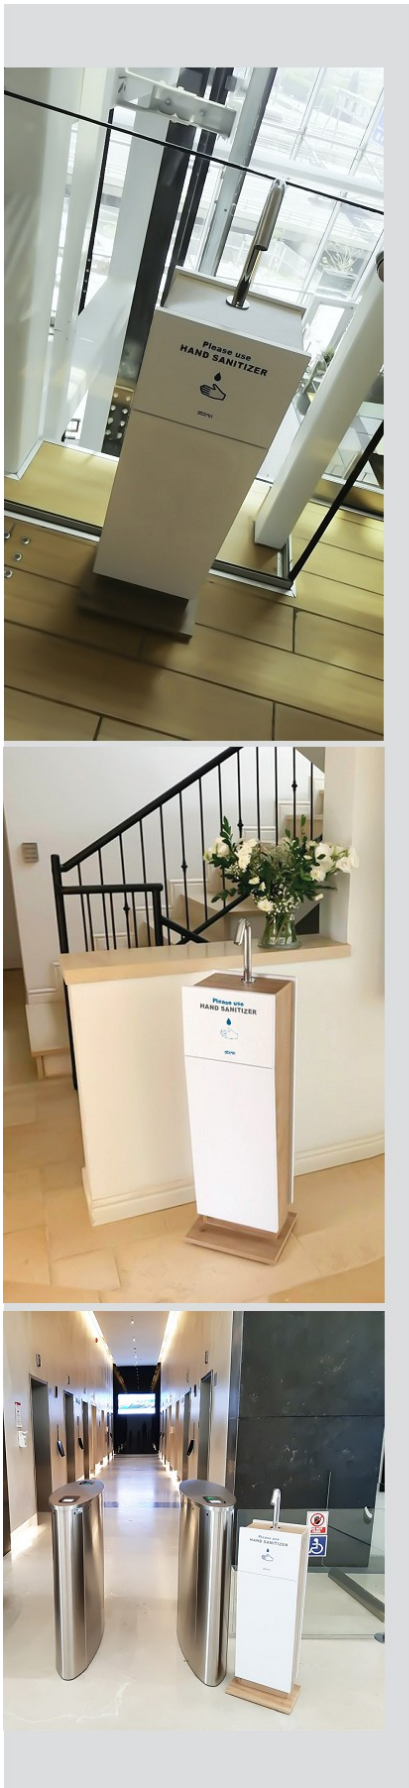

# INDEX

- 1 INTRODUCTION
- 2-3 HOW TO SELECT THE RIGHT HAND SANITIZER STAND FOR YOU
- 4 TOUCH FREE HAND SANITIZER STAND 6L - OPTIONS
- 4 TOUCH FREE HAND SANITIZER STAND 1L - OPTIONS
- 5 TOUCH FREE HAND SANITIZER PILLAR 1L - OPTIONS
- 6 TOUCH FREE HAND SANITIZER STATION
- 8 STERN FUN - OPTIONS

## TOUCH FREE HAND SANITIZER STANDS AND PILLARS

Stern's touch free hand sanitizer dispenser stands and pillars are stand-alone, deck mounted units that are recommended for placement in supermarkets, banks, lobbies and any high traffic public areas. The touch free dispensers are available in several models from either standard full brass chrome plated or premium Stainless Steel AISI316 material. All versions are powered by 9V battery or 12V transformer with a 1 liter bottle or 6 liter tank for high demand locations – depending on the model. Every unit incorporates a peristaltic pump that is compatible with Ethanol, IPA Isopropyl Alcohol - Up to 80% and Alcolgel and all models are suitable for use for use with any brand of hand sanitizer at the correct viscosity of up to 3800 cPs. All stands and pillars are made from high quality Plywood HPL (High Pressure Laminate) with side, front or back door openings. Customization and branding of the front panel is also an option and depending on the model is available in several colors.