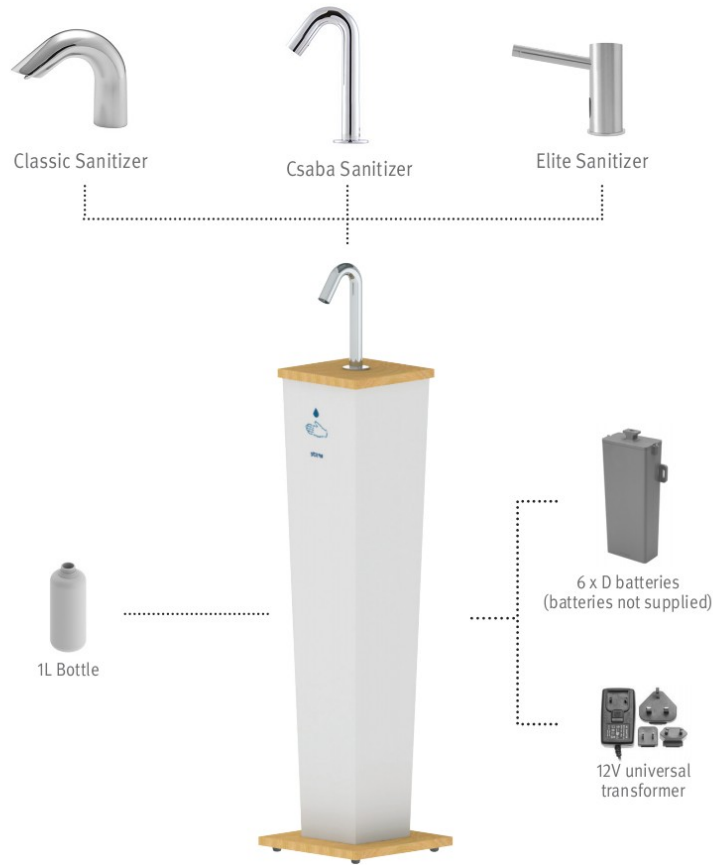

TOUCH FREE HAND SANITIZER PILLAR

1L

Product	Power option	code
Touch Free Hand Sanitizer Pillar 1L - Csaba	Batteries	281100CSB
Touch Free Hand Sanitizer Pillar 1L - Csaba	Transformer	281100CSE
Touch Free Hand Sanitizer Pillar 1L - Classic	Batteries	281100CLB
Touch Free Hand Sanitizer Pillar 1L - Classic	Transformer	281100CLE
Touch Free Hand Sanitizer Pillar 1L - Elite	Batteries	281100ELB
Touch Free Hand Sanitizer Pillar 1L - Elite	Transformer	281100ELE