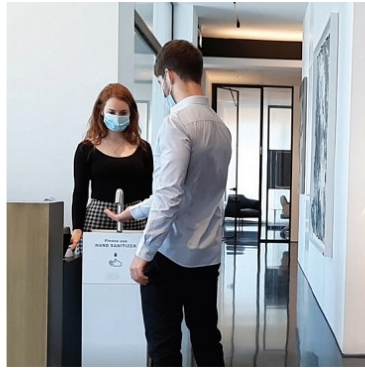

## TOUCH FREE HAND SANITIZER STANDS

**stern**  
STERN ENGINEERING LTD.

EDUCATION | VENDING MACHINE AREAS | FOOD INDUSTRY  
STORES | TRANSPORTATION | SHOPPING MALLS | AIRPORTS | HOTELS

## TOUCH FREE HAND SANITIZER STANDS AND PILLARS

Stern's touch free hand sanitizer dispenser stands and pillars are stand-alone, deck mounted units that are recommended for placement in supermarkets, banks, lobbies and any high traffic public areas. The touch free dispensers are available in several models from either standard full brass chrome plated or premium Stainless Steel AISI316 material. All versions are powered by 9V battery or 12V transformer with a 1 liter bottle or 6 liter tank for high demand locations – depending on the model. Every unit incorporates a peristaltic pump that is compatible with Ethanol, IPA Isopropyl Alcohol - Up to 80% and Alcolgel and all models are suitable for use for use with any brand of hand sanitizer at the correct viscosity of up to 3800 cPs. All stands and pillars are made from high quality Plywood HPL (High Pressure Laminate) with side, front or back door openings. Customization and branding of the front panel is also an option and depending on the model is available in several colors.