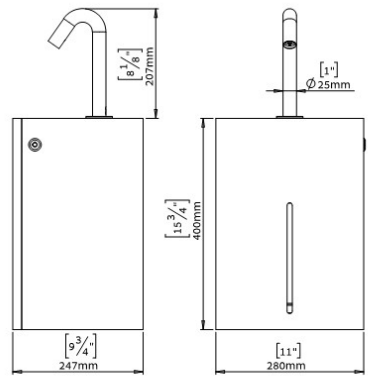

CSABA WM TOUCH FREE HAND SANITIZER STATION

Product	Power option	code
Csaba WM Hand Sanitizer Station - 6L	Batteries	233200
	Transformer	

Accessories & Options

Product	Ordering code	Description
Remote control	07100008	Included on selected models
Tray	03300048	For easy cleaning
Power source	DP	Both power options in one product