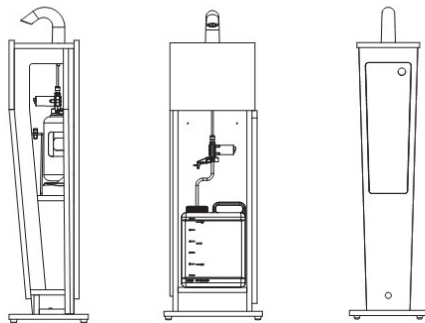

HOW TO SELECT THE RIGHT HAND SANITIZER STAND FOR YOU

CHOOSE YOUR SANITIZER DISPENSER

Csaba Hand Sanitizer

The Csaba Hand Sanitizer has a chrome plated brass body and is activated by a concealed IR sensor that is built into the spout.

Classic Hand Sanitizer

The Classic Hand Sanitizer is a robust one piece construction and is activated by IR sensor built into the spout.

Elite Hand Sanitizer

The stylish Elite Hand Sanitizer body is made from antibacterial, anti-corrosion and durable Stainless Steel AISI 316 material. This premium option had been designed for extra hygiene and protection in high risk areas and is supplied with a remote control.

0.26 US gallon (1L) bottle
Side door

1.6 US gallon (6L) tank
Front door

0.26 US gallon (1L) bottle
Back door

CHOOSE THE CONTAINER SIZE AND DOOR OPENING OPTION

Depending on the amount of traffic you can choose between a 0.26 US gallon (1L) bottle with a side opening stand door and internal shelf and a 1.6 US gallon (6L) tank with front opening door.

Upon special request, this 6L tank unit can be supplied with a lockable door.

The pillar version of the product is available with a 0.26 US gallon (1L) bottle with a back opening door and internal shelf.

CHOOSE THE POWER SOURCE

Stern's Touch Free Hand Sanitizer Stands and Pillars have versions for battery and transformer. The battery versions include a waterproof battery box for 6 x DD batteries (batteries not supplied) and the electricity version includes a 12V universal transformer with options for plugs for US/UK/ EU/AU plugs. There is also the option to request both power sources in one product.