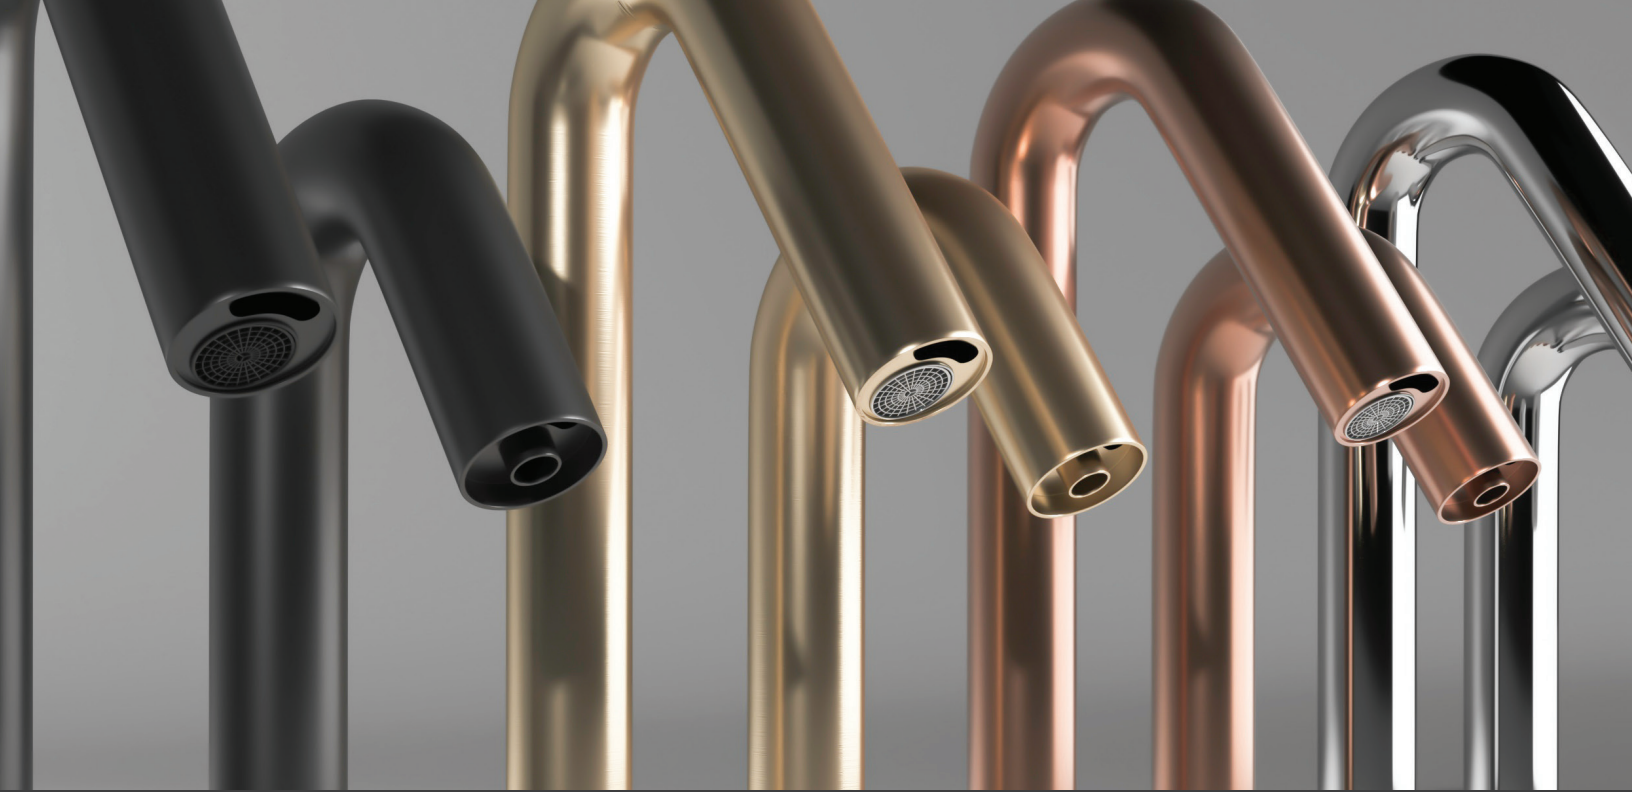

OUR FINEST FINISHES

MIX AND MATCH WITH A SPLASH OF COLORFUL SPECIAL FINISHES TO PERFECTLY BLEND WITH YOUR DESIGN