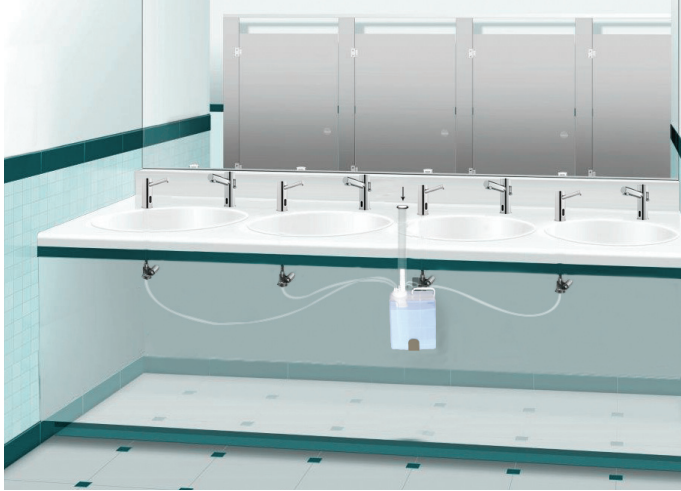

STERN TRIO

Complete solution for hand washing and drying!
Eliminate those messy, slippery floors, with Stern's all-in-one handwashing solution for either deck- or wall-mounted designs.

CSABA 2 IN 1

For the ultimate 2-for-1 solution, look no further than this single-unit deck mounted soap and water knight in shining armor.
Csaba 2-in-1 is the ideal solution for retrofit projects where only one deck opening is available in the basin, and comes with a peristaltic pump enabling its use with any kind of liquid soap.

SWAR

SOAP WATER AIR REVOLUTION

Stern's SWAR hand washing station elegantly combines cleanliness, practicality, and cost-effectiveness in a contemporary sanitary cabinet with a lockable mirror, including LED pictograms for intuitive user guidance.

MULTI-FEED SOAP DISPENSER

Top filling, compatible with non-proprietary soap, and including a soap level LED indicator, our under the deck Multi-feed Soap Dispenser greatly cuts down on soap and reduces maintenance costs, making it a real bonus for any high traffic & commercial bathrooms.

NOBLE 3032:

IMPROVED SANITATION AND WATER CONSERVATION IN COMMERCIAL TOILETS

Stern's Noble 3032 leads the way to maximum hygiene with touch-free operation. This original high-efficiency concealed stainless-steel AISI 316 toilet flush comes with 1.28 GPF, making it a boon for water savings. Designed specifically for the US market according to our customer needs, Noble 3032 conforms with ASSE 1037.