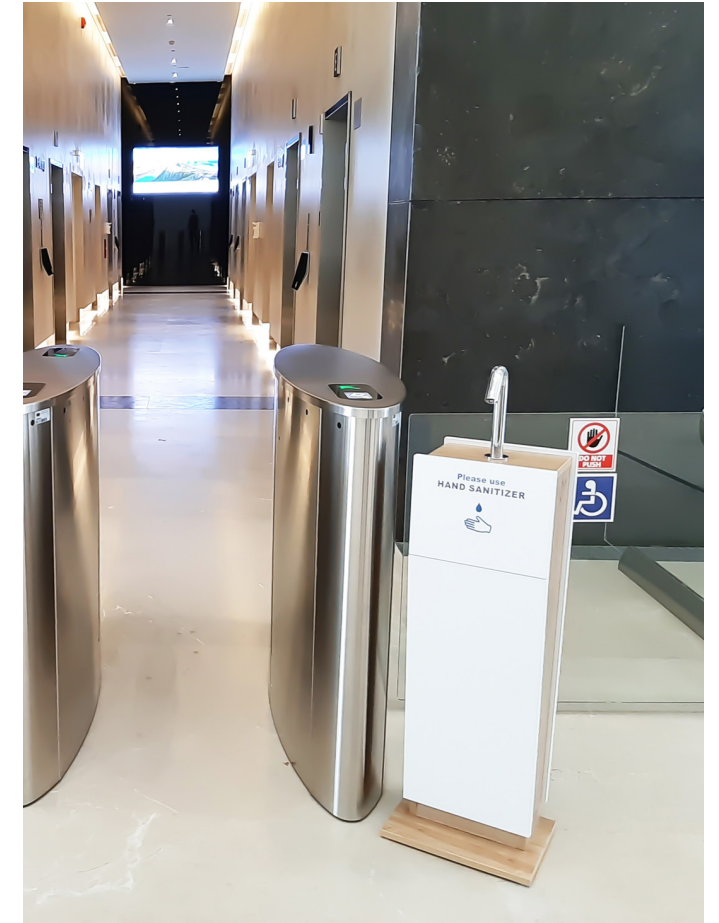

TOUCH FREE HAND SANITIZER STANDS

Stern's touch free hand sanitizer dispenser stands are recommended for placement in high traffic public areas such as supermarkets, banks, lobbies, educational institutions, vending machine areas, restaurants, transportation, shopping malls, airports and hotels. The touch free dispensers are available in several models from either standard full brass chrome plated or premium Stainless Steel AISI316 material and are powered by either 6 x D batteries or 12V transformer.