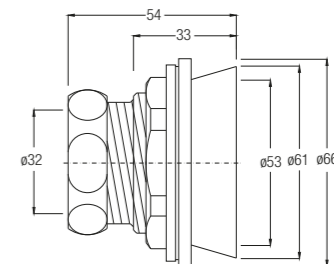

Inlet Spud For Exposed WC Flush Valve

WBFT400433CP