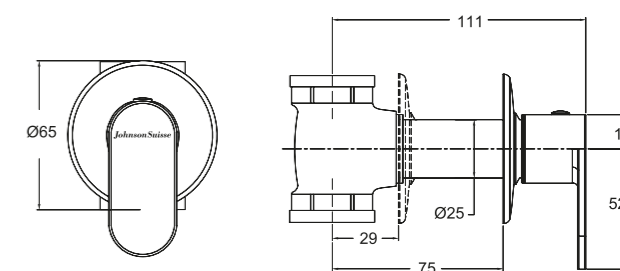

★★ 4-6L/MIN

- WBFA301342CP Chrome
- WBFA301658GP Gold
- WBFA301658BP Black

Ferla-N Single Lever Quarter Turn Concealed Shower Tap

WBSA301453CP

Without Shower Kit

See compatible shower accessories on page 176 to 191