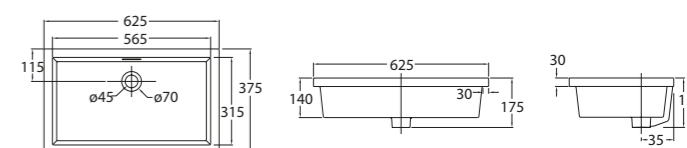

- 625 x 375 x 175

Gemelli Rectangular
WBAAGM201WW