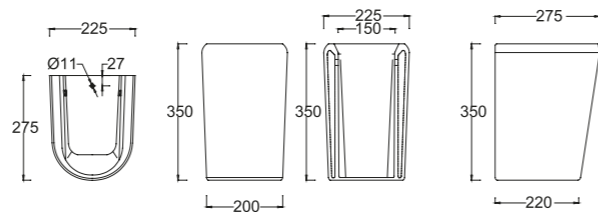

- ✂ 275 x 225 x 350

Windsor 410
WBSAWR111WW