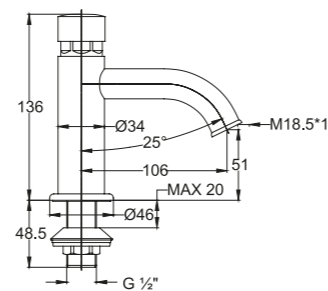

Without Waste.
Without Flexible Hose

☆☆ 4-6L/MIN

**Deck-Mounted Self-Closing
Tap (Standard)**
WBFA301624CP

Without Waste.
Without Flexible Hose

☆☆☆ 1.5-4L/MIN

☆☆ 2L/MIN

**Deck-Mounted Self-Closing
Tap (Tall)**
WBFA301641CP