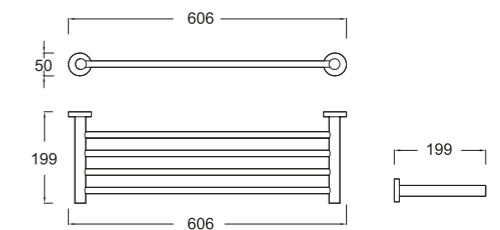

Paper Holder With Cover
WBBA100264CP

Towel Rack
WBBA100265CP
600mm

WBBA100266CP
800mm

Towel Shelf
WBBA100267CP
606mm

Towel Ring
WBBA100268CP
ø200mm

Bathroom Accessories

Brass Chrome, Commercial Series

Wall Mounted Cosmetic Mirror 8"
WBBA100126CP