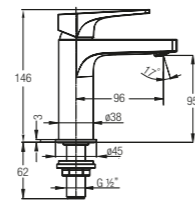

☆☆ 4-6L/MIN

Faucets & Showers

Faucets

Misano Series

**Misano Single Lever
1/2" Quarter Turn
Basin Pillar Tap**
WBFA301449CP

Without Waste
Without Flexible Hose

★★ 4-6L/MIN

**Misano Single Lever
1/2" Basin Pillar Tap**
WBFA301306CP