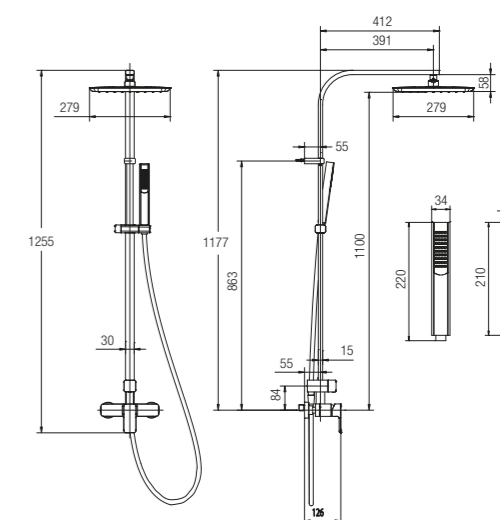

Single Lever Wall-Mounted Shower Mixer Column WBFA301215CP

- High flow 270 x 279 mm overhead rain shower
- 1750 mm flexible shower hose, PVC
- Ergonomic 210 x 34 mm hand shower.

1 function:
- Rain

Hand shower holder

★★ 6-8L/MIN