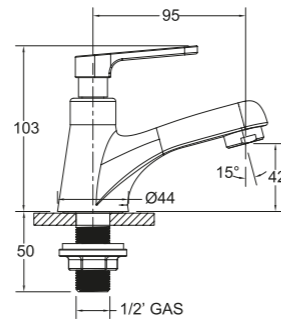

Fermo-N Series

Fermo-N 1/2" Basin Pillar Tap

WBFA301400CP

Without Waste.
With Flexible Hose

★★ 4-6L/MIN

Fermo-N 1/2" 2 Way Bib Tap

WBFA301482CP

With Screw Collar and Flange