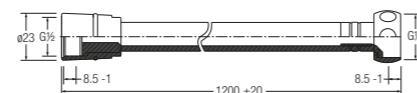

PVC Shower Hose (Grey)
WBFA300587XX

Length : 1.2m