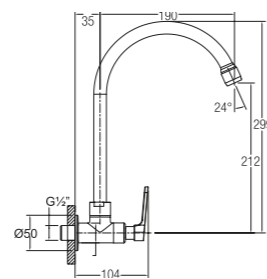

★★ 4-6L/MIN