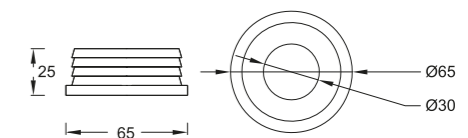

WBFT400908CP

270L x 210W x 16H mm

(For Santana Only)

Inlet Spud For Exposed WC Flush Valve

WBFT400433CP

Rubber Spud

WBFT400602XX

32mm rubber spud for
Concealed WC Valve