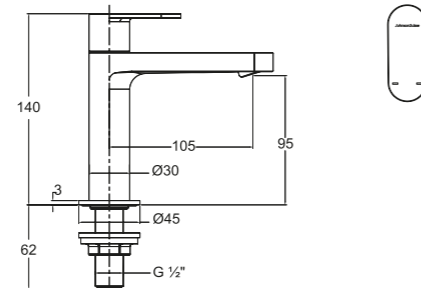

Faucets & Showers

Faucets

Ferla-N Series

**Ferla-N Single Lever
1/2" Quarter Turn Basin
Pillar Tap**
WBFA301452CP

Without Flexible Hose

★★ 4-6L/MIN

**Ferla-N Single Lever
1/2" Basin Pillar Tap**