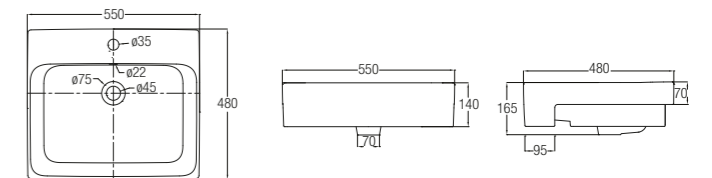

Gemelli Rectangular 550
WBAAGM101WW

- 550 x 480 x 165
- 1 tap hole

Trezzo-N 480
WBAATZ202WW