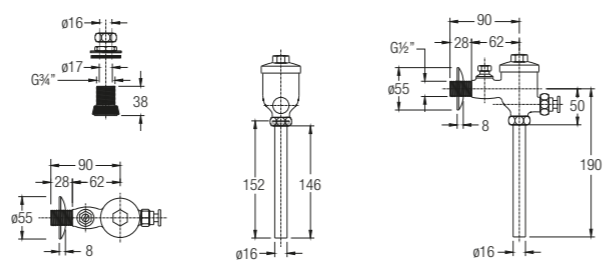

WBFT400456CP
Duct type

Exposed Urinal Flush Valve

WBFT400455CP

Comes with bend pipe

Exposed Urinal Flush Valve

WBFT400454CP

Comes with straight pipe

Installation System