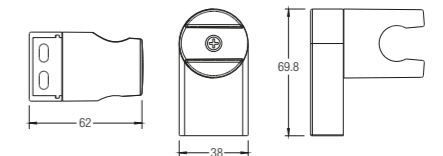

Fixed Wall Bracket
WBFA300585CP
For Hand Shower