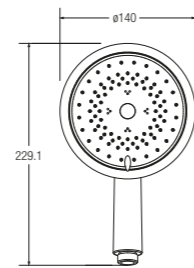

Aquatic II Hand Shower
WBFA300566CP

- ⌚ ⌀140mm hand shower.
- 3 functions:
  - Spray
  - Massage
  - Spray+Massage

★★ **6-8L/MIN**

Bering-N Hand Shower
WBFA301636CP