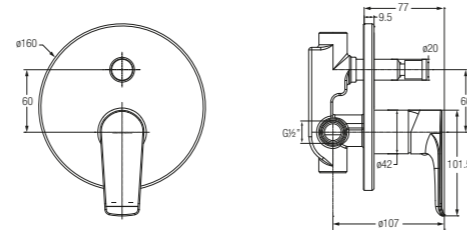

Faucets & Showers

Faucets

Milano Series

Milano Single Lever Concealed Bath-Shower Mixer

WBFA301502CP

See compatible shower accessories on page 176 to 191