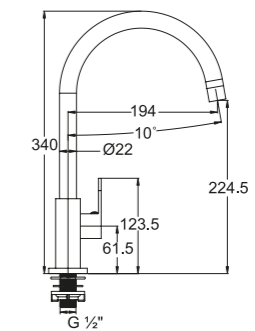

**Ferla-N 1/2" Bib Tap
With Flange**

WBFA300769CP

★★ 4-6L/MIN

**Ferla-N 1/2" Deck-Mounted Sink Tap
With Swivel (Round)
Spout**

WBFA300772CP

Swivel Spout
Without Flexible Hose

★★ 4-6L/MIN

**Ferla-N 1/2" Washing
Machine Tap With
Flange**