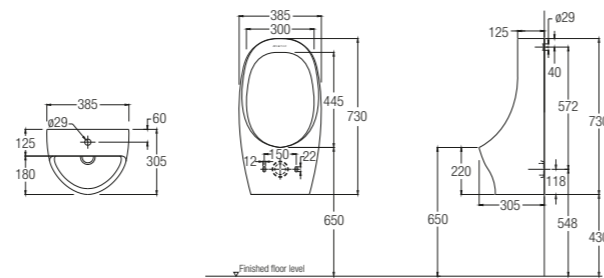

Santana 320 BI
with Cleansing
WBSIST111WW

Back Inlet
with Anti-splash rim
and privacy shield
c/w Cleansing Nozzle

🔗 320 x 320 x 580

Santana 320 TI
with Cleansing
WBSIST121WW

Top Inlet Cleasing
with Anti-splash rim
and privacy shield
c/w Cleansing Nozzle

Santana 320 BI
WBSIST110WW
Back Inlet

Santana 320 TI
WBSIST120WW
Top Inlet