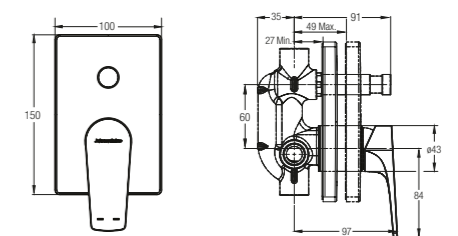

**Misano Single Lever
Concealed Bath-Shower
Mixer**
WBSA301309CP

**Misano Single Lever
1/2" Deck-Mounted Sink
Mixer**
WBFA301333CP

With Swivel Spout

Swivel Spout.
With Flexible Hose

★★ 4-6L/MIN