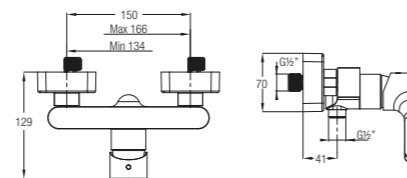

Faucets & Showers

Faucets

Trento Series

Trento Single Lever Wall-Mounted Shower Mixer

WBFA301329CP

Without Shower Kit

See compatible shower accessories on page 176 to 191

★★ 6-8L/MIN

Trento Single Lever Concealed Shower Mixer

WBSA301317CP

See compatible shower accessories on page 176 to 191

Trento Single Lever Wall-Mounted Bath-Shower Mixer

WBFA301330CP

Without Shower Kit

See compatible shower accessories on page 176 to 191

★★ 6-8L/MIN

Trento Single Lever Concealed Bath-Shower Mixer

WBSA301319CP

See compatible shower accessories on page 176 to 191

Trento Single Lever Quarter Turn Concealed Shower Tap

WBFA301456CP

See compatible shower accessories on page 176 to 191

Trento Single Lever 1/2\"/>

With Flexible Hose

★★ 4-6L/MIN

Trento Single Lever Concealed Shower Tap

WBSA301318CP

See compatible shower accessories on page 176 to 191