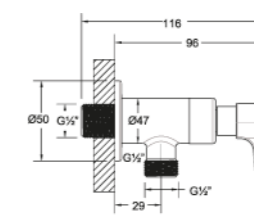

WBFA301405CP

With Wall Flange