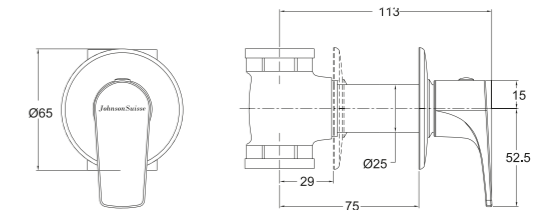

**Misano Single Lever
Quarter Turn Concealed
Shower Tap**
WBFA301450CP

See compatible shower
accessories on page 176 to
191

See compatible shower
accessories on page 176 to
191