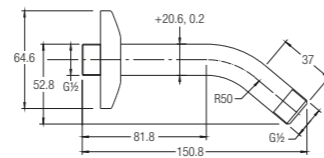

Length : 100mm

Brass Shower Arm
(Round)
WBFA300664CP
and Flange

Length 400mm

Brass Shower Arm
(Square)
WBFA300707CP
and Flange

Length 400mm

Brass Shower Arm
WBFA300474CP
and Flange

Length : 150mm

Brass Shower Arm
WBFA300577CP
and Flange