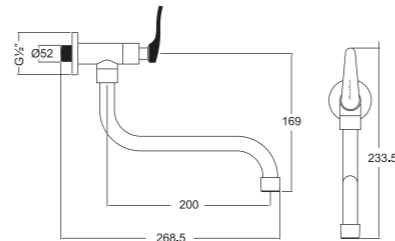

With Wall Flange

Faucets & Showers

Faucets

Fermo-N Series

Fermo-N '1/2" Ablution Tap CW Wall Flange
WBFA301481CP

★★ 4-6L/MIN

Fermo-N '1/2" Deck-Mounted Sink Tap
WBFA301403CP
With Swivel (Round) Spout

★★ 4-6L/MIN