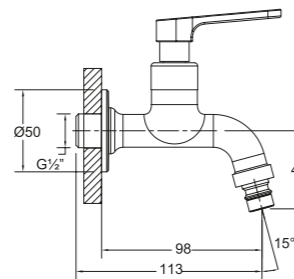

Fermo-N 1/2" Washing Machine Tap With Wall Flange

WBFA301402CP

★★ 4-6L/MIN

Fermo-N 1/2" Angle Valve CW Handshower Holder