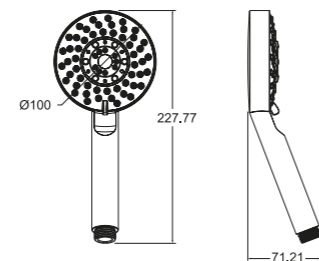

- ⌚ ⌀100mm hand shower.
- 5 functions:
  - Spray
  - Massage
  - Spray+Massage
  - Bubbling
  - Spray+Bubbling

★★ **6-8L/MIN**

Caspian II Hand Shower
WBFA300723CP