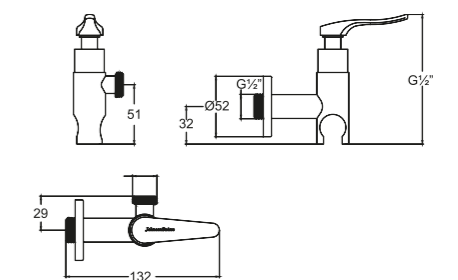

WBFA301484CP