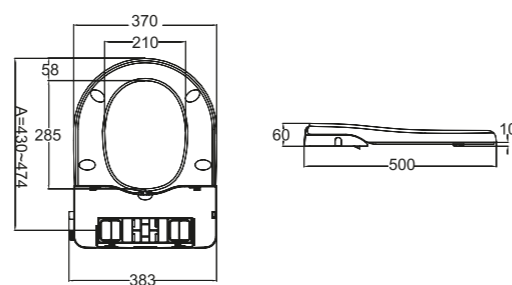

Manual Bidet Seat, U Shape + 180mm plate WBTS800170WW

500 x 370 x 60

Application:
Treviso WH WC