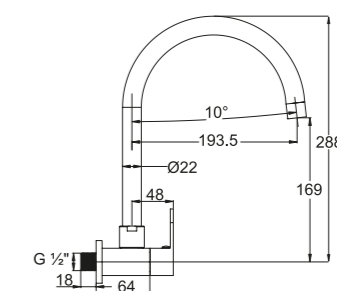

WBFA300770CP

★★ 4-6L/MIN

**Ferla-N 1/2" Wall-Mounted Sink Tap
With Swivel (Round)
Spout & Flange**

WBFA300773CP

Swivel Spout
Without Flexible Hose

★★ 4-6L/MIN

Faucets & Showers

Faucets