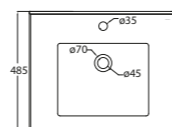

Furniture Door Set,
Dark Oak

- 600 x 485 x 600
- Includes Basin
- 1 Pre-punched tap hole
- Door

Parma 600
WBSC950150WW

Furniture Door Set, White