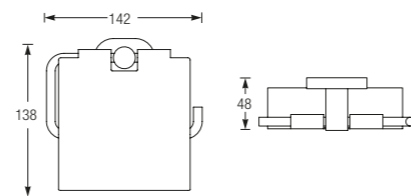

Paper Holder with Lid
WBBA100152CP

Tower Ring
WBBA100157CP