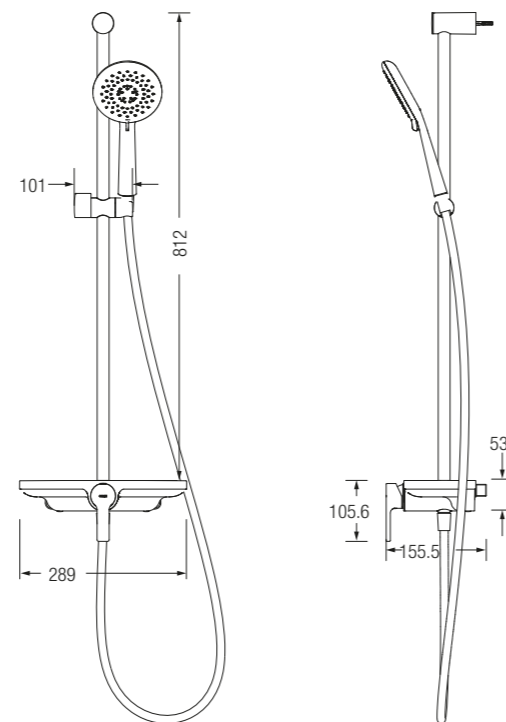

- 1500 mm flexible shower hose, PVC
- Ergonomic ø120 mm hand shower

- 3 functions:
- Massage
 - Spray
 - Spray+Massage

Hand shower holder

★★ 8-10L/MIN

Showers

Shower Kits

Flores-N Shower Kit WBFA301644CP

- Shower bar
- 96x110 mm hand shower