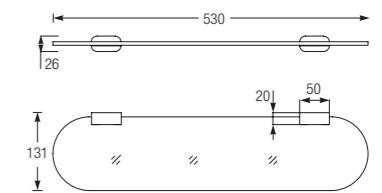

Paper Holder without Lid
WBBA100154CP