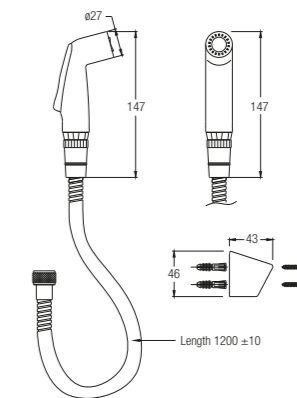

Length: 1.2m