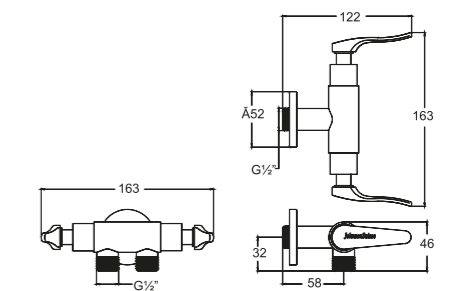

★★ 4-6L/MIN

Fermo-N 1/2" Bib Tap With Wall Flange

WBFA301401CP

★★ 4-6L/MIN

Fermo-N 1/2" 2 Way Angle Valve

WBFA301483CP

With Wall Flange

Fermo-N 1/2" Washing Machine Tap With Wall Flange