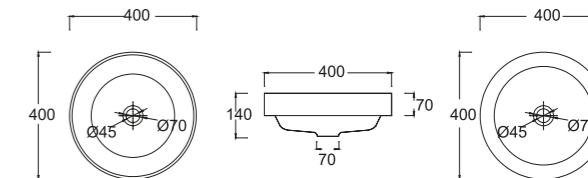

Gemelli Round WBAAGM130WW
400 x 400 x 140