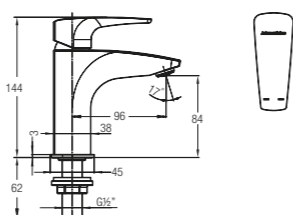

WBFA301301CP

Without Waste.
Without Flexible Hose

★★ 4-6L/MIN

Felino Single Lever Concealed Shower Tap