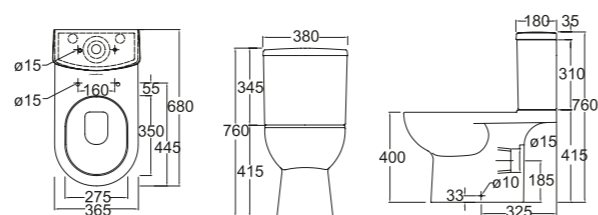

Terni WBSETN202WW

Washdown 4.5/3L
+ BO 200/250mm
+ HO 185mm

- 680 x 380 x 760
- WBTS800161WW (PP)
- WBTS800169WW