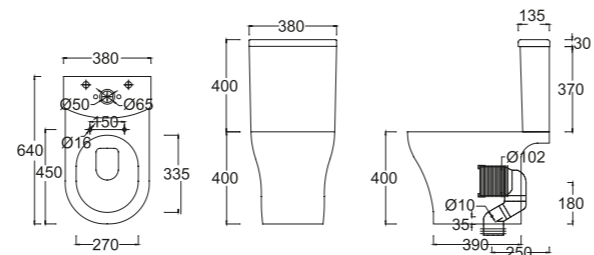

Water Closets

Close-Coupled

Vicenza WBSC950170WW

Washdown 4.5/3L
+ BO 200/250mm
+ HO 180mm

- 640 x 380 x 800
- WBTS800173WW (UF)
WBTS800161WW (PP)
- WBTS800169WW

Treviso-N 250 BO WBSETV201WW

Washdown 4.5/3L + BO 250mm