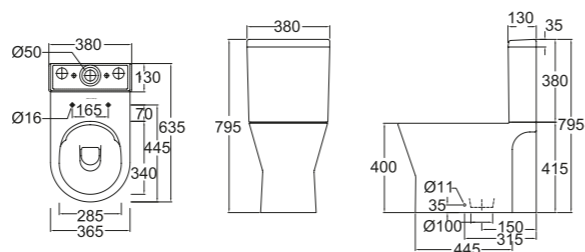

Water Closets

Close-Coupled

Treviso-N 150 BO WBSETV101WW

Washdown 4.5/3L
+ BO 150mm

- 635 x 380 x 795
- WBTS800172WW (UF)
  WBTS800161WW (PP)
- WBTS800169WW