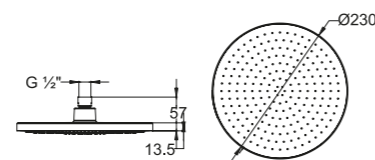

Atlantic Fixed Shower Head
WBFA301633CP

Ocean II Fixed Shower Head
WBFA300571CP

🔧 ∅70mm.
1 function:
- Spray

★★ 6-8L/MIN