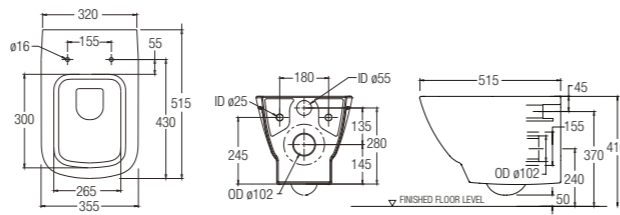

1. **Bergamo Square**
   WBSDBQ010WW
   Washdown
2. 515 x 355 x 360
   - WBTS800123WW (UF)