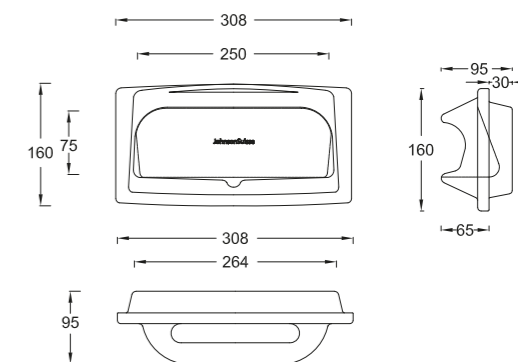

Toilet Roll Holder
WBSRTE000WW