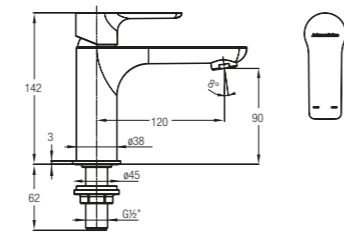

**Trento Single Lever
Basin Mixer**
WBFA301315CP