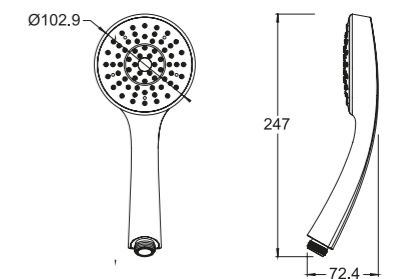

- ⌚ ⌀100mm hand shower.
- 1 function:
  - Spray

★★ **6-8L/MIN**

Arctic-N Hand Shower
WBFA301643CP