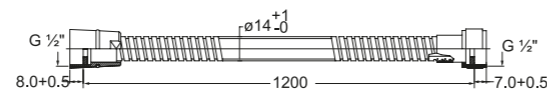

Double Interlock Hose
WBFA301090CP

Length : 1.2m

Length: 400mm