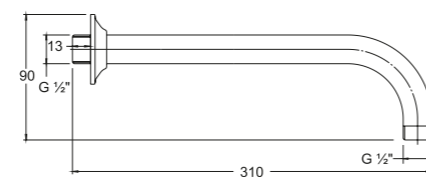

Length : 300mm