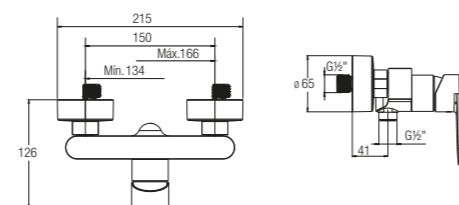

Faucets & Showers

Faucets

Ferla-N Series

Ferla-N Single Lever Tall Basin Mixer

Without Waste
With Flexible Hose

★★ 4-6L/MIN

- WBFA301342CP Chrome
- WBFA301658GP Gold
- WBFA301658BP Black

Ferla-N Single Lever Quarter Turn Concealed Shower Tap

WBSA301453CP

Without Shower Kit

See compatible shower accessories on page 176 to 191

Ferla-N Single Lever Wall-Mounted Shower Mixer

WBFA301327CP

Without Shower Kit

See compatible shower accessories on page 176 to 191

★★ 6-8L/MIN

Ferla-N Single Lever Concealed Shower Tap

WBSA301313CP

See compatible shower accessories on page 176 to 191

Ferla-N Single Lever Wall-Mounted Bath-Shower Mixer

WBFA301328CP

Without Shower Kit

See compatible shower accessories on page 176 to 191

★★ 6-8L/MIN

Ferla-N Single Lever Concealed Shower Mixer

WBSA301312CP

See compatible shower accessories on page 176 to 191