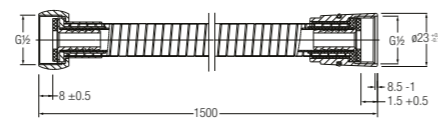

Length : 1.2m

Stainless Steel Reinforced Flexible Hose
WBFA300714CP

Length: 400mm

Double Interlock Shower Hose
WBFA300583CP

Length : 1.5m

Stainless Steel Reinforced Flexible Hose
WBFA300713CP

Length 300mm

PVC Shower Hose (Grey)
WBFA300587XX