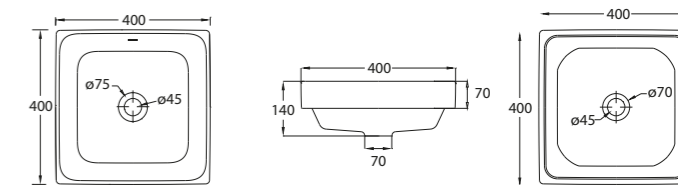

Gemelli Square WBAAGM110WW
400 x 400 x 140