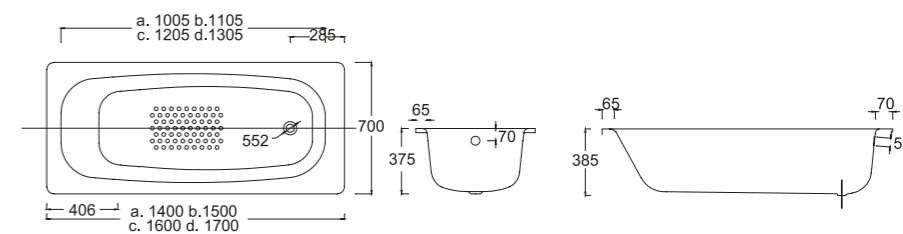

Eesti
WBBS600088WW
Drop in bath with anti-slip base
Length 1700 x 700 x 385
Capacity: 190Litres
Thickness: 2.3mm

Eesti
WBBS600087WW
Drop in bath with anti-slip base
Length 1600 x 700 x 385
Capacity: 180Litres
Thickness: 2.3mm

Eesti
WBBS600086W
Drop in bath with anti-slip base
Length 1500 x 700 x 385
Capacity: 170Litres
Thickness: 2.3mm

Eesti
WBBS600085W
Drop in bath with anti-slip base
Length 1400 x 700 x 385
Capacity: 160Litres
Thickness: 2.3mm