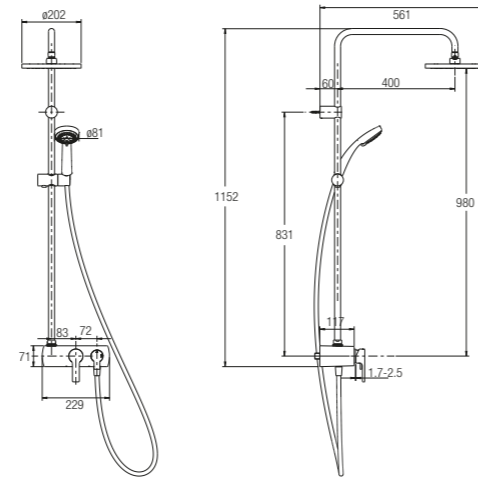

Showers

Shower Columns

Single Lever Wall-Mounted Shower Mixer Column with Panel WBFA301217CP

- High flow ø202 mm overhead rain shower
- 1500 mm flexible shower hose, SS
- Ergonomic ø80 mm hand shower

1. 3 functions:
2. Massage
   - Rain
   - Soft

Hand shower holder

★★ 6-8L/MIN