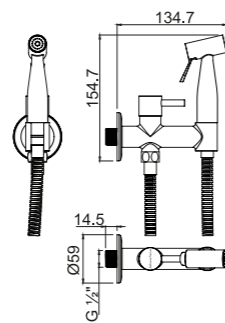

Length : 1.2m

Showers

Hand Spray Bidets

Hand Bidet Set
WBFA301616CP (PVC Hose)
WBFA301562CP (SS Hose)
Hand Spray and Angle Valve

Length 1.2m

Hand Bidet Set
WBFA300643CP (SS Hose)
WBFA301625CP (PVC Hose)
Hand Spray on Wall Bracket