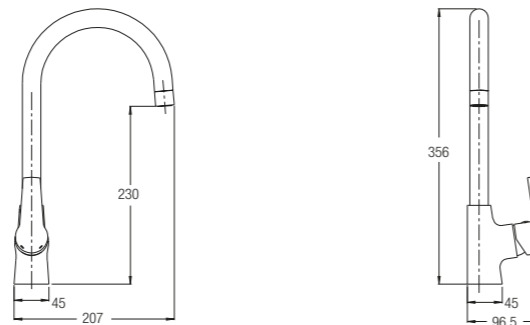

With Swivel Spout
Without Waste.
With Flexible Hose

★★ 4-6L/MIN WBFA301441CP

★★ 4-6L/MIN WBFA301441C2S