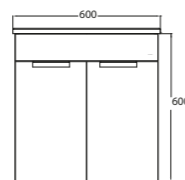

Furniture Door Set,
Dark Oak

- 600 x 485 x 600
- Includes Basin
- 1 Pre-punched tap hole
- Door

Parma 600
WBSC950150WW

Furniture Door Set, White