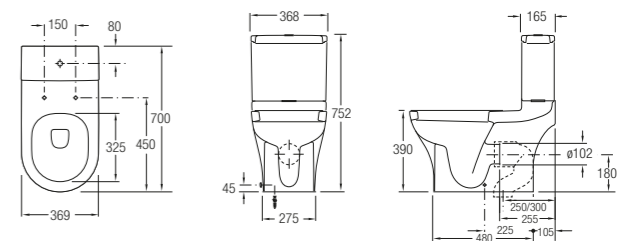

Pisa
WBSEPS111WW
Washdown 4.5/3L
+ BO 190mm/250mm/300mm
+ HO 180mm

- 700 x 368 x 752
- WBTS800147WW (UF)
- WBTS800169WW

★