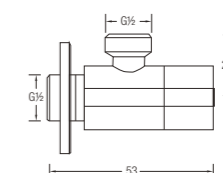

Cold 1/2" Angle Valve
WBFA301122CP