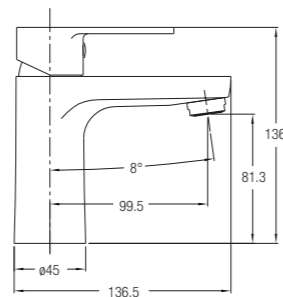

Faucets & Showers

Faucets

Turin Series

Turin Single Lever 1/2\"/>

WBFA301435CP

Without Waste.
Without Flexible Hose

★★ 4-6L/MIN

Turin Single Lever Basin Mixer