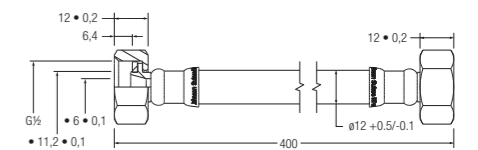

Double Interlock Shower Hose
WBFA300583CP