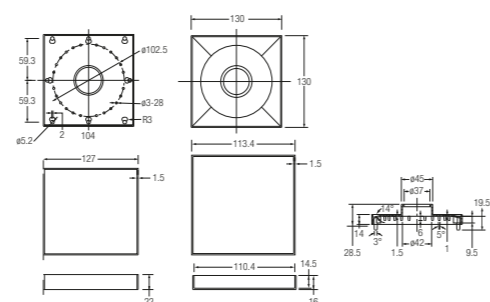

Faucets & Showers

Complementary Products

Floor Traps

Ceramic Tile Drainage
WBFT400654XX

Length 130 X 130mm

Stainless Steel Floor Trap (SUS 304)
WBFT400918XX
With Anti Insect