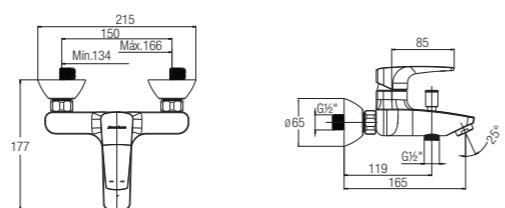

WBFA301324CP

Without Shower Kit

★★ 6-8L/MIN

See compatible shower accessories on page 176 to 191

Felino Single Lever 1/2\"/>