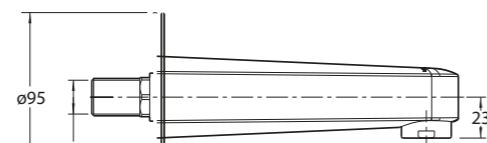

Sliding Bar (Round)
WBFA300581CP

With Soap Dish

Length: 600mm,
Size : Ø25mm (Round)

Bath Spout
WBFA300668CP

Length: 150mm

Showers

Wall Outlets and Wall Brackets

1/2" Wall Mounted Outlet (Brass)
WBFA300641CP