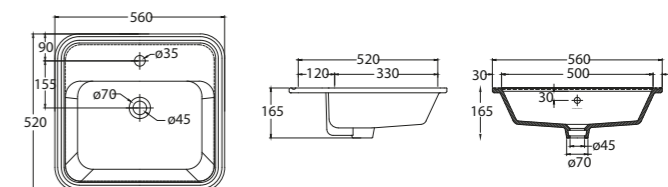

Gemelli Rectangular
WBAAGM201WW

- 560 x 520 x 165
- 1 tap hole