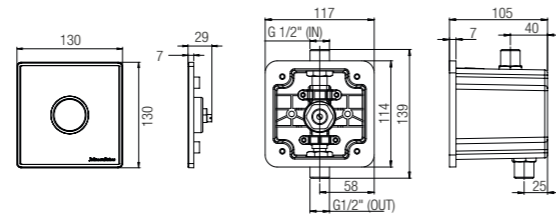

Installation System

Urinal Manual Flush Valve

Urinal Manual Flush Valve

WBFT401005CP
(External Plate)
WBFT401011CP
(Built-in Body)

Comes with push button
(Box type)