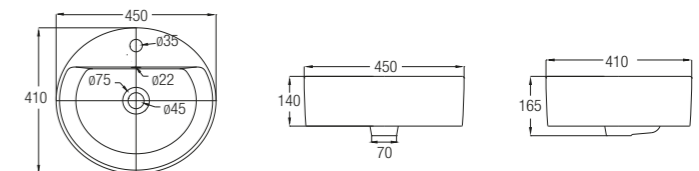

LIFETIME WARRANTY

Against manufacturing defects for vitreous china products.

Gemelli Rectangular 450
WBAAGM111WW

450 x 410 x 165

1 tap hole

Gemelli Oval 450
WBAAGM141WW

450 x 410 x 165

1 tap hole