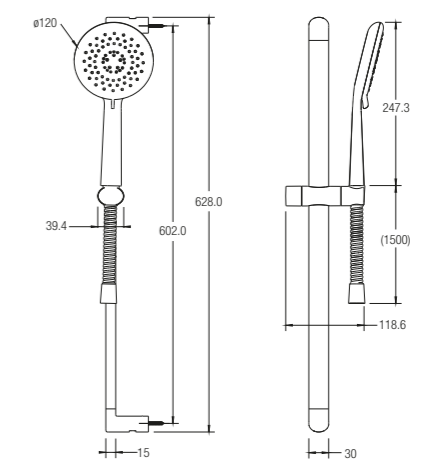

Showers

Shower Columns

Single Lever Wall-Mounted Shower Mixer Column with Panel WBFA301217CP

- High flow ø202 mm overhead rain shower
- 1500 mm flexible shower hose, SS
- Ergonomic ø80 mm hand shower

1. 3 functions:
2. Massage
   - Rain
   - Soft

Hand shower holder

★★ 6-8L/MIN

Trento Single Lever Wall-Mounted Shower Mixer Set CW Sliding Bar and Panel WBFA301568CP

Anti-scalding cover on the mixer body to avoid burns

- 1500 mm flexible shower hose, PVC
- Ergonomic ø120 mm hand shower

1. 3 functions:
2. Massage
   - Spray
   - Spray+Massage

Hand shower holder

★★ 8-10L/MIN

Showers

Shower Kits

Flores-N Shower Kit WBFA301644CP

- Shower bar
- 96x110 mm hand shower

1. 3 functions:
2. Massage
   - Spray
   - Spray+Massage

- 1750mm flexible shower hose (PVC)

Sliding holder

★★ 6-8L/MIN

Bering Shower Kit WBFA301079CP ★★ WBFA301079C2S 🌿

- Shower bar
- 120mm hand shower

1. 3 functions:
2. Massage
   - Spray
   - Spray+Massage

- 1750mm flexible shower hose

Sliding holder

★★ 6-8L/MIN

🌿 5-7L/MIN