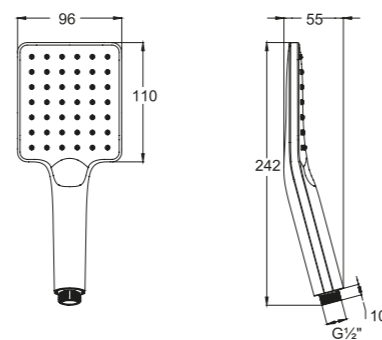

- ⌚ 96x110mm hand shower
- 3 functions:
  - Spray
  - Massage
  - Spray+Massage

★★ **6-8L/MIN**