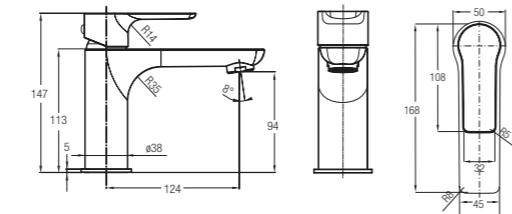

Without Waste
 Without Flexible Hose

★★ 4-6L/MIN

**Trento Single Lever
 Basin Mixer**
 WBFA301315CP

With 11/4\"/>
 With Flexible Hose

★★ 4-6L/MIN

**Trento Single Lever 1/2\"/>
 Mezzo Plus Basin Pillar
 Tap**
 WBFA301350CP