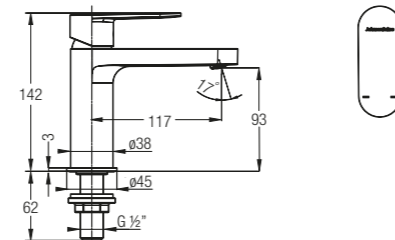

Ferla-N Series

**Ferla-N Single Lever
1/2" Quarter Turn Basin
Pillar Tap**
WBFA301452CP

Without Flexible Hose

★★ 4-6L/MIN

**Ferla-N Single Lever
1/2" Basin Pillar Tap**

Without Flexible Hose

★★ 4-6L/MIN

- WBFA301311GP Gold
With Waste
- WBFA301311CP Chrome
Without Waste
- WBFA301311BP Black
With Waste