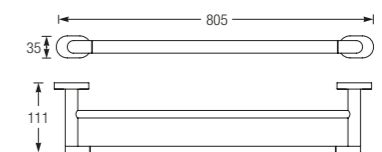

Soap Dish
WBBA100155CP