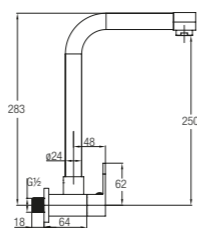

☆☆ 4-6L/MIN