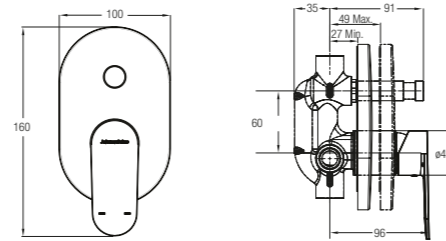

Faucets & Showers

Faucets

Ferla-N Series

**Ferla-N Single Lever
Concealed Bath-Shower
Mixer**

WBSA301314CP

See compatible shower
accessories on page 176 to
191

**Ferla-N 1/2" Angle Valve
With Flange**

WBFA300771CP