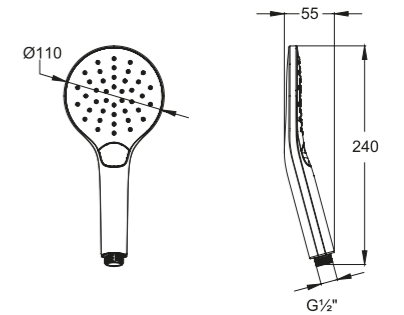

- ⌚ ⌀110mm hand shower
- 3 functions:
 - Spray
 - Massage
 - Spray+Massage

★★ **6-8L/MIN**

Caspian Hand Shower
WBFA300711CP

- ⌚ ⌀100mm hand shower.
- 5 functions:
 - Spray
 - Massage
 - Spray+Massage
 - Bubbling
 - Spray+Bubbling