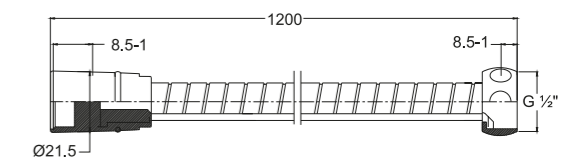

Length: 1.2m

Hand Held Bidet Set
(Chrome)
WBFA300943CP

Length: 1.2m

Hand Bidet Nozzle
WBFA301491CP
Flexible Hose and Without
Wall Bracket

Length 1.2m

Faucets & Showers

Complementary Products

Floor Traps