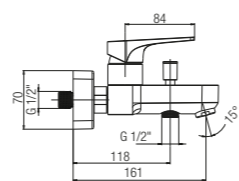

Faucets & Showers

Faucets

Misano Series

**Misano Single Lever
1/2" Quarter Turn
Basin Pillar Tap**
WBFA301449CP

Without Waste
Without Flexible Hose

★★ 4-6L/MIN

**Misano Single Lever
1/2" Basin Pillar Tap**
WBFA301306CP

Without Waste
Without Flexible Hose

★★ 4-6L/MIN

**Misano Single Lever
Basin Mixer**
WBFA301305CP

With Pop-up Waste
With Flexible Hose

★★ 4-6L/MIN

**Misano Single Lever
Wall-Mounted Shower
Mixer**
WBFA301325CP

Without Shower Kit

See compatible shower
accessories on page 176 to
191

★★ 4-6L/MIN

**Misano Single Lever
Wall-Mounted Bath-
Shower Mixer**
WBFA301326CP

Without Shower Kit

See compatible shower
accessories on page 176 to
191

★★ 4-6L/MIN

See compatible shower
accessories on page 176 to
191

See compatible shower
accessories on page 176 to
191

**Misano Single Lever
Concealed Shower
Mixer**
WBSA301307CP

See compatible shower
accessories on page 176 to
191

See compatible shower
accessories on page 176 to
191

**Misano Single Lever
1/2" Deck-Mounted Sink
Mixer**
WBFA301333CP

With Swivel Spout

Swivel Spout.
With Flexible Hose

★★ 4-6L/MIN