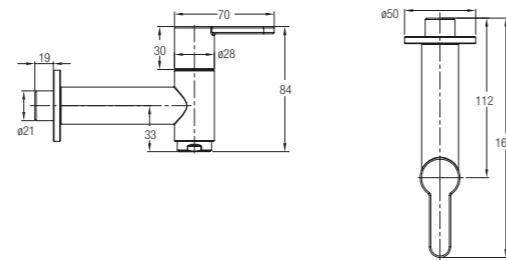

Faucets & Showers

Faucets

Murano Series (Stainless Steel - SS)

Murano 1/2" Slim Bib Tap With Wall Flange
WBFA301417SS

★★ 4-6L/MIN

Murano 1/2" Washing Machine Tap With Wall Flange
WBFA301419SS

★★ 4-6L/MIN

Murano 1/2" Angle Valve With Wall Flange
WBFA301420SS