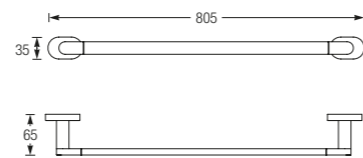

Double Robe Hook
WBBA100156CP