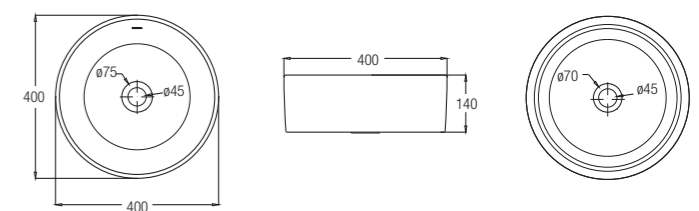

400 x 400 x 140