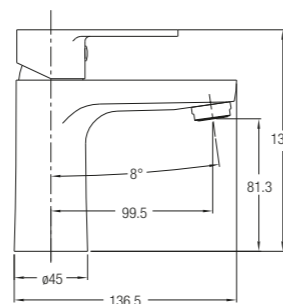

Turin Single Lever Basin Mixer

WBFA301434CP

Without Waste.
With Flexible Hose

★★ 4-6L/MIN