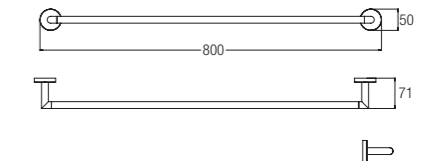

Towel Shelf
WBBA100267CP
606mm