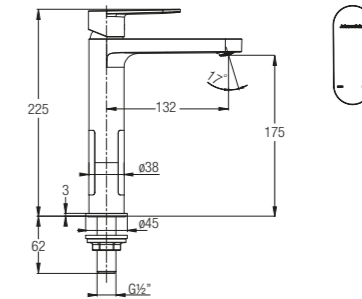

**Ferla-N Single Lever
1/2" Mezzo Plus Basin
Pillar Tap**
WBFA301347CP

Without Waste
Without Flexible Hose

★★ 4-6L/MIN