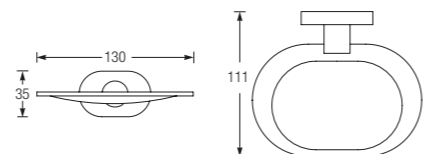

Double Bath Tower Shelf
WBBA100176CP
630mm