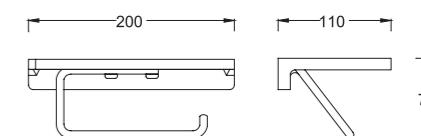

250 x 250 x 60mm

Toilet Roll Holder with Shelf
WBBA100365CP

200x110mm

Double Toilet Roll Holder with Shelf
WBBA100368CP

300x104mm

Bathroom Accessories

Special Needs

Horizontal Bend Grab Bar
WBBA100335SS