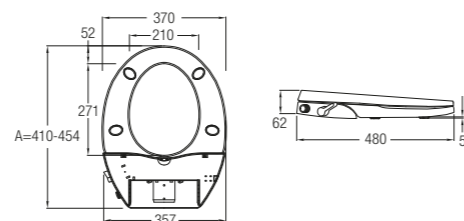

Squatting Pans

Pans

Bidet Seats

Manual Bidet Seat

Manual Bidet Seat, Round Shape WBTS800110WW

480 x 370 x 62

Application:
Luton WC
Sheffield WC
Monaco WC

Manual Bidet Seat, V Shape WBTS800171WW