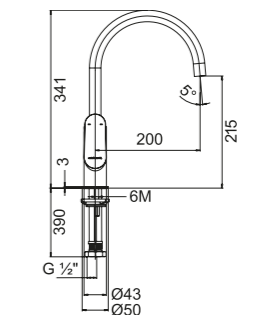

★★ 4-6L/MIN

**Ferla-N 1/2" 2 Way
Tap With Flange**

WBFA300768CP

★★ 4-6L/MIN

**Ferla-N Single Lever
1/2" Deck-Mounted
Sink Mixer With Swivel
Spout**

WBFA301335CP

Swivel Spout
With Flexible Hose

★★ 4-6L/MIN