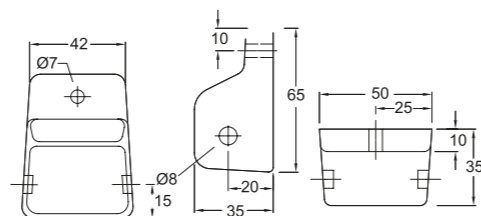

915mm

Shelf Set
WBSSSL000WW

50cm

Towel Ring Set
WBSSTG000WW

Toilet Roll Holder With Shelf Set
WBSSTH000WW

Toilet Roll Holder Set
WBSSTE000WW

Bathroom Accessories

Ceramic - Screw To Wall and
Ceramic - Semi-Recessed