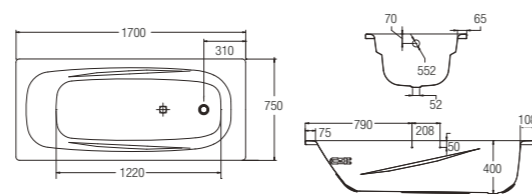

Lux

WBSS600003WW

Drop in bath with anti-slip base

✂ Length 1700 x 750 x 400

Capacity: 180Litres
Thickness: 3.5mm