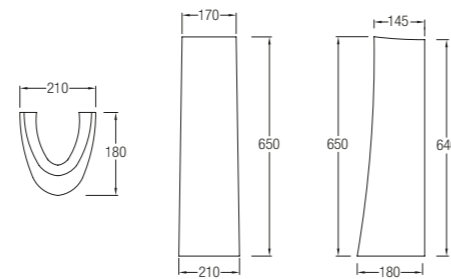

Half Pedestal
WBSBHP000WW

Universal Pedestal
WBABUN000WW

1 tap hole

Universal Pedestal
WBABUN000WW

180 x 210 x 650

Half Pedestal
WBSBHP000WW

275 x 290 x 385

Boston 400
WBSABS101WW