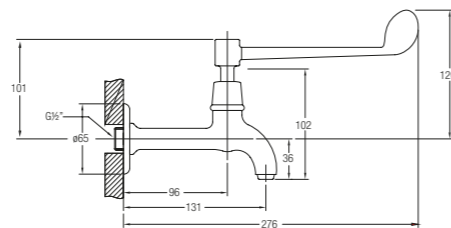

Faucets

Medical Tap , Self-Closing Tap and Angle Valve

**Wall-Mounted Elbow
Action Pillar Tap**
WBFA300603CP

Without Waste.
Without Flexible Hose

☆☆ 4-6L/MIN

**Deck-Mounted Elbow
Action Pillar Tap**
WBFA300602CP