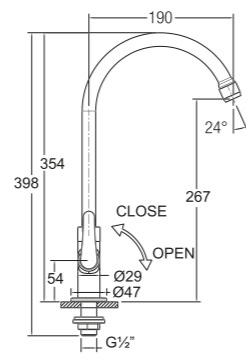

Fermo-N '1/2" Wall-Mounted Sink Tap
WBFA301404CP
With Swivel (Round) Spout

★★ 4-6L/MIN

Faucets & Showers

Faucets

Asti-N Series and Trevi Series

Asti-N '1/2" Cross Handle Stop Valve With Flange
WBFA300605CP