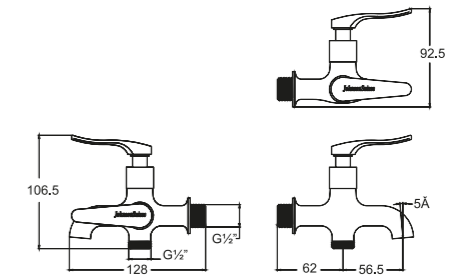

WBFA301482CP

With Screw Collar and Flange

★★ 4-6L/MIN