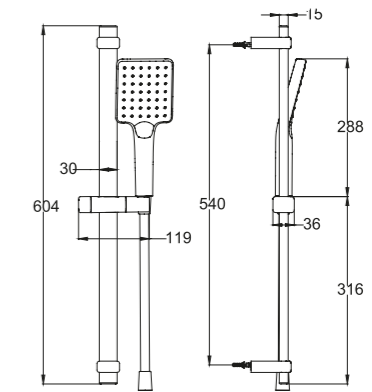

Showers

Shower Kits

Flores-N Shower Kit WBFA301644CP

- Shower bar
- 96x110 mm hand shower

1. 3 functions:
2. Massage
   - Spray
   - Spray+Massage

- 1750mm flexible shower hose (PVC)

Sliding holder

★★ 6-8L/MIN

Bering Shower Kit WBFA301079CP ★★ WBFA301079C2S 🌿

- Shower bar
- 120mm hand shower

1. 3 functions:
2. Massage
   - Spray
   - Spray+Massage

- 1750mm flexible shower hose

Sliding holder

★★ 6-8L/MIN

🌿 5-7L/MIN