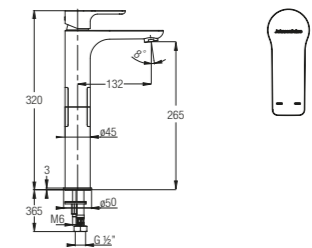

Without Waste
 Without Flexible Hose

★★ 4-6L/MIN

**Trento Single Lever
 Tall Basin Mixer**
 WBFA301345CP

Without Waste
 With Flexible Hose

★★ 4-6L/MIN

Faucets & Showers

Faucets

Trento Series