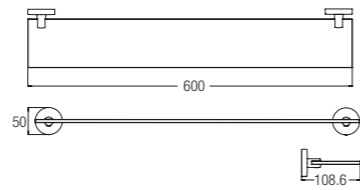

Tumbler Holder
WBBA100260CP