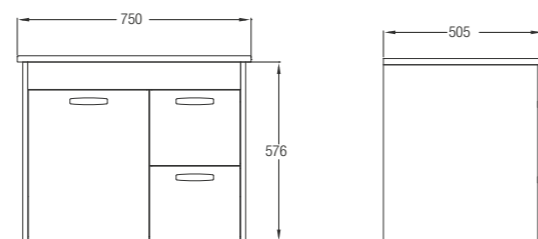

- 750 x 505 x 576
- Includes Basin
- 1 tap hole
- Drawer & Door

Treviso 600
WBSC950145WW
Basin And Furniture Set