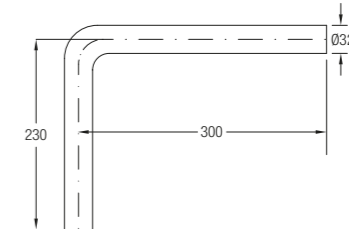

Installation System

Flush Pipe and Accessories

S/S 'L' Shape WC Flush Pipe

WBFT400431CP

300L x 230W x 32H mm