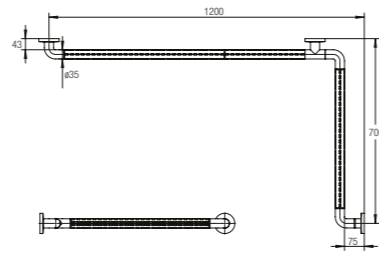

Wall-hinged Support Rail
WBBA100336SS

730mm