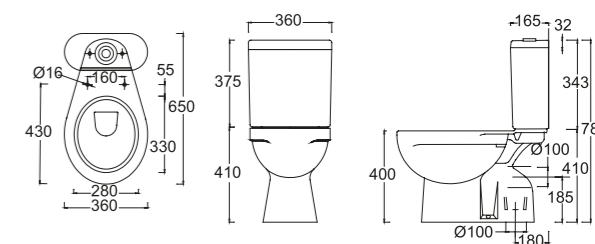

- 635 x 380 x 795
- WBTS800172WW (UF)
WBTS800161WW (PP)
- WBTS800169WW

Terni WBSETN202WW

Washdown 4.5/3L
+ BO 200/250mm
+ HO 185mm

- 680 x 380 x 760
- WBTS800161WW (PP)
- WBTS800169WW

Siena WBSESN101WW

Washdown 4.5/3L
+ BO 210mm
+ BO 250mm

- 650 x 360 x 785
- WBTS800179WW (UF)
WBTS800143WW (PP)
- WBTS800110WW

Luton WBSELT221WW WBSELT121WW

Washdown 6/3L
+ BO 180mm
+ HO 185mm

- 650 x 360 x 785
- WBTS800039WW (UF)
WBTS800143WW (PP)
- WBTS800110WW