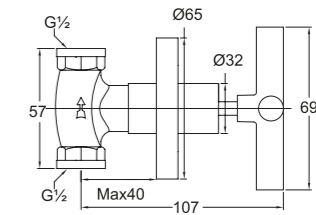

Fermo-N '1/2" Wall-Mounted Sink Tap
WBFA301404CP
With Swivel (Round) Spout

★★ 4-6L/MIN

Faucets & Showers

Faucets

Asti-N Series and Trevi Series

Asti-N '1/2" Cross Handle Stop Valve With Flange
WBFA300605CP