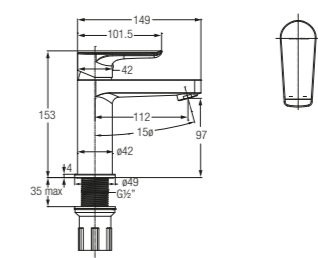

Without Waste.
With Flexible Hose

★★ 4-6L/MIN