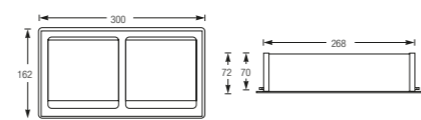

Double Robe Hook
WBBA100133CP