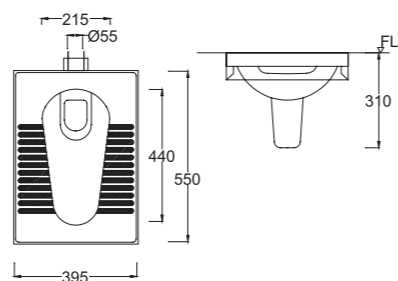

Andermatt-N Integral P TRAP WBACAM002WW

550 x 395 x 310

For Installation with:
WBSFNV005WW
Nova C Cistern Set 4.5/3L
With Integral Trap and tread plates
Roughing-in distance HO:
145mm