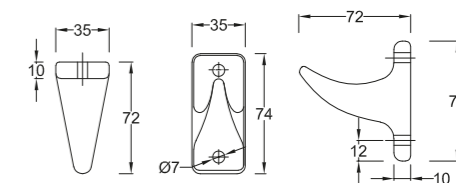

Soap & Sponge Holder
WBBSR000WW