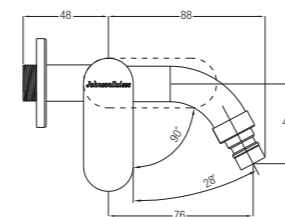

WBFA300770CP

★★ 4-6L/MIN