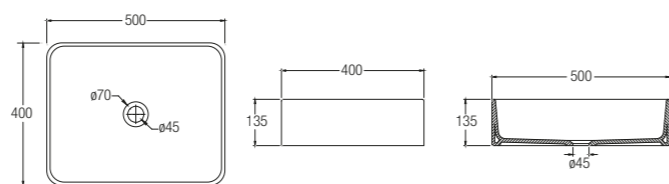

500 x 400 x 135