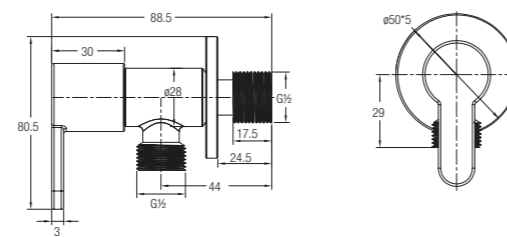

Faucets & Showers

Faucets

Murano Series (Stainless Steel - SS)

Murano 1/2" Slim Bib Tap With Wall Flange
WBFA301417SS

★★ 4-6L/MIN

Murano 1/2" Washing Machine Tap With Wall Flange
WBFA301419SS

★★ 4-6L/MIN

Murano 1/2" Angle Valve With Wall Flange
WBFA301420SS