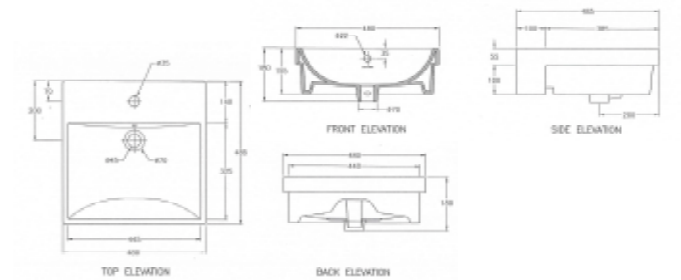

Basins

Semi-Recessed

Gemelli Rectangular 550
WBAAGM101WW

- 550 x 480 x 165
- 1 tap hole

Trezzo-N 480
WBAATZ202WW

- 480 x 485 x 180
- 1 tap hole

Basel
WBSABA201WW

- 450 x 450 x 160
- 1 tap hole