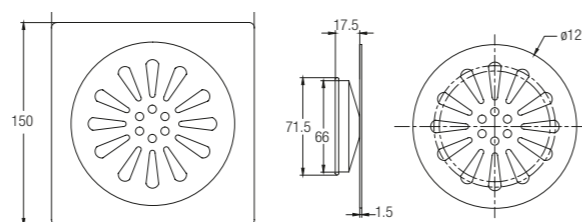

Length 150mm X 150mm