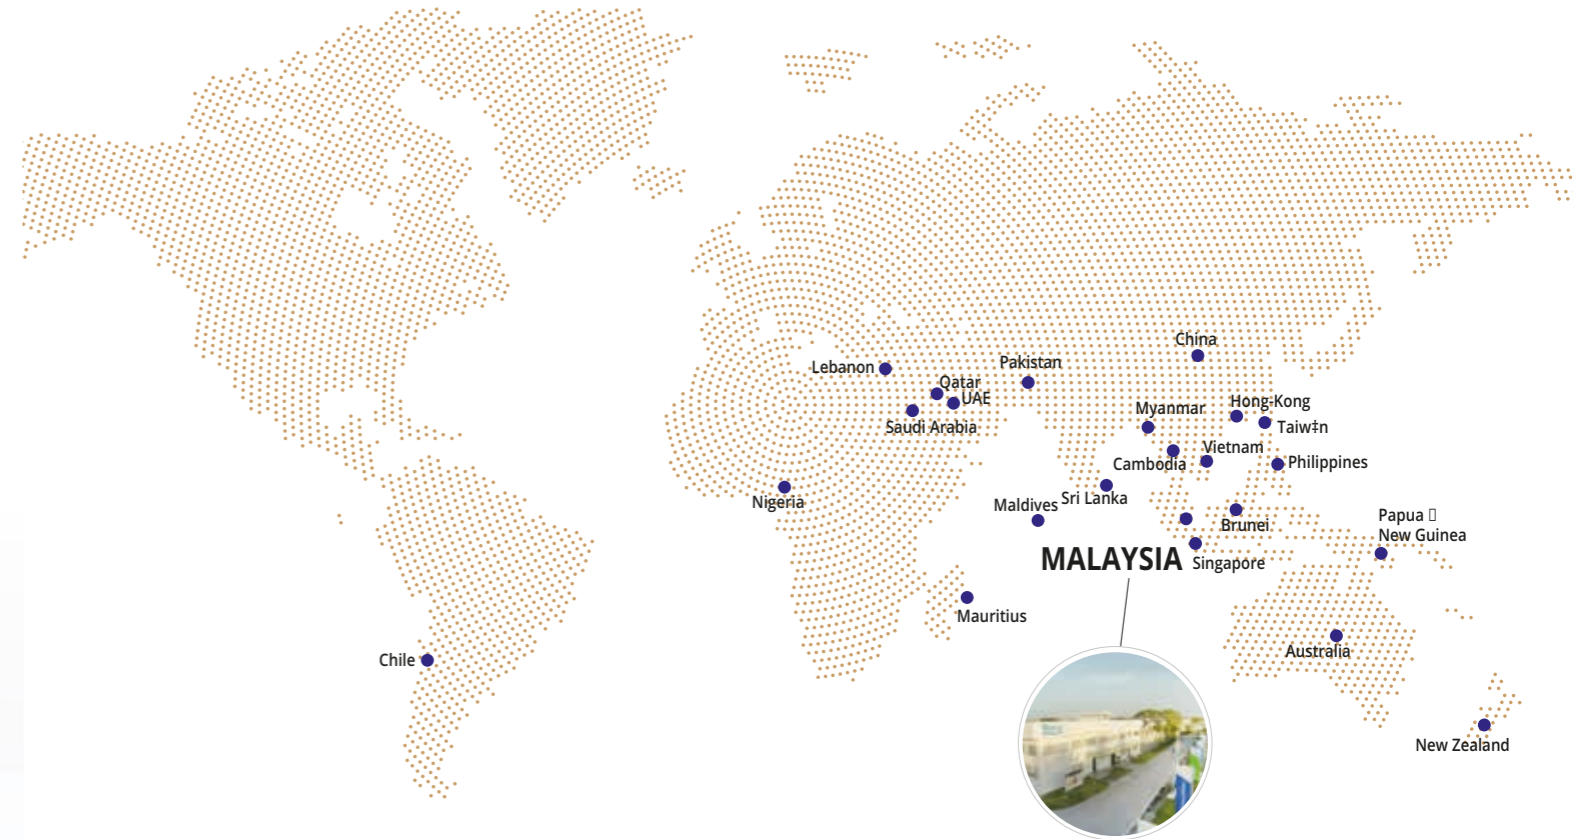

Malaysia

Singapore

Australia

Keeps Growing & Expanding

The **JohnsonSuisse** brand has become the reference point for consumers and professionals alike in Malaysia and Singapore, and its products are specified in prestigious hotels and housing projects in Hong Kong, China and Sri Lanka, amongst others.