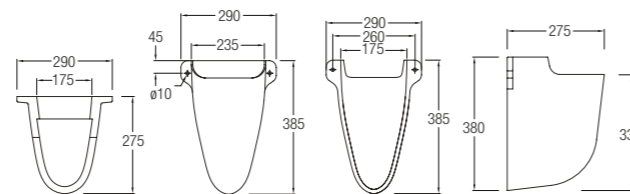

Half Pedestal
WBSBHP000WW

Universal Pedestal
WBABUN000WW

1 tap hole

Universal Pedestal
WBABUN000WW

180 x 210 x 650

Half Pedestal
WBSBHP000WW

275 x 290 x 385

Boston 400
WBSABS101WW

400 x 365 x 190

1 tap hole

Gemelli Basins Benefits

WITH OR WITHOUT TAP HOLE

With tap hole as a space saving choice. Without tap hole allows for side faucet pairing that gives a unique look.

AVAILABLE IN SEMI-INSERTS, COUNTERTOPS, UNDERCOUNTER