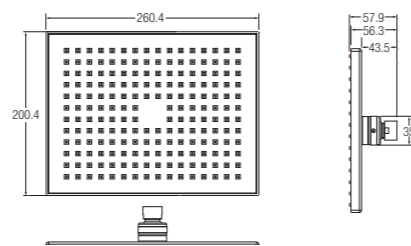

★★ **6-8L/MIN**

Showers

Fixed Shower Heads

Flores II Fixed Rectangle Shower Head
WBFA301234CP

🔧 200x260mm.
1 function:
- Spray

★★ 6-8L/MIN

Belice Fixed Round Shower Head
WBFA301233CP

🔧 ∅150mm.
1 function:
- Spray