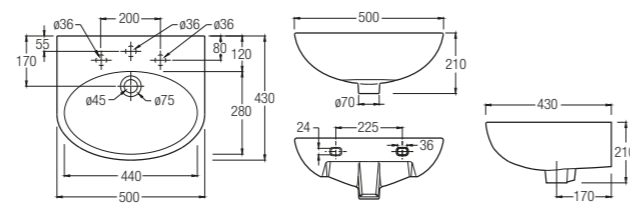

Basins

Wall Hung Basins and Pedestals

Boston 500
WBSABS201WW

500 x 430 x 210

Half Pedestal
WBSBHP000WW

Universal Pedestal
WBABUN000WW

1 tap hole

Universal Pedestal
WBABUN000WW