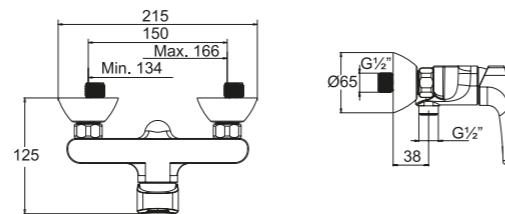

WBFA301323CP

Without Shower Kit

★★ 6-8L/MIN

See compatible shower accessories on page 176 to 191