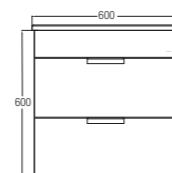

Furniture Drawer Set,
Dark Oak

- 600 x 485 x 600
- Includes Basin
- 1 tap hole
- Drawer

Parma 600
WBSC950149WW

Furniture Drawer Set, White