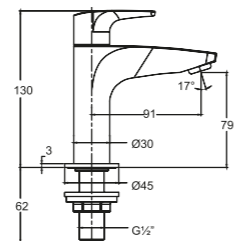

WBFA301446CP

Without Waste
Without Flexible Hose

★★ 4-6L/MIN

Felino Single Lever Quarter Turn Concealed Shower Tap

WBSA301447CP

See compatible shower accessories on page 176 to 191

Felino Single Lever 1/2\"/>