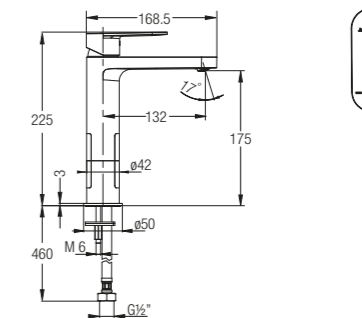

Without Waste
Without Flexible Hose

★★ 4-6L/MIN

**Ferla-N Single Lever
Mezzo Plus Basin Mixer**
WBFA301341CP

Without Waste
With Flexible Hose

★★ 4-6L/MIN

**Ferla-N Single Lever
1/2" Tall Basin Pillar Tap**