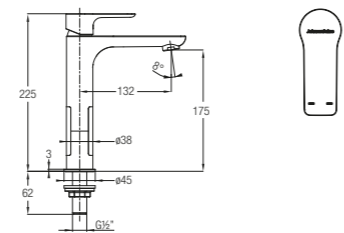

**Trento Single Lever 1/2\"/>
Mezzo Plus Basin Pillar
Tap**
WBFA301350CP

**Trento Single Lever
Mezzo Plus Basin Mixer**
WBFA301344CP