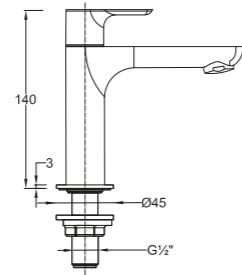

Faucets

Trento Series

**Trento Single Lever 1/2\"/>
 Quarter Turn
 Basin Pillar Tap**
 WBFA301455CP

Without Waste
 Without Flexible Hose

★★ 4-6L/MIN

**Trento Single
 Lever 1/2\"/>
 Basin Pillar Tap**
 WBFA301316CP