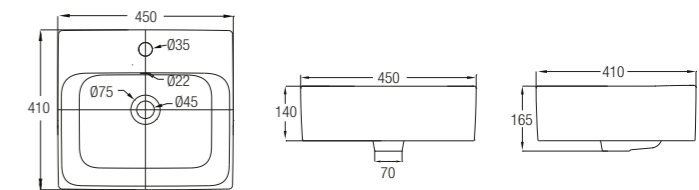

LIFETIME WARRANTY

Against manufacturing defects for vitreous china products.

Gemelli Rectangular 450
WBAAGM111WW

450 x 410 x 165

1 tap hole

Gemelli Oval 450
WBAAGM141WW

450 x 410 x 165

1 tap hole