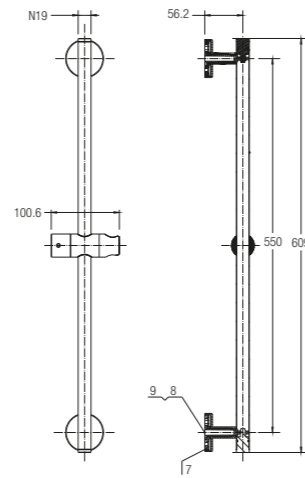

Sliding Bar (Round)
WBFA300581CP

With Soap Dish

Length: 600mm,
Size : Ø25mm (Round)

Bath Spout
WBFA300668CP

Length: 150mm

Showers

Wall Outlets and Wall Brackets

1/2" Wall Mounted Outlet (Brass)
WBFA300641CP