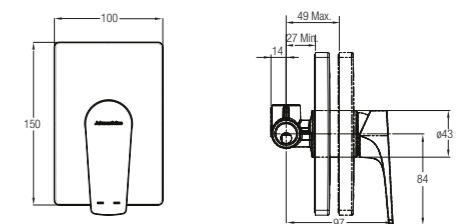

See compatible shower
accessories on page 176 to
191