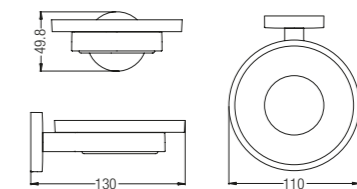

Double Tower Bar
WBBA100159CP
805mm

Soap Dish
WBBA100155CP

Double Bath Tower Shelf
WBBA100176CP
630mm

Bathroom Accessories

Brass Chrome, Trendy Series

Hanger
WBBA100257CP

Soap Dish
WBBA100258CP

Bathroom Accessories