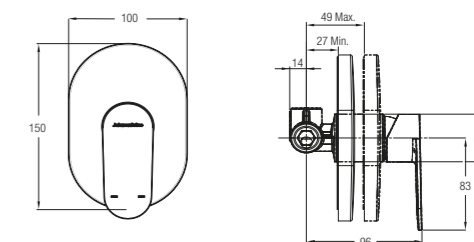

Ferla-N Single Lever Wall-Mounted Shower Mixer

WBFA301327CP

Without Shower Kit

See compatible shower accessories on page 176 to 191

★★ 6-8L/MIN

Ferla-N Single Lever Concealed Shower Tap

WBSA301313CP

See compatible shower accessories on page 176 to 191