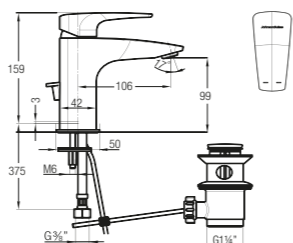

With Pop-up Waste
With Flexible Hose

★★ 4-6L/MIN WBFA301300CP

Felino Single Lever Concealed Shower Mixer