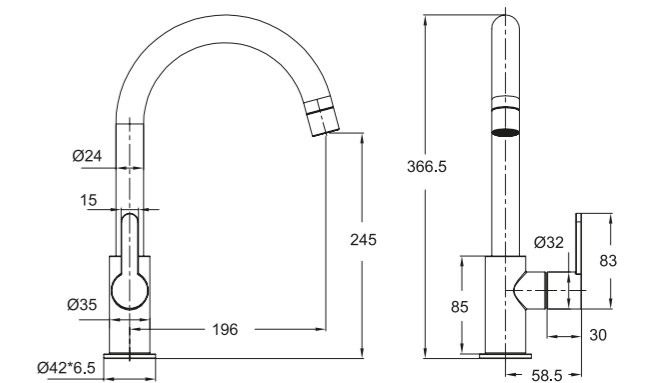

Murano 1/2" Deck-Mounted Sink Tap With Swivel Spout SS
WBFA301423SS

Without Flexible Hose

★★ 4-6L/MIN