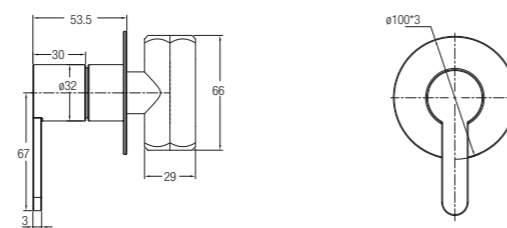

Murano 1/2" Concealed Shower Tap SS
WBFA301421SS

Without shower kit.

See compatible shower accessories on page 176 to 191