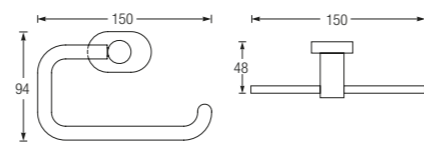

Double Tower Bar
WBBA100159CP
805mm