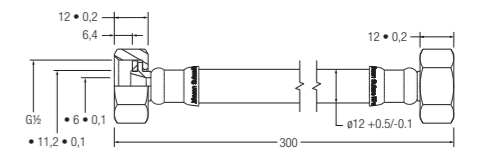

Length : 1.2m

Stainless Steel Reinforced Flexible Hose
WBFA300714CP

Length: 400mm

Double Interlock Shower Hose
WBFA300583CP

Length : 1.5m

Stainless Steel Reinforced Flexible Hose
WBFA300713CP

Length 300mm

PVC Shower Hose (Grey)
WBFA300587XX