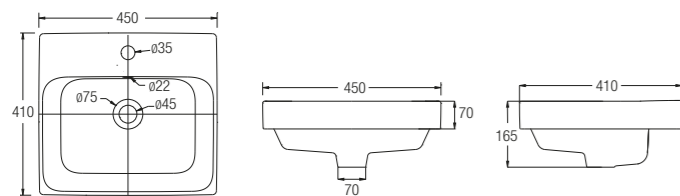

Gemelli Rectangular 450
WBAAGM121WW
450 x 410 x 165
1 tap hole