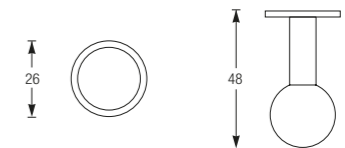

Double Semi Recessed Toilet Roll Holder (Horizontal) With Cover
WBBA100128CP