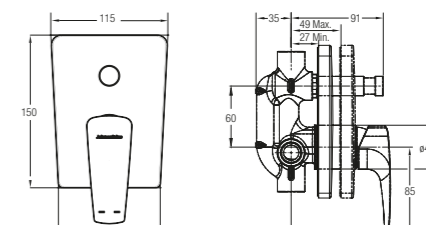

★★ 6-8L/MIN

See compatible shower accessories on page 176 to 191

Felino Single Lever Concealed Bath-Shower Mixer

WBSA301304CP

See compatible shower accessories on page 176 to 191

Felino Single Lever Wall-Mounted Bath-Shower Mixer