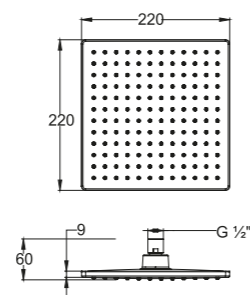

Pacific-N Fixed Shower Head
WBFA301642CP

🔧 220x220mm.
1 function:
- Spray

★★ 6-8L/MIN

Celtic Fixed Shower Head
WBFA300718CP

🔧 ∅100mm.
1 function:
- Spray

★★ 6-8L/MIN