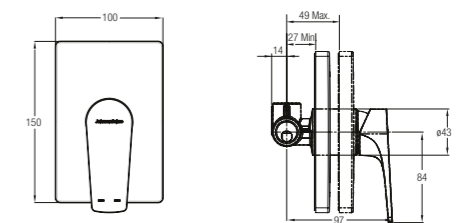

★★ 4-6L/MIN

**Misano Single Lever
Quarter Turn Concealed
Shower Tap**
WBFA301450CP

See compatible shower
accessories on page 176 to
191

**Misano Single Lever
Concealed Shower Tap**
WBSA301308CP

See compatible shower
accessories on page 176 to
191