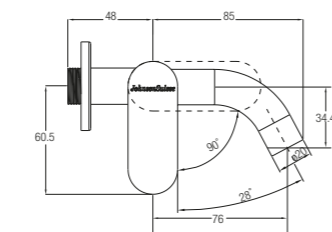

WBFA300769CP

★★ 4-6L/MIN

**Ferla-N 1/2" Deck-Mounted Sink Tap
With Swivel (Round)
Spout**