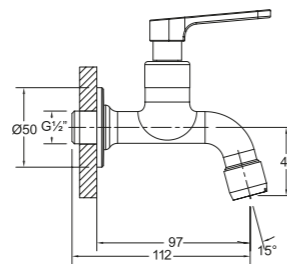

Fermo-N 1/2" Bib Tap With Wall Flange

WBFA301401CP

★★ 4-6L/MIN

Fermo-N 1/2" 2 Way Angle Valve