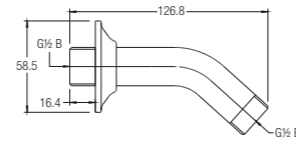

Showers

Shower Arms

Brass Shower Arm
WBFA300579CP
and Flange

Length : 100mm

Brass Shower Arm
(Round)
WBFA300664CP
and Flange