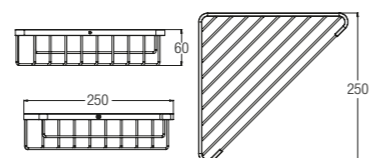

250 x 250 x 60mm

Toilet Roll Holder with Shelf
WBBA100365CP

200x110mm

Double Toilet Roll Holder with Shelf
WBBA100368CP

300x104mm

Bathroom Accessories

Special Needs

Horizontal Bend Grab Bar
WBBA100335SS