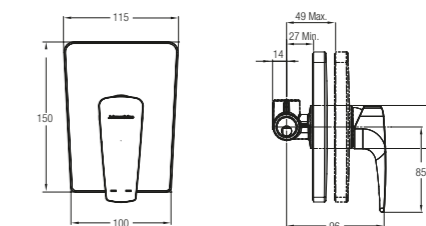

WBSA301302CP

See compatible shower accessories on page 176 to 191

Felino Single Lever Wall-Mounted Shower Mixer