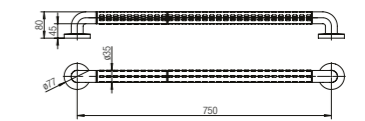

700 X 700mm

Assist Back Rest
WBBA100340SS

L-shape Grab Bar
WBBA100341SS

750 X 750mm

Straight Grab Bar
WBBA100342SS

750mm

Flip-up Shower Seat
WBBA100343SS

Take care of our origins,
and it will take care of our future.
JohnsonSuisse, 2023.