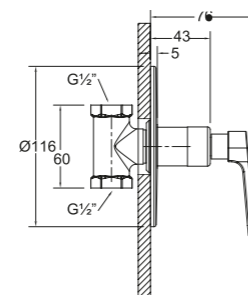

WBFA301402CP

★★ 4-6L/MIN

Fermo-N 1/2" Angle Valve CW Handshower Holder

WBFA301484CP

Fermo-N 1/2" Concealed Shower Tap

WBFA301406CP

Fermo-N 1/2" Angle Valve

WBFA301405CP