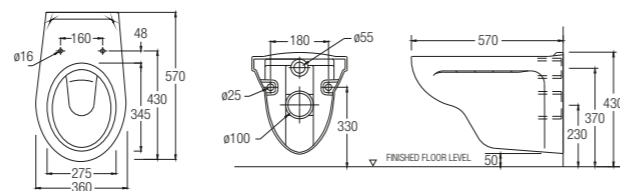

1. **Monaco**
   WBSDMO100WW
   Washdown
2. 570 x 360 x 380
   - WBTS800039WW (UF)
   - WBTS800110WW