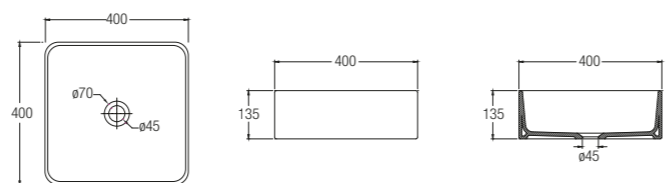

Valencia Slim Square
WBVC950142WW

400 x 400 x 135

Valencia Slim Round
WBVC950144WW