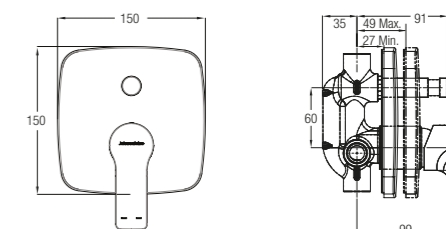

Trento Single Lever Concealed Bath-Shower Mixer

WBSA301319CP

See compatible shower accessories on page 176 to 191