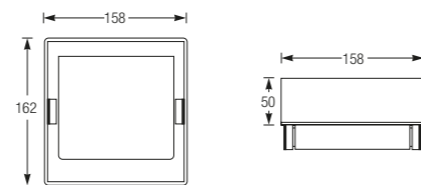

Robe Hook
WBBA100132CP