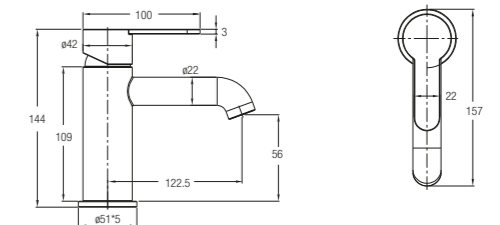

Faucets & Showers

Faucets

Murano Series (Stainless Steel - SS)

Murano Single Lever 1/2" Basin Pillar Tap

WBFA301414SS

Without Waste.
Without Flexible Hose

★ ★ 4-6L/MIN