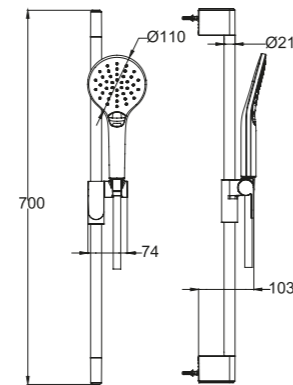

- 3 functions:
- Massage
 - Spray
 - Spray+Massage

- 1750mm flexible shower hose (PVC)

Sliding holder

★★ 6-8L/MIN

Showers

Sliding Bars and Bath Spouts

Sliding Bar
WBFA300694CP

Length: 600mm,
Size : Ø19mm (Round)