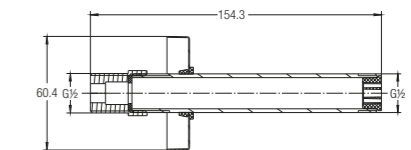

Length: 150mm

Brass Shower Arm
WBFA301186CP
and Flange