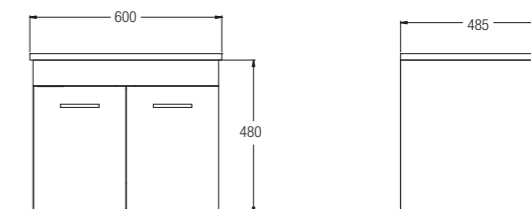

- 600 x 485 x 480
- Includes Basin
- 1 tap hole
- Door