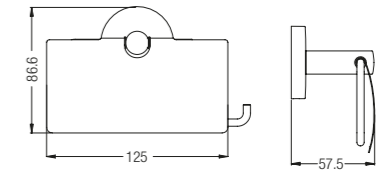

Towel Rack
WBBA100265CP
600mm