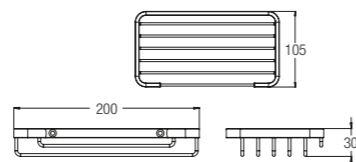

Grated Container
WBBA100279CP

300mm