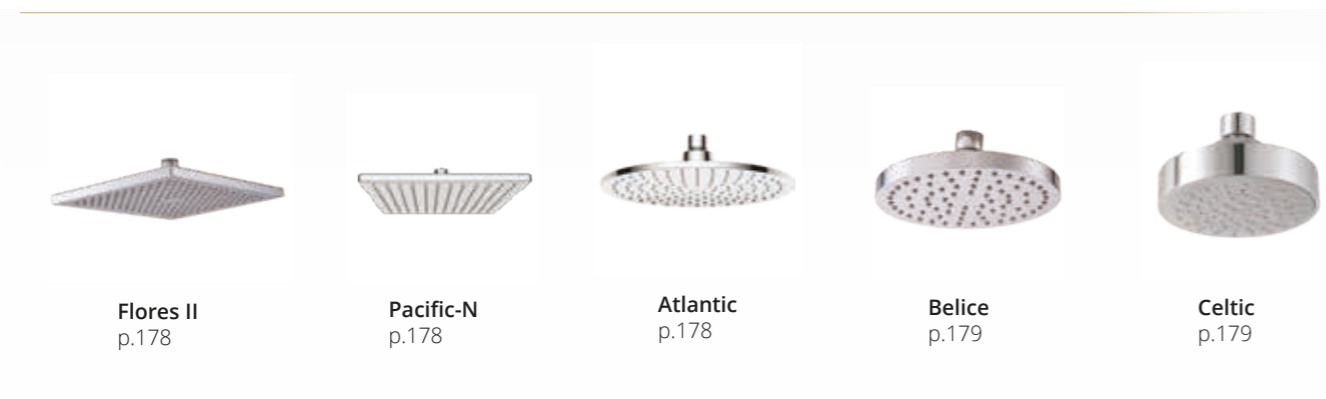

Fixed Shower Heads