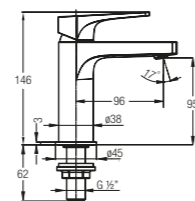

**Misano Single Lever
Basin Mixer**
WBFA301305CP

With Pop-up Waste
With Flexible Hose

★★ 4-6L/MIN