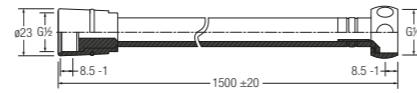

Brass Shower Arm
WBFA300578CP
and Flange

Length : 300mm

PVC Shower Hose
WBFA300756XX
in Silver Colour

Length : 1.5m

Reinforced Flexible Hose
WBFA301613CP
with Angle Valve

Length: 400mm

Double Interlock Hose
WBFA301090CP