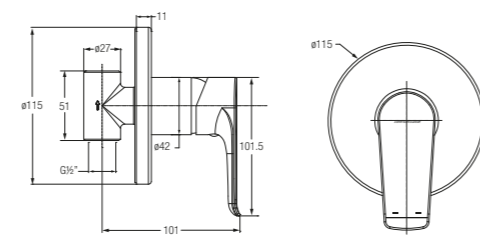

Milano Single Lever Concealed Shower Tap

WBFA301504CP

See compatible shower accessories on page 176 to 191