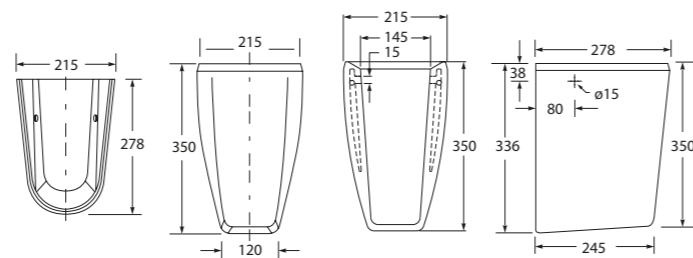

- ✂ 500 x 410 x 185
- 1 tap hole

Bergamo Square
WBSABQ101WW

- ✂ 550 x 450 x 170
- ⊕ Bergamo Square Half Pedestal
- 1 tap hole

Bergamo Square Half Pedestal
WBSBBQ000WW

- ✂ 300 x 180 x 290

Trezzo-N 480
WBSATZ101WW

- ✂ 480 x 485 x 185
- 1 tap hole

Basins

Wall Hung Basins and Pedestals

Modena
WBSAMD101WW

- ✂ 600 x 470 x 200
- ⊕ Modena Half Pedestal WBSBMD000WW
- 1 tap hole

Windsor Corner
WBSAWC100WW

- ✂ 410 x 470 x 175
- 1 tap hole

Modena Half Pedestal
WBSBMD000WW

- ✂ 278 x 215 x 350

Windsor 480
WBSAWR201WW

- ✂ 480 x 370 x 185
- 1 tap hole

Como
WBSACM101WW

- ✂ 520 x 425 x 195
- ⊕ Como Half Pedestal WBSBCM000WW 275 x 225 x 350
- 1 tap hole