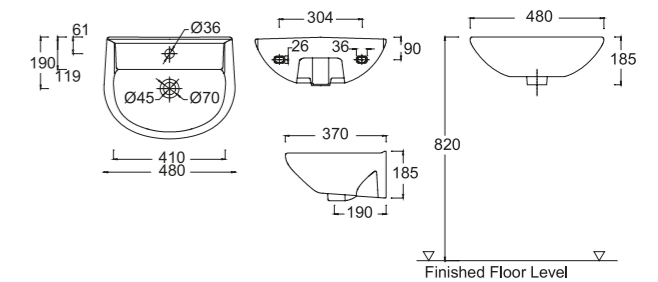

- ✂ 480 x 370 x 185
- 1 tap hole

Como
WBSACM101WW