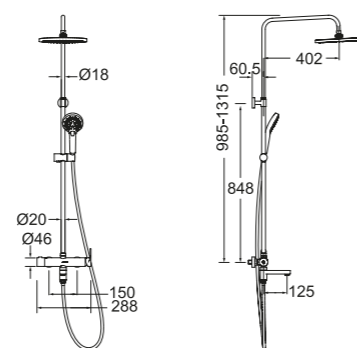

- High flow ø250 mm overhead rain shower
- 1500 mm flexible shower hose, PVC
- Ergonomic ø110 mm hand shower.

3 functions:
- Massage
- Spray
- Spray+Massage

Hand shower holder

★★ 8-10L/MIN

Gavi-N Single Lever 3 Way Wall-Mounted Shower Mixer Column, (Round) WBFA301567CP

- High flow ø250 mm overhead rain shower
- 1500 mm flexible shower hose, PVC
- Ergonomic ø110 mm hand shower.

3 functions:
- Massage
- Spray
- Spray+Massage

Hand shower holder
Comes with foldable Spout

★★ 8-10L/MIN