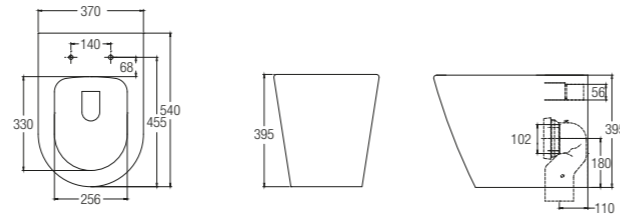

Water Closets

Back-To-Wall

Treviso
WBSC950161WW
 Washdown + BO 110mm +
 HO 180mm

- ✓ 540 x 370 x 395
- 🚰 WBTS800173WW (UF)
- 💡 WBTS800169WW

🌊🌊🌊

Sheffield BO/BI
WBSESF212WW
 Washdown + BO /BI 105mm

- ✓ 615 x 360 x 410
- 🚰 WBTS800088WW (PP)
- 💡 WBTS800110WW