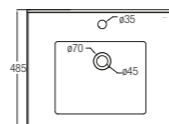

Furniture Drawer Set,
Dark Oak

- 600 x 485 x 600
- Includes Basin
- 1 tap hole
- Drawer

Parma 600
WBSC950149WW

Furniture Drawer Set, White