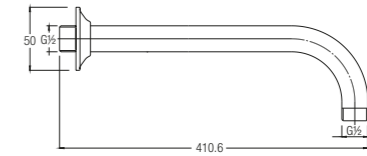

Length 400mm

Brass Shower Arm
(Square)
WBFA300707CP
and Flange