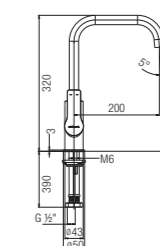

Trento Single Lever 1/2\"/>

With Flexible Hose

★★ 4-6L/MIN