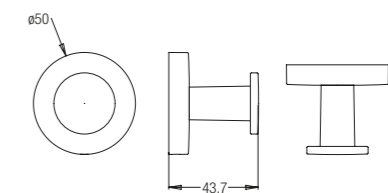

Double Tower Bar
WBBA100159CP
805mm

Soap Dish
WBBA100155CP

Double Bath Tower Shelf
WBBA100176CP
630mm

Bathroom Accessories

Brass Chrome, Trendy Series

Hanger
WBBA100257CP

Soap Dish
WBBA100258CP

Bathroom Accessories