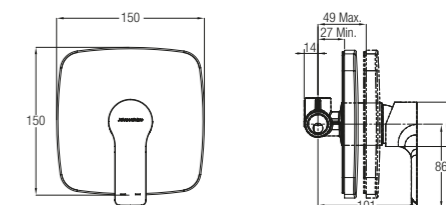

Trento Single Lever Concealed Shower Mixer

WBSA301317CP

See compatible shower accessories on page 176 to 191

Trento Single Lever Wall-Mounted Bath-Shower Mixer

WBFA301330CP

Without Shower Kit

See compatible shower accessories on page 176 to 191

★★ 6-8L/MIN