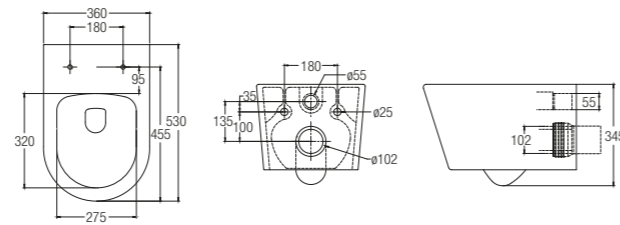

🌊🌊

Sheffield BO/BI
WBSESF222WW
 Washdown + BO /BI 105mm

- ✓ 615 x 360 x 410
- 🚰 WBTS800088WW (PP)
- 💡 WBTS800110WW

WBSESF112WW
 Washdown + HO /BI 200mm

- ✓ 615 x 360 x 410
- 🚰 WBTS800088WW (PP)
- 💡 WBTS800110WW

WBSESF122WW
 Washdown + HO /TI 200mm

- ✓ 615 x 360 x 410
- 🚰 WBTS800088WW (PP)
- 💡 WBTS800110WW

Water Closets

Wall Hung

- Treviso**
WBSC950160WW 
 Washdown
-  530 x 360 x 345
 -  WBTS800173WW (UF)
 -  WBTS800170WW