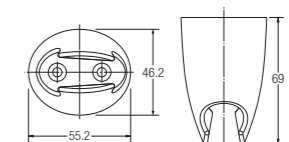

Showers

Sliding Bars and Bath Spouts

Sliding Bar
WBFA300694CP

Length: 600mm,
Size : Ø19mm (Round)

Sliding Bar (Round)
WBFA300581CP

With Soap Dish

Length: 600mm,
Size : Ø25mm (Round)

Bath Spout
WBFA300668CP

Length: 150mm

Showers

Wall Outlets and Wall Brackets

1/2" Wall Mounted Outlet (Brass)
WBFA300641CP

1/2" Wall Mounted Outlet (Plastic)
WBFA300584CP

Swivel Wall Bracket
WBFA300727CP
For Hand Shower

Fixed Wall Bracket
WBFA300585CP
For Hand Shower