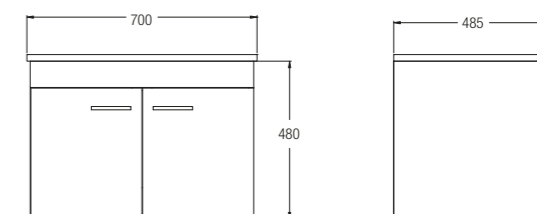

Bathroom Furniture

Vicenza 800
WBSC950148WW
Basin And Furniture Set

- 800 x 500 x 530
- Includes Basin
- 1 tap hole
- Drawer

Treviso 700
WBSC950146WW
Basin And Furniture Set

- 700 x 485 x 480
- Includes Basin
- 1 tap hole
- Door