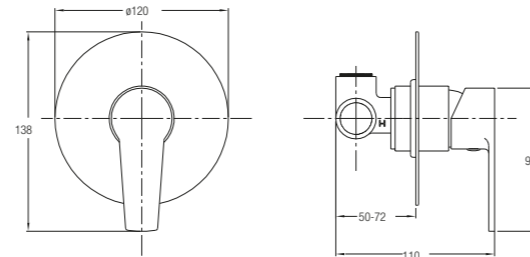

**Turin Single Lever
Concealed Shower Tap**
WBFA301438CP

See compatible shower
accessories on page 176 to
191

**Turin Single Lever
Deck-Mounted Sink
Mixer**

With Swivel Spout
Without Waste.
With Flexible Hose