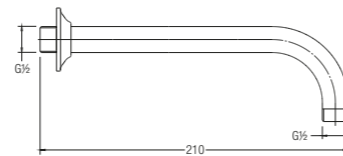

Length : 200mm

Brass Ceiling Shower Arm
WBFA300728CP
and Flange