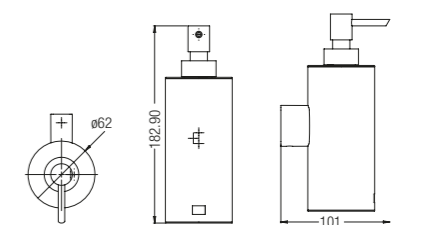

Safety Grab Bar
WBBA100130CP
650mm