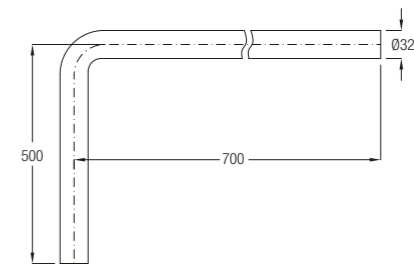

Flush Pipe and Accessories

S/S 'L' Shape WC Flush Pipe

WBFT400431CP

300L x 230W x 32H mm

S/S Bend Pipe

WBFT400601XX

700L x 500W x 32H mm

S/S 'L' Shape Urinal Flush Pipe