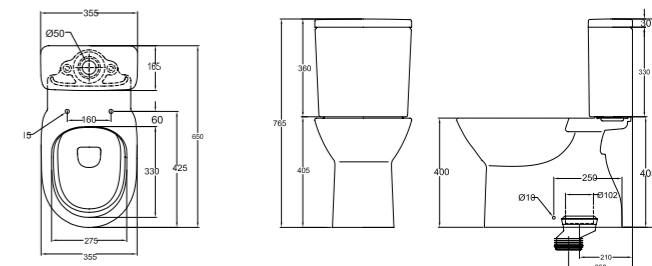

Siena WBSESN101WW

Washdown 4.5/3L
+ BO 210mm
+ BO 250mm

- 650 x 360 x 785
- WBTS800179WW (UF)
  WBTS800143WW (PP)
- WBTS800110WW