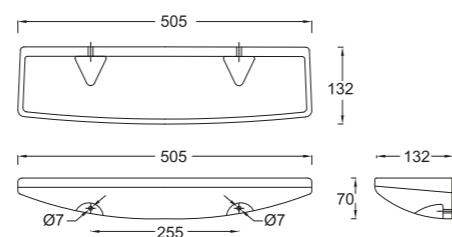

915mm

Shelf Set
WBSSSL000WW

50cm

Towel Ring Set
WBSSTG000WW

Toilet Roll Holder With Shelf Set
WBSSTH000WW

Toilet Roll Holder Set
WBSSTE000WW

Bathroom Accessories

Ceramic - Screw To Wall and
Ceramic - Semi-Recessed