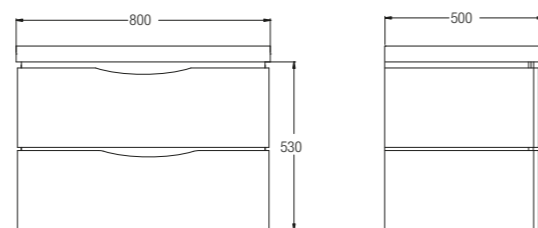

Bathroom Furniture

Vicenza 800
WBSC950148WW
Basin And Furniture Set

- 800 x 500 x 530
- Includes Basin
- 1 tap hole
- Drawer

Treviso 700
WBSC950146WW
Basin And Furniture Set

- 700 x 485 x 480
- Includes Basin
- 1 tap hole
- Door