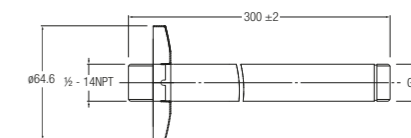

Length : 200mm

Brass Ceiling Shower Arm
WBFA300728CP
and Flange

Length: 150mm

Brass Shower Arm
WBFA301186CP
and Flange

Length : 200mm
(45 Degree Angle)

Brass Ceiling Shower Arm
WBFA300580CP
and Flange

Length: 300mm