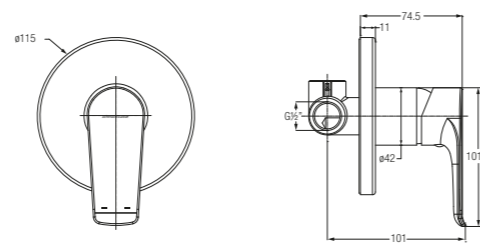

Milano Single Lever Concealed Shower Mixer

WBFA301503CP

See compatible shower accessories on page 176 to 191