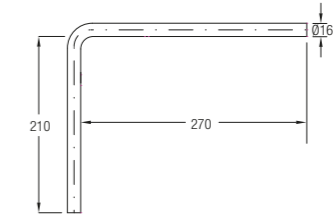

S/S 'L' Shape Urinal Flush Pipe

WBFT400908CP

270L x 210W x 16H mm

(For Santana Only)