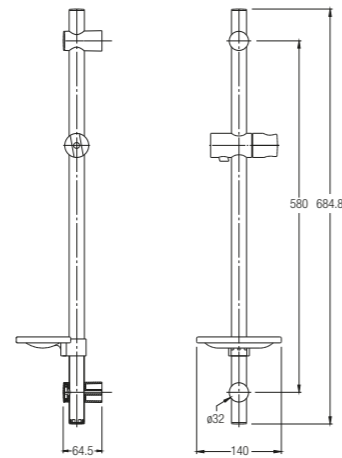

Bath Spout
WBFA300668CP

Length: 150mm