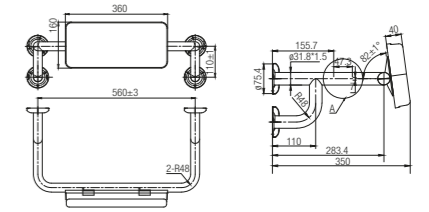

L-shape Grab Bar
WBBA100341SS

750 X 750mm