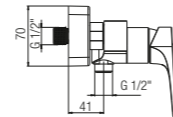

**Misano Single Lever
Wall-Mounted Bath-
Shower Mixer**
WBFA301326CP

Without Shower Kit

See compatible shower
accessories on page 176 to
191

★★ 4-6L/MIN