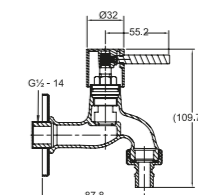

Faucets & Showers

Faucets

Fermo-N Series

Fermo-N '1/2" Ablution Tap CW Wall Flange
WBFA301481CP

★★ 4-6L/MIN

Fermo-N '1/2" Deck-Mounted Sink Tap
WBFA301403CP
With Swivel (Round) Spout

★★ 4-6L/MIN

Fermo-N '1/2" Wall-Mounted Sink Tap
WBFA301404CP
With Swivel (Round) Spout

★★ 4-6L/MIN

Faucets & Showers

Faucets

Asti-N Series and Trevi Series

Trevi 1/2" Washing Machine Tap With Screw Collar
WBFA300661CP
1/2" - 3/4"