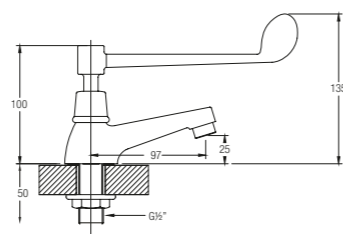

**Deck-Mounted Self-Closing
Tap (Standard)**
WBFA301624CP

Without Waste.
Without Flexible Hose

☆☆☆ 1.5-4L/MIN

☆☆ 2L/MIN