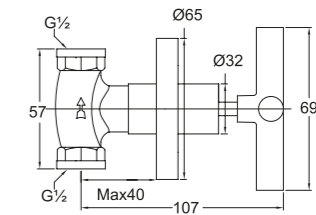

Asti-N '3/4" Cross Handle Stop Valve With Flange
WBFA300672CP