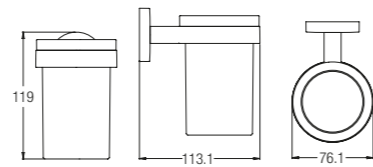

Soap Dispenser
WBBA100261CP
200ml