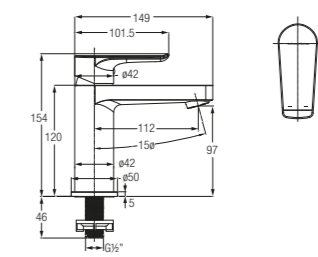

★★ 4-6L/MIN WBFA301441CP

★★ 4-6L/MIN WBFA301441C2S

Faucets & Showers

Faucets

Milano Series

**Milano Single Lever 1/2\"/>
Basin Pillar Tap**
WBFA301501CP

Without Waste.
Without Flexible Hose

★★ 4-6L/MIN