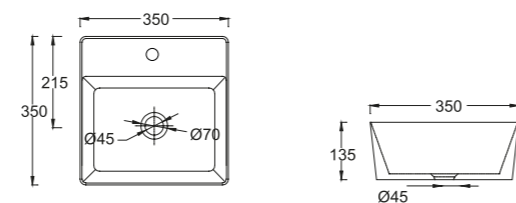

390 x 390 x 130

- WW WHITE ● SD SAND
- AH ASH ● GH GRAPHITE

Venezia Slim Square
WBVC950187-*

350 x 350 x 135

1 tap hole

- WW WHITE ● SD SAND
- AH ASH ● GH GRAPHITE

Basins

Countertops