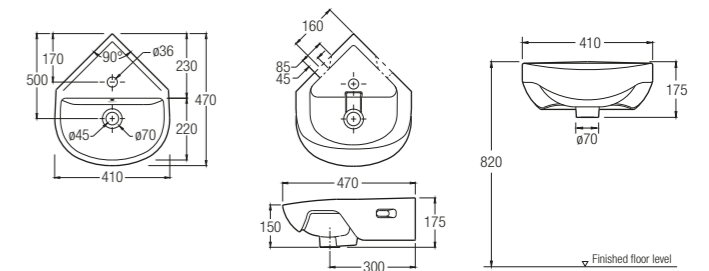

- ✂ 500 x 410 x 185
- 1 tap hole

Bergamo Square
WBSABQ101WW

- ✂ 550 x 450 x 170
- ⊕ Bergamo Square Half Pedestal
- 1 tap hole

Bergamo Square Half Pedestal
WBSBBQ000WW

- ✂ 300 x 180 x 290

Trezzo-N 480
WBSATZ101WW

- ✂ 480 x 485 x 185
- 1 tap hole

Basins

Wall Hung Basins and Pedestals

Modena
WBSAMD101WW

- ✂ 600 x 470 x 200
- ⊕ Modena Half Pedestal WBSBMD000WW
- 1 tap hole

Windsor Corner
WBSAWC100WW

- ✂ 410 x 470 x 175
- 1 tap hole