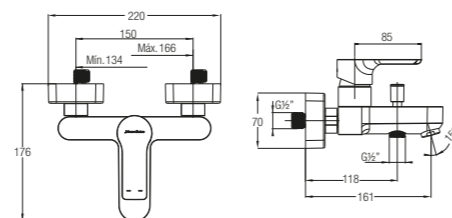

Faucets & Showers

Faucets

Trento Series

Trento Single Lever Wall-Mounted Shower Mixer

WBFA301329CP

Without Shower Kit

See compatible shower accessories on page 176 to 191

★★ 6-8L/MIN

Trento Single Lever Concealed Shower Mixer

WBSA301317CP

See compatible shower accessories on page 176 to 191

Trento Single Lever Wall-Mounted Bath-Shower Mixer

WBFA301330CP

Without Shower Kit

See compatible shower accessories on page 176 to 191

★★ 6-8L/MIN

Trento Single Lever Concealed Bath-Shower Mixer

WBSA301319CP

See compatible shower accessories on page 176 to 191

Trento Single Lever Quarter Turn Concealed Shower Tap

WBFA301456CP

See compatible shower accessories on page 176 to 191

Trento Single Lever 1/2\"/>

With Flexible Hose

★★ 4-6L/MIN

Trento Single Lever Concealed Shower Tap

WBSA301318CP

See compatible shower accessories on page 176 to 191