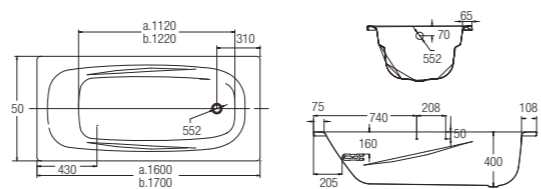

Cres
WBSS600001WW
Drop in bath with anti-slip base
Length 1600 x 750 x 395
Chrome Handgrips
Capacity: 170Litres
Thickness: 2.3mm