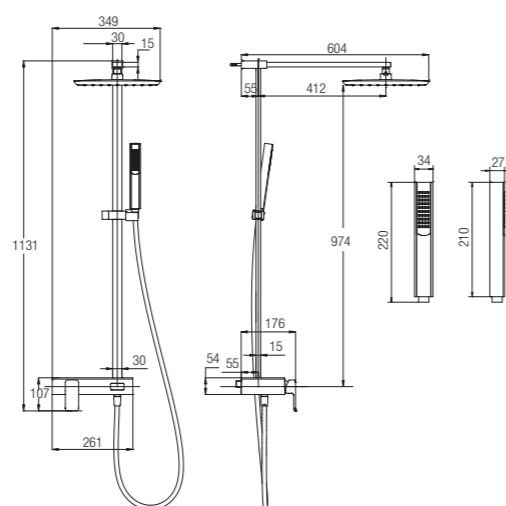

Showers

Shower Columns

Single Lever Wall-Mounted Shower Mixer Column with Panel and Button Diverter WBFA301216CP

- High flow 270 x 279 mm overhead rain shower
- 1750 mm flexible shower hose, PVC
- Ergonomic 210 x 34 mm hand shower.

1 function:
- Rain

Hand shower holder

★★ 6-8L/MIN