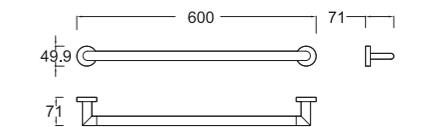

WBBA100266CP
800mm