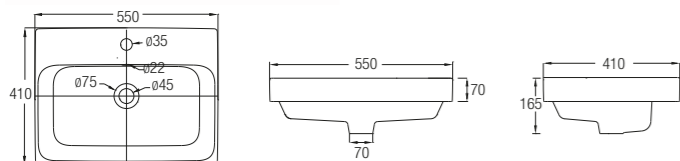

Gemelli Rectangular 550
WBAAGM131WW
550 x 410 x 165
1 tap hole