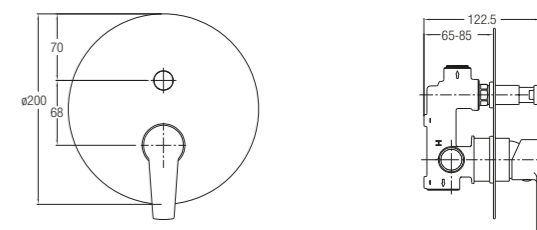

Turin Single Lever Concealed Bath-Shower Mixer

WBFA301436CP

See compatible shower
accessories on page 176 to
191