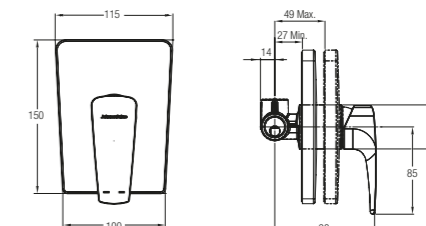

WBFA301446CP

Without Waste
Without Flexible Hose

★★ 4-6L/MIN

Felino Single Lever Quarter Turn Concealed Shower Tap

WBSA301447CP

See compatible shower accessories on page 176 to 191

Felino Single Lever 1/2\"/>