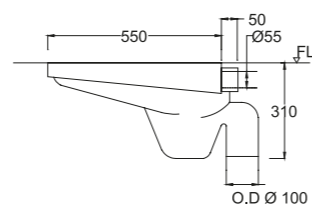

Andermatt-N Integral P TRAP WBACAM002WW

550 x 395 x 310

For Installation with:
WBSFNV005WW
Nova C Cistern Set 4.5/3L
With Integral Trap and tread plates
Roughing-in distance HO:
145mm