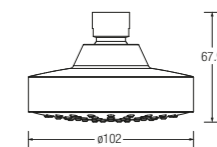

🔧 ∅230mm.
1 function:
- Spray

★★ 6-8L/MIN