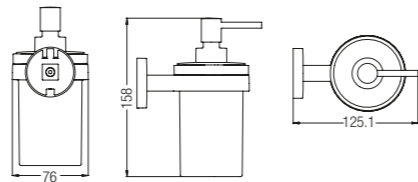

Paper Holder Without Cover Right
WBBA100262CP