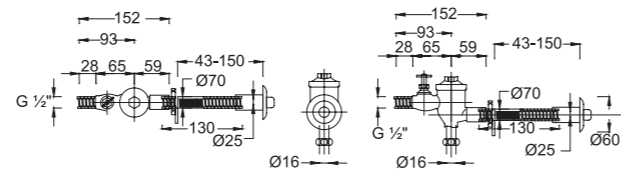

Concealed Urinal Flush Valve

WBFT400456CP
Duct type