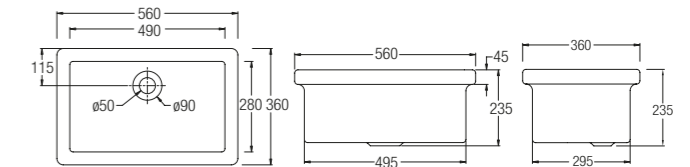

Universal Pedestal
WBABUN000WW

Handicap Basin
WBSAHC000WW

640 x 545 x 190

Basins

Utility Sinks

Lab Sink 560
WBAJLS300WW

560 x 360 x 235

Lab Sink 400
WBAJLS400WW