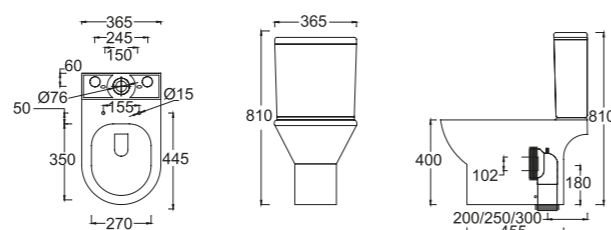

Turin
WBSC950162WW
Washdown 6/3L
+ BO 200/250/300mm
+ HO 180mm
690 x 365 x 810
WBTS800150WW (UF)
WBTS800169WW
★