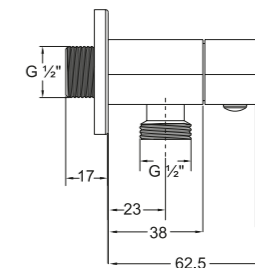

**Ferla-N 1/2" 2 Way
Tap With Flange**

WBFA300768CP

★★ 4-6L/MIN