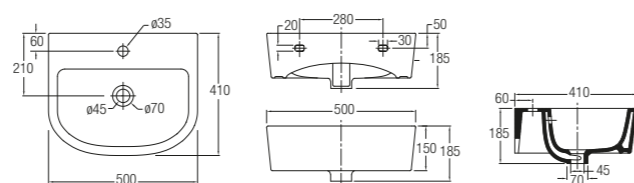

-  550 x 465 x 160
-  1 tap hole

Trieste 500
WBSC950212WW

-  500 x 420 x 150
-  1 tap hole

Basins

Wall Hung Basins and Pedestals

Latina 600
WBS950040WW

- ✂ 600 x 415 x 185
- 1 tap hole

Latina 500
WBSALT101WW

- ✂ 500 x 410 x 185
- 1 tap hole

Bergamo Square
WBSABQ101WW

- ✂ 550 x 450 x 170
- ⊕ Bergamo Square Half Pedestal
- 1 tap hole

Bergamo Square Half Pedestal
WBSBBQ000WW

- ✂ 300 x 180 x 290

Trezzo-N 480
WBSATZ101WW