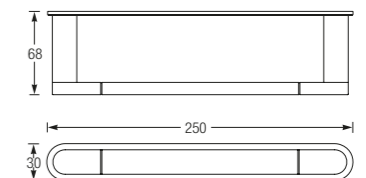

Spare Paper Holder
WBBA100153CP