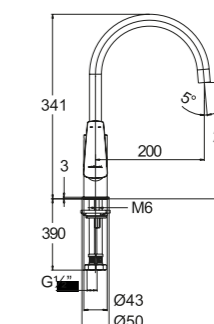

WBFA301324CP

Without Shower Kit

★★ 6-8L/MIN

See compatible shower accessories on page 176 to 191

Felino Single Lever 1/2\"/>

WBFA301331CP

Swivel Spout.
With Flexible Hose

★★ 4-6L/MIN