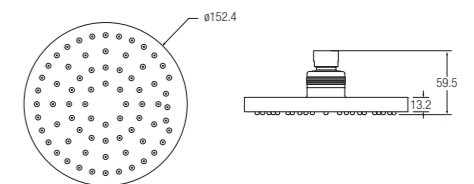

Showers

Fixed Shower Heads

🔧 200x260mm.
1 function:
- Spray

★★ 6-8L/MIN

Belice Fixed Round Shower Head
WBFA301233CP

🔧 ∅150mm.
1 function:
- Spray

★★ 6-8L/MIN

🔧 220x220mm.
1 function:
- Spray

★★ 6-8L/MIN

Celtic Fixed Shower Head
WBFA300718CP

🔧 ∅100mm.
1 function:
- Spray

★★ 6-8L/MIN

🔧 ∅230mm.
1 function:
- Spray

★★ 6-8L/MIN

Ocean II Fixed Shower Head
WBFA300571CP

🔧 ∅70mm.
1 function:
- Spray

★★ 6-8L/MIN