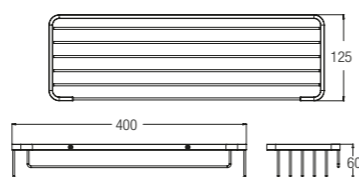

400mm

Corner Grated Container
WBBA100281CP