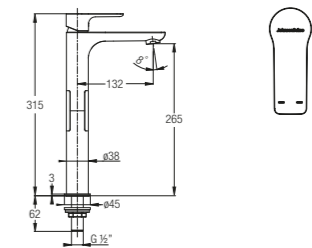

Without Waste
Without Flexible Hose

★★ 4-6L/MIN

**Trento Single Lever
Tall Basin Mixer**
WBFA301345CP