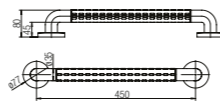

V-shape Grab Bar (Right)
WBBA100338SS

700 X 700mm