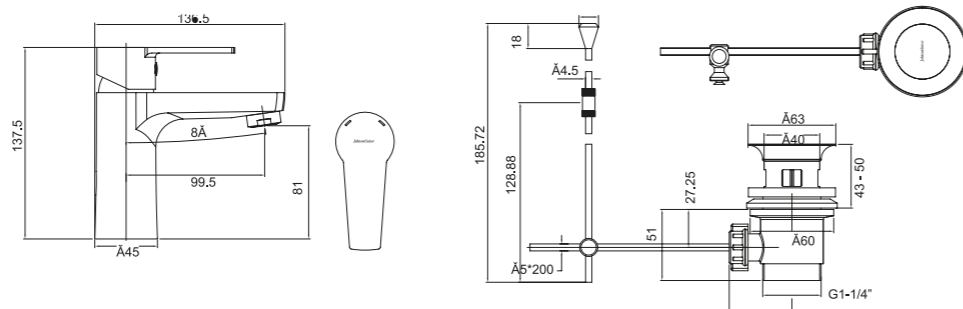

Faucets & Showers

Faucets

Turin Series

Turin Single Lever 1/2\"/>

WBFA301435CP

Without Waste.
Without Flexible Hose

★★ 4-6L/MIN

Turin Single Lever Basin Mixer

WBFA301434CP

Without Waste.
With Flexible Hose

★★ 4-6L/MIN

Single Lever Basin Mixer with Pop up Waste

WBFA301578C2S

★★ 2-4L/MIN

Turin Single Lever Wall-Mounted Shower Mixer

WBFA301440CP

Without shower kit.

★★ 6-8L/MIN