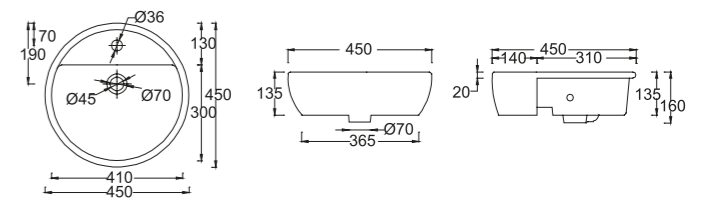

Basins

Semi-Recessed

Gemelli Rectangular 550
WBAAGM101WW

- 550 x 480 x 165
- 1 tap hole

Trezzo-N 480
WBAATZ202WW

- 480 x 485 x 180
- 1 tap hole

Basel
WBSABA201WW

- 450 x 450 x 160
- 1 tap hole