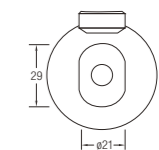

Faucets & Shower

Faucets

Medical Tap , Self-Closing Tap and Angle Valve

**Wall-Mounted Elbow
Action Pillar Tap**
WBFA300603CP

Without Waste.
Without Flexible Hose

☆☆ 4-6L/MIN

**Deck-Mounted Elbow
Action Pillar Tap**
WBFA300602CP

Without Waste.
Without Flexible Hose

☆☆ 4-6L/MIN

**Deck-Mounted Self-Closing
Tap (Standard)**
WBFA301624CP

Without Waste.
Without Flexible Hose

☆☆☆ 1.5-4L/MIN

☆☆ 2L/MIN

**Deck-Mounted Self-Closing
Tap (Tall)**
WBFA301641CP

Without Waste.
Without Flexible Hose

☆☆☆ 1.5-4L/MIN

☆☆ 2L/MIN

**Wall-Mounted
Self-Closing Tap (Long)**
WBFA301621CP

Without Waste.
Without Flexible Hose

☆☆☆ 1.5-4L/MIN

☆☆ 2L/MIN

Hot 1/2" Angle Valve
WBFA301121CP