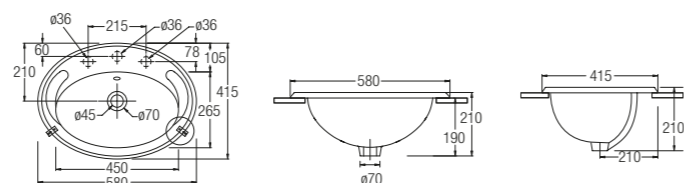

Gemelli Round WBAAGM130WW
400 x 400 x 140

Basins

Overcounter

Yale
WBAAYL101WW

- 580 x 415 x 210
- 1 tap hole

Basins

Undercounters

Torino
WBAATR100WW