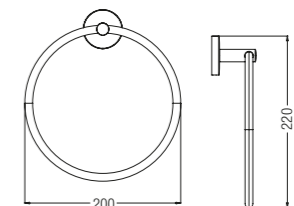

Paper Holder With Cover
WBBA100264CP

Towel Rack
WBBA100265CP
600mm

WBBA100266CP
800mm

Towel Shelf
WBBA100267CP
606mm

Towel Ring
WBBA100268CP
ø200mm

Bathroom Accessories

Brass Chrome, Commercial Series

Wall Mounted Cosmetic Mirror 8"
WBBA100126CP