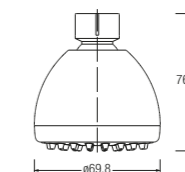

🔧 ∅230mm.
1 function:
- Spray

★★ 6-8L/MIN

Ocean II Fixed Shower Head
WBFA300571CP

🔧 ∅70mm.
1 function:
- Spray

★★ 6-8L/MIN

Showers

Shower Columns

Single Lever Wall-Mounted Shower Mixer Column with Panel and Button Diverter WBFA301216CP