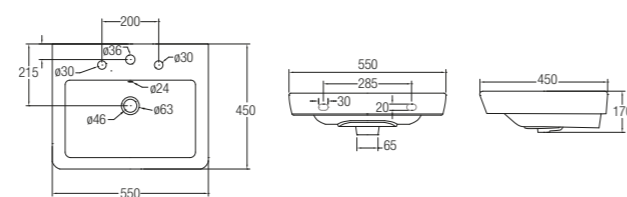

-  550 x 465 x 160
-  1 tap hole

Trieste 500
WBSC950212WW

-  500 x 420 x 150
-  1 tap hole

Basins

Wall Hung Basins and Pedestals

Latina 600
WBS950040WW

- ✂ 600 x 415 x 185
- 1 tap hole

Latina 500
WBSALT101WW

- ✂ 500 x 410 x 185
- 1 tap hole

Bergamo Square
WBSABQ101WW

- ✂ 550 x 450 x 170
- ⊕ Bergamo Square Half Pedestal
- 1 tap hole

Bergamo Square Half Pedestal
WBSBBQ000WW

- ✂ 300 x 180 x 290

Trezzo-N 480
WBSATZ101WW