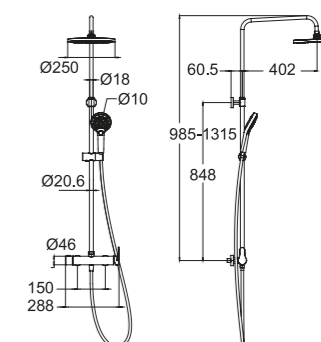

Gavi-N Single Lever 3 Way Wall-Mounted Shower Mixer Column, (Round) WBFA301567CP

- High flow ø250 mm overhead rain shower
- 1500 mm flexible shower hose, PVC
- Ergonomic ø110 mm hand shower.

3 functions:
- Massage
- Spray
- Spray+Massage

Hand shower holder
Comes with foldable Spout

★★ 8-10L/MIN