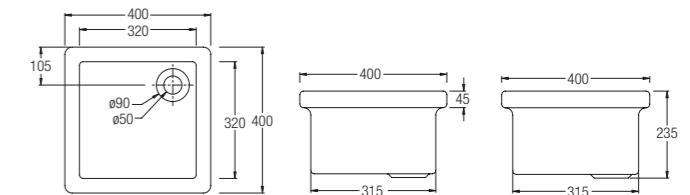

400 x 400 x 235