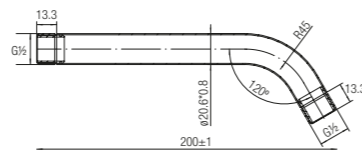

Length : 200mm

Brass Ceiling Shower Arm
WBFA300728CP
and Flange

Length: 150mm

Brass Shower Arm
WBFA301186CP
and Flange

Length : 200mm
(45 Degree Angle)

Brass Ceiling Shower Arm
WBFA300580CP
and Flange

Length: 300mm