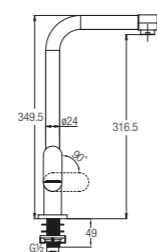

☆☆ 4-6L/MIN

Ferla-N 1/2" Wall-Mounted Sink Tap With Swivel (L/Shape) Spout & Flange
WBFA300777CP
Swivel Spout.
Without Flexible Hose