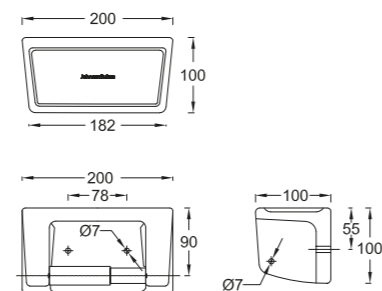

915mm

Shelf Set
WBSSSL000WW

50cm

Towel Ring Set
WBSSTG000WW

Toilet Roll Holder With Shelf Set
WBSSTH000WW

Toilet Roll Holder Set
WBSSTE000WW

Bathroom Accessories

Ceramic - Screw To Wall and
Ceramic - Semi-Recessed