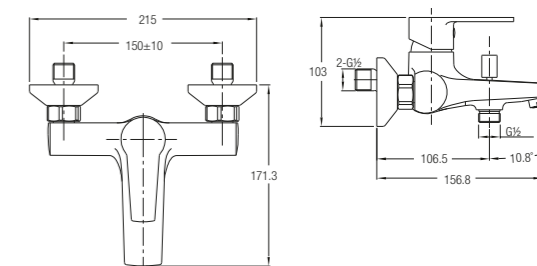

Without shower kit.

★★ 6-8L/MIN

Turin Single Lever Wall-Mounted Bath-Shower Mixer

Without shower kit.

★★ 6-8L/MIN WBFA301439CP

★★ 5-7L/MIN WBFA301439C2S

See compatible shower
accessories on page 176 to
191

Turin Single Lever Concealed Shower Mixer