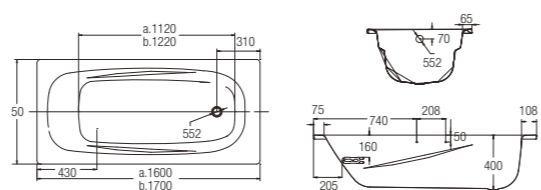

Bathtubs

Enameled Steel Drop-In

Cres
WBSS600002WW
Drop in bath with anti-slip base
Length 1700 x 750 x 395
Chrome Handgrips
Capacity: 180Litres
Thickness: 2.3mm