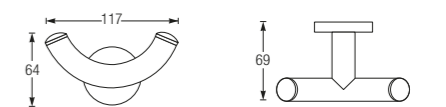

Toilet Roll Holder With Cover
WBBA100131CP

Semi Recessed Toilet Roll Holder With Cover
WBBA100127CP

Robe Hook
WBBA100132CP

Double Semi Recessed Toilet Roll Holder (Horizontal) With Cover
WBBA100128CP

Double Robe Hook
WBBA100133CP