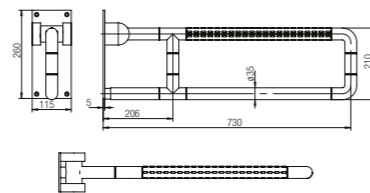

Straight Grab Bar
WBBA100337SS

450mm