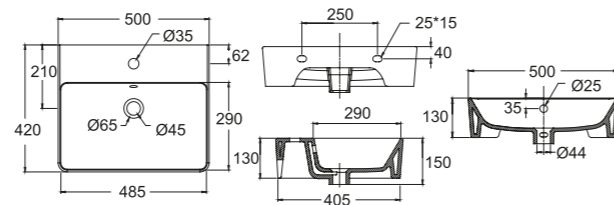

Basins

Countertops

Lucca 550
WBVC950087WW

- 550 x 465 x 160
- 1 tap hole

Trieste 500
WBVC950212WW

- 500 x 420 x 150
- 1 tap hole

Trezzo-N 480
WBAATZ101WW

- 480 x 485 x 185
- 1 tap hole