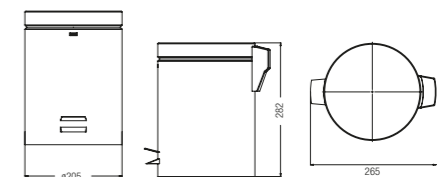

Bathroom Accessories

Brass Chrome, Commercial Series

Wall Mounted Cosmetic Mirror 8"
WBBA100126CP

Toilet Roll Holder With Cover
WBBA100131CP

Semi Recessed Toilet Roll Holder With Cover
WBBA100127CP

Robe Hook
WBBA100132CP

Double Semi Recessed Toilet Roll Holder (Horizontal) With Cover
WBBA100128CP

Double Robe Hook
WBBA100133CP

Safety Grab Bar
WBBA100129CP
300mm

Wall Soap Dispenser
WBBA100272CP
240ml

Safety Grab Bar
WBBA100130CP
650mm

Matt Dustbin
WBBA100275CP