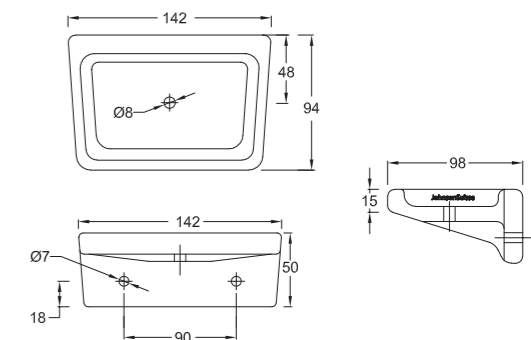

Bathroom Accessories

Ceramic - Screw To Wall and
Ceramic - Semi-Recessed

Soap Tray Set
WBSSSO000WW

Robe Hook Set
WBSSRH000WW