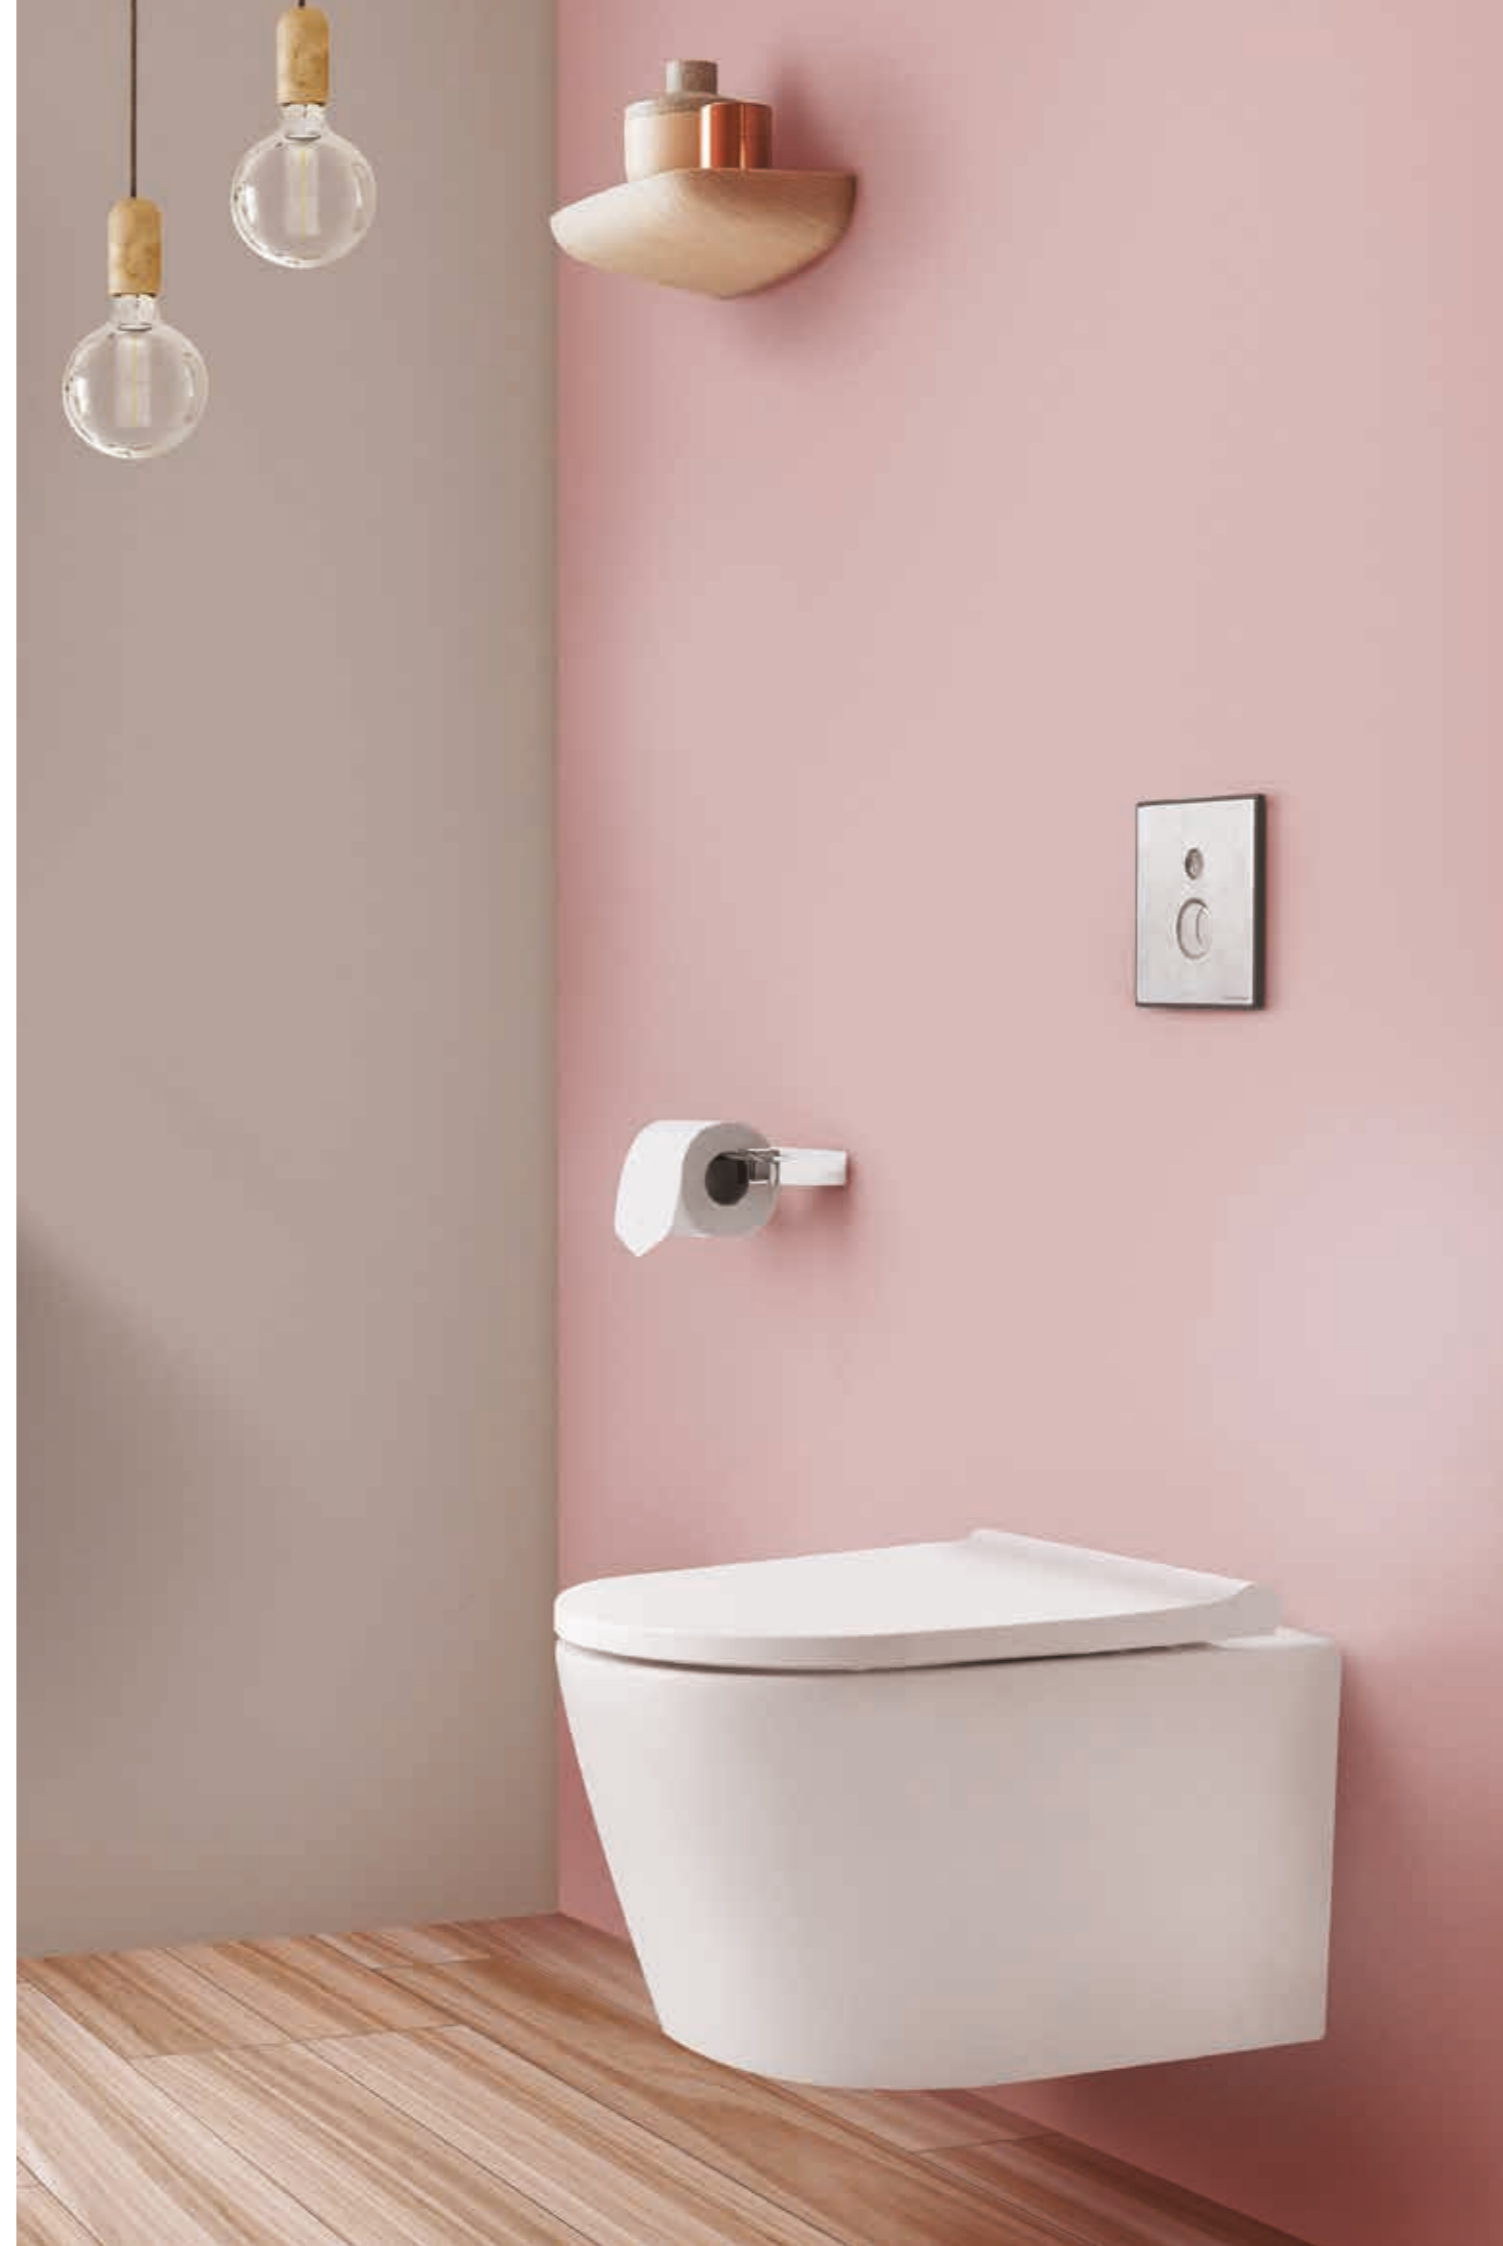

Urinals

Installation System

Installation System Guide

 Dimensions

 **Water Efficient Labelling Scheme (WELS) by Singapore's National Water Agency** ratings based on per flush capacity:

 **Very Good:**
Full flush ≤ 4.0 litre/flush | Half flush ≤ 3.0 litre/flush