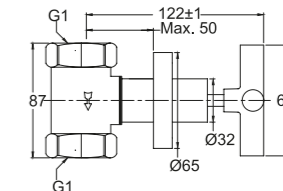

Asti-N '1" Cross Handle Stop Valve With Flange
WBFA300673CP

Trevi 1/2" Washing Machine Tap With Screw Collar
WBFA300661CP
1/2" - 3/4"