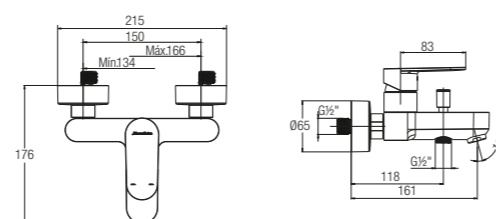

Ferla-N Single Lever Wall-Mounted Bath-Shower Mixer

WBFA301328CP

Without Shower Kit

See compatible shower accessories on page 176 to 191

★★ 6-8L/MIN