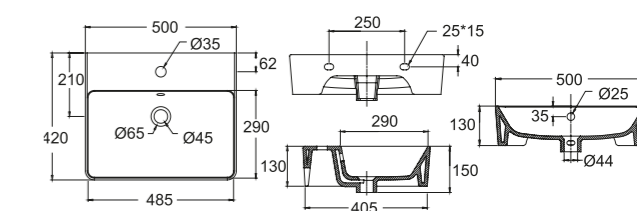

-  550 x 465 x 160
-  1 tap hole

Trieste 500
WBSC950212WW

-  500 x 420 x 150
-  1 tap hole

Basins

Wall Hung Basins and Pedestals

Latina 600
WBS950040WW

- ✂ 600 x 415 x 185
- 1 tap hole

Latina 500
WBSALT101WW