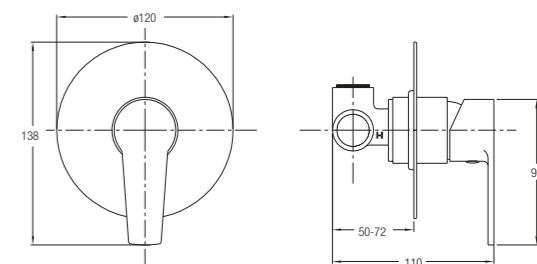

Turin Single Lever Concealed Shower Mixer

WBFA301437CP

See compatible shower
accessories on page 176 to
191