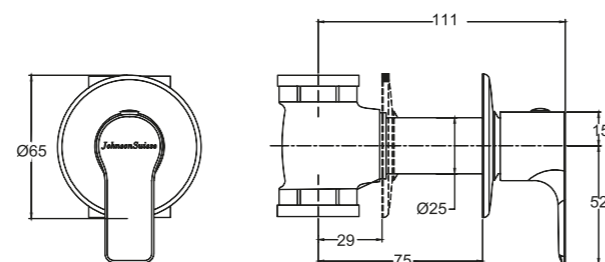

★★ 6-8L/MIN

Trento Single Lever Concealed Bath-Shower Mixer

WBSA301319CP

See compatible shower accessories on page 176 to 191

Trento Single Lever Quarter Turn Concealed Shower Tap

WBFA301456CP

See compatible shower accessories on page 176 to 191