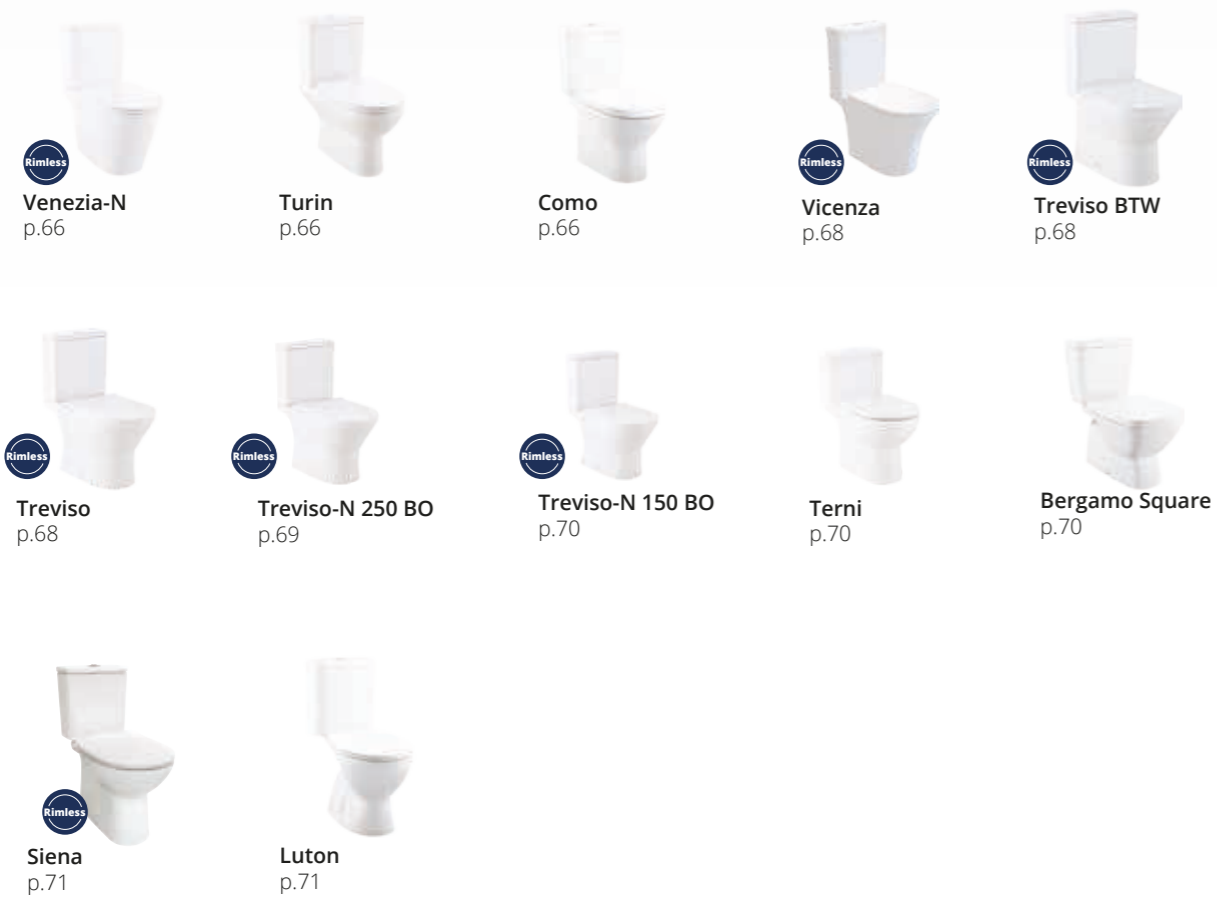

Overview

Water Closets

One Piece Water Closets

Close-Coupled Water Closets

Back-To-Wall Water Closets

Wall Hung Water Closets

Squatting Pan

Image not available at the time of printing

NEW!
Nova C 4.5/3L Mid Level Cistern Set CW Lid p.78