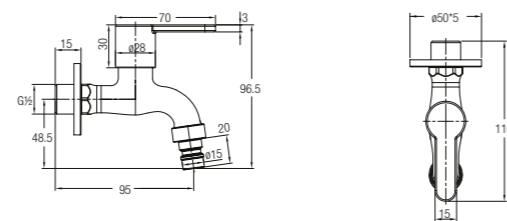

Faucets & Showers

Faucets

Murano Series (Stainless Steel - SS)

Murano 1/2" Slim Bib Tap With Wall Flange
WBFA301417SS

★★ 4-6L/MIN

Murano 1/2" Washing Machine Tap With Wall Flange
WBFA301419SS

★★ 4-6L/MIN

Murano 1/2" Angle Valve With Wall Flange
WBFA301420SS