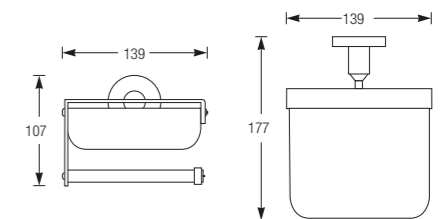

Semi Recessed Toilet Roll Holder With Cover
WBBA100127CP