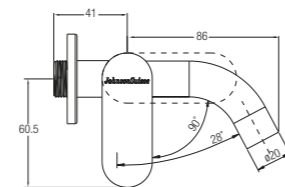

**Ferla-N Single Lever
1/2" Deck-Mounted
Sink Mixer With Swivel
Spout**