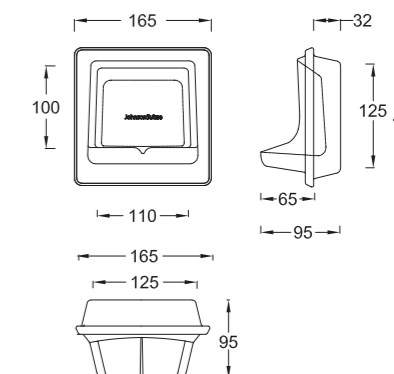

Bathroom Accessories

Ceramic - Screw To Wall

Towel Rail Set
WBSSTW002WW

915mm

Shelf Set
WBSSSL000WW

50cm

Towel Ring Set
WBSSTG000WW

Toilet Roll Holder With Shelf Set
WBSSTH000WW

Toilet Roll Holder Set
WBSSTE000WW

Bathroom Accessories

Ceramic - Screw To Wall and
Ceramic - Semi-Recessed

Soap Tray Set
WBSSSO000WW

Robe Hook Set
WBSSRH000WW

Soap & Sponge Holder
WBBSR000WW

Toilet Roll Holder
WBSRTE000WW

Soap Dish
WBBSRP000WW