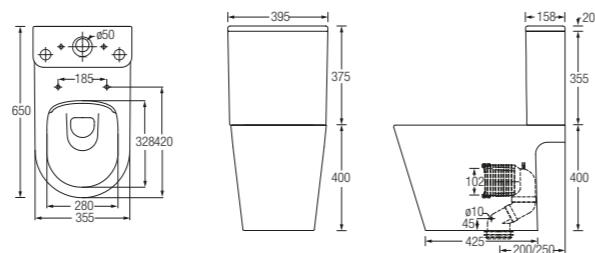

Terni
WBSETN102WW
 Washdown 4.5/3L
 + BO 200/250mm
 + HO 185mm

-  690 x 380 x 710
-  WBTS8000161WW (PP)
-  WBTS800169WW
- 
- 

Water Closets

Close-Coupled

Venezia-N
WBSEVZ201WW 
 Washdown 4.5/3L
 + BO 200/250mm
 + HO 180mm
 650 x 395 x 780
 WBTS800113WW (UF)
 ★★