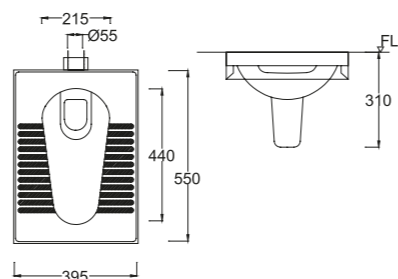

Andermatt-N Integral P TRAP WBACAM002WW

550 x 395 x 310

For Installation with:
WBSFNV005WW
Nova C Cistern Set 4.5/3L
With Integral Trap and tread plates
Roughing-in distance HO:
145mm