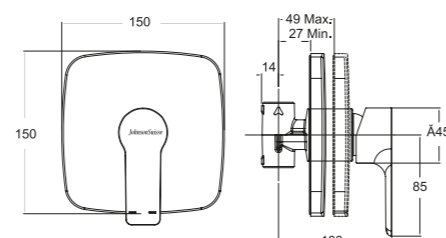

Trento Single Lever 1/2\"/>

With Flexible Hose

★★ 4-6L/MIN

Trento Single Lever Concealed Shower Tap

WBSA301318CP

See compatible shower accessories on page 176 to 191

Faucets & Showers

Faucets