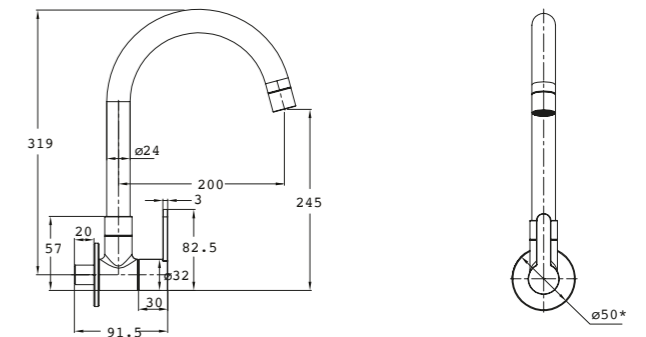

Murano 1/2" Wall-Mounted Sink Tap With Swivel Spout
WBFA301422SS

Without Flexible Hose

★★ 4-6L/MIN