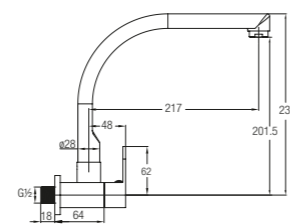

Ferla-N 1/2" Deck-Mounted Sink Tap With Swivel (L/Shape) Spout
WBFA300776CP
Swivel Spout
Without Flexible Hose