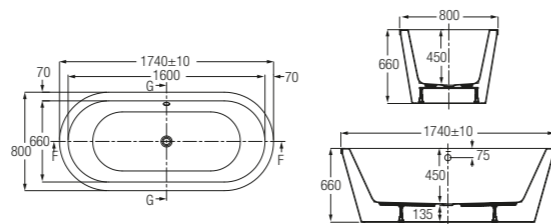

Bathtubs

Acrylic Bathub and
Enameled Steel Drop-In

Venezia Freestanding Acrylic Bathub

WBBS600094WW

With Overflow & Popout Waste

✂ Length 1740 x 800 x 660

Freestanding bath
Adjustable legs
Lightweight Lucite Acrylic
Capacity: 228Litres
Thickness: 5-6 mm