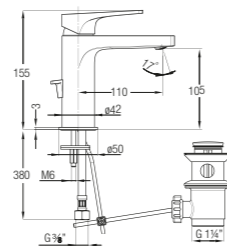

Without Waste
Without Flexible Hose

★★ 4-6L/MIN

**Misano Single Lever
Basin Mixer**
WBFA301305CP

With Pop-up Waste
With Flexible Hose

★★ 4-6L/MIN

**Misano Single Lever
Wall-Mounted Shower
Mixer**
WBFA301325CP