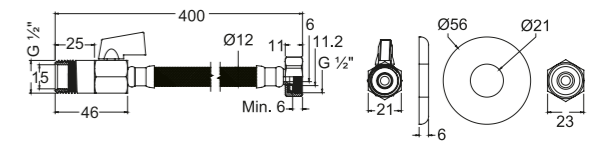

Brass Shower Arm
WBFA300578CP
and Flange

Length : 300mm

PVC Shower Hose
WBFA300756XX
in Silver Colour

Length : 1.5m

Reinforced Flexible Hose
WBFA301613CP
with Angle Valve

Length: 400mm

Double Interlock Hose
WBFA301090CP