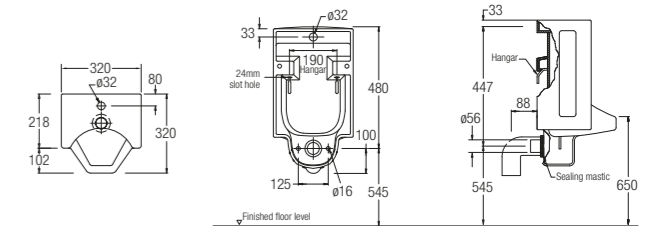

Urinals

Installation System

Installation System Guide

 Dimensions

 **Water Efficient Labelling Scheme (WELS) by Singapore's National Water Agency** ratings based on per flush capacity:

 **Very Good:**
Full flush ≤ 4.0 litre/flush | Half flush ≤ 3.0 litre/flush