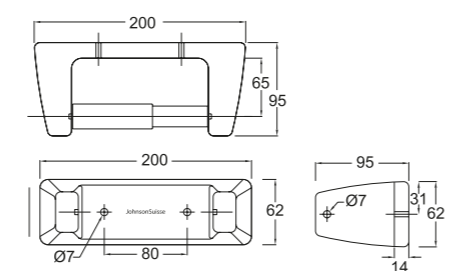

915mm

Shelf Set
WBSSSL000WW

50cm

Towel Ring Set
WBSSTG000WW

Toilet Roll Holder With Shelf Set
WBSSTH000WW

Toilet Roll Holder Set
WBSSTE000WW

Bathroom Accessories

Ceramic - Screw To Wall and
Ceramic - Semi-Recessed