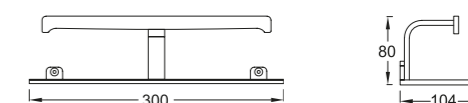

250 x 250 x 60mm

Toilet Roll Holder with Shelf
WBBA100365CP

200x110mm

Double Toilet Roll Holder with Shelf
WBBA100368CP

300x104mm

Bathroom Accessories

Special Needs

Horizontal Bend Grab Bar
WBBA100335SS