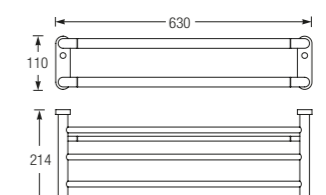

Bathroom Accessories

Brass Chrome, Forli Series

Towel Bar
WBBA100151CP
805mm

Double Robe Hook
WBBA100156CP

Paper Holder with Lid
WBBA100152CP

Tower Ring
WBBA100157CP

Spare Paper Holder
WBBA100153CP

**Glass Shelf, Tempered
Glass Frosted**
WBBA100158CP

Paper Holder without Lid
WBBA100154CP

Double Tower Bar
WBBA100159CP
805mm

Soap Dish
WBBA100155CP

Double Bath Tower Shelf
WBBA100176CP
630mm