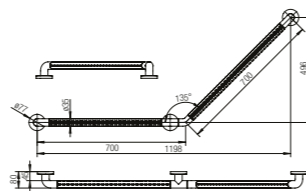

Assist Back Rest
WBBA100340SS