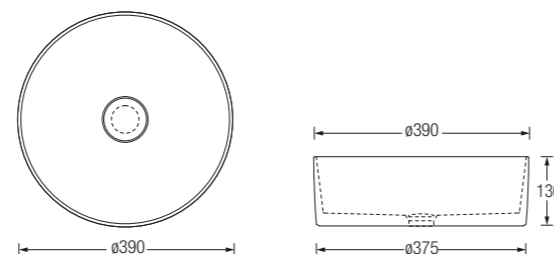

390 x 390 x 130

- WW WHITE   ● SD SAND
- AH ASH   ● GH GRAPHITE

Venezia Slim Square
WBVC950187-*