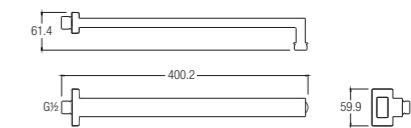

Length : 100mm

Brass Shower Arm
(Round)
WBFA300664CP
and Flange

Length 400mm

Brass Shower Arm
(Square)
WBFA300707CP
and Flange

Length 400mm

Brass Shower Arm
WBFA300474CP
and Flange

Length : 150mm

Brass Shower Arm
WBFA300577CP
and Flange