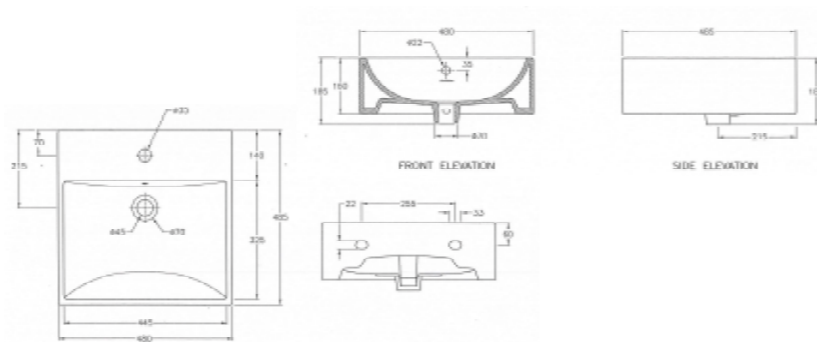

Basins

Countertops

Lucca 550
WBVC950087WW

- 550 x 465 x 160
- 1 tap hole

Trieste 500
WBVC950212WW

- 500 x 420 x 150
- 1 tap hole

Trezzo-N 480
WBAATZ101WW

- 480 x 485 x 185
- 1 tap hole