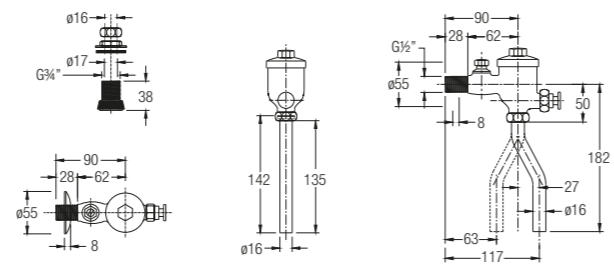

Exposed Urinal Flush Valve

WBFT400455CP

Comes with bend pipe