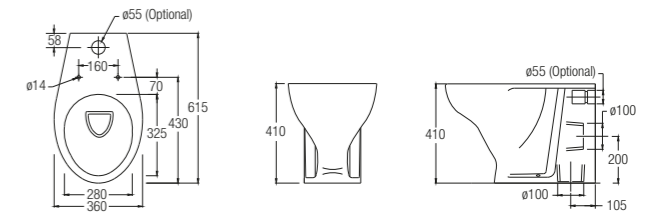

Sheffield BO/BI
WBSESF212WW
Washdown + BO /BI 105mm

- ✓ 615 x 360 x 410
- 🚰 WBTS800088WW (PP)
- 💡 WBTS800110WW

🌊🌊