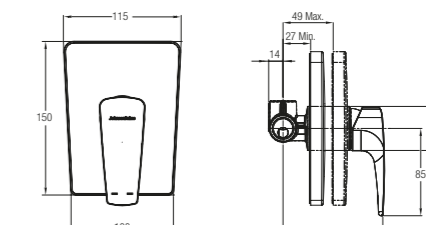

WBFA301301CP

Without Waste.
Without Flexible Hose

★★ 4-6L/MIN

Felino Single Lever Concealed Shower Tap

WBSA301303CP

See compatible shower accessories on page 176 to 191

Felino Single Lever Basin Mixer

With Pop-up Waste
With Flexible Hose