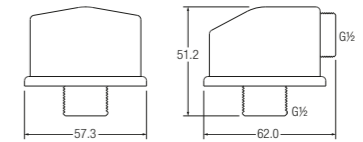

Sliding Bar (Round)
WBFA300581CP

With Soap Dish

Length: 600mm,
Size : Ø25mm (Round)

Bath Spout
WBFA300668CP

Length: 150mm

Showers

Wall Outlets and Wall Brackets

1/2" Wall Mounted Outlet (Brass)
WBFA300641CP