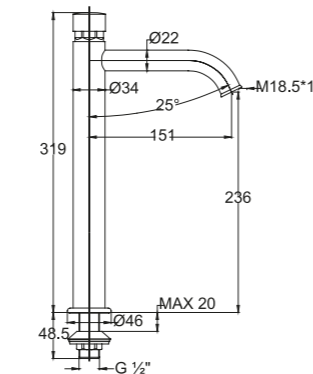

**Wall-Mounted
Self-Closing Tap (Long)**
WBFA301621CP

Without Waste.
Without Flexible Hose

☆☆☆ 1.5-4L/MIN

☆☆ 2L/MIN