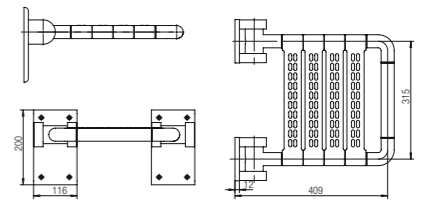

700 X 700mm

Assist Back Rest
WBBA100340SS

L-shape Grab Bar
WBBA100341SS

750 X 750mm

Straight Grab Bar
WBBA100342SS

750mm

Flip-up Shower Seat
WBBA100343SS

Take care of our origins,
and it will take care of our future.
JohnsonSuisse, 2023.