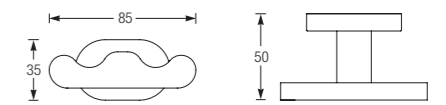

Paper Holder with Lid
WBBA100152CP