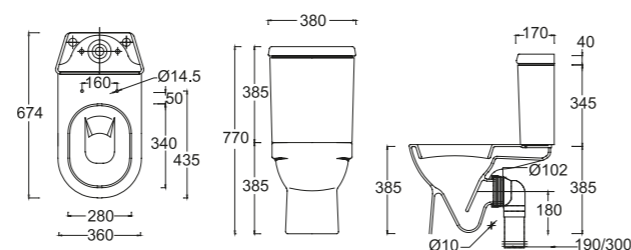

Como
WBSECM180WW
Washdown 6/3L
+ BO 190/250/300mm
+ HO 180mm
674 x 380 x 770
WBTS800126WW (UF)
WBTS800157WW (PP)
WBTS800169WW
★★