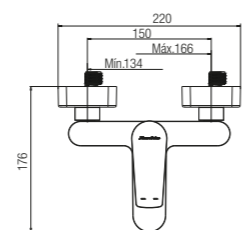

Faucets & Showers

Faucets

Misano Series

**Misano Single Lever
1/2" Quarter Turn
Basin Pillar Tap**
WBFA301449CP

Without Waste
Without Flexible Hose

★★ 4-6L/MIN

**Misano Single Lever
1/2" Basin Pillar Tap**
WBFA301306CP

Without Waste
Without Flexible Hose

★★ 4-6L/MIN

**Misano Single Lever
Basin Mixer**
WBFA301305CP

With Pop-up Waste
With Flexible Hose

★★ 4-6L/MIN

**Misano Single Lever
Wall-Mounted Shower
Mixer**
WBFA301325CP

Without Shower Kit

See compatible shower
accessories on page 176 to
191

★★ 4-6L/MIN

**Misano Single Lever
Wall-Mounted Bath-
Shower Mixer**
WBFA301326CP

Without Shower Kit

See compatible shower
accessories on page 176 to
191

★★ 4-6L/MIN

See compatible shower
accessories on page 176 to
191

See compatible shower
accessories on page 176 to
191

**Misano Single Lever
Concealed Shower
Mixer**
WBSA301307CP

See compatible shower
accessories on page 176 to
191

See compatible shower
accessories on page 176 to
191

**Misano Single Lever
1/2" Deck-Mounted Sink
Mixer**
WBFA301333CP

With Swivel Spout

Swivel Spout.
With Flexible Hose

★★ 4-6L/MIN