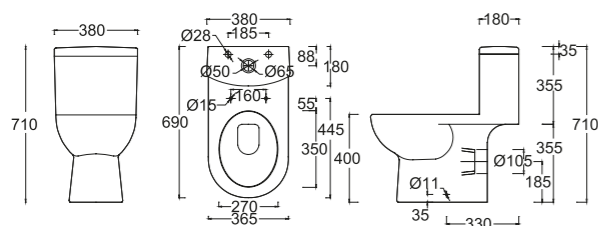

Terni
WBSETN102WW
Washdown 4.5/3L
+ BO 200/250mm
+ HO 185mm

- 690 x 380 x 710
- WBTS8000161WW (PP)
- WBTS800169WW