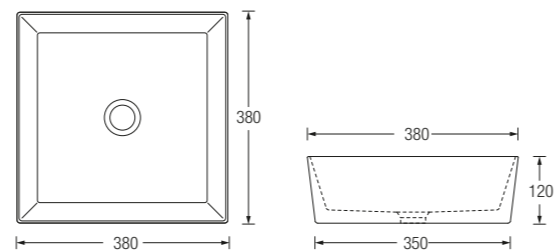

Gemelli Round 400
WBAAGM120WW

400 x 400 x 140

Basins

Countertops

Venezia Slim Square
WBVC950189-*

380 x 380 x 120

- WW WHITE ● SD SAND
- AH ASH ● GH GRAPHITE

Venezia Slim Round
WBVC950190-*