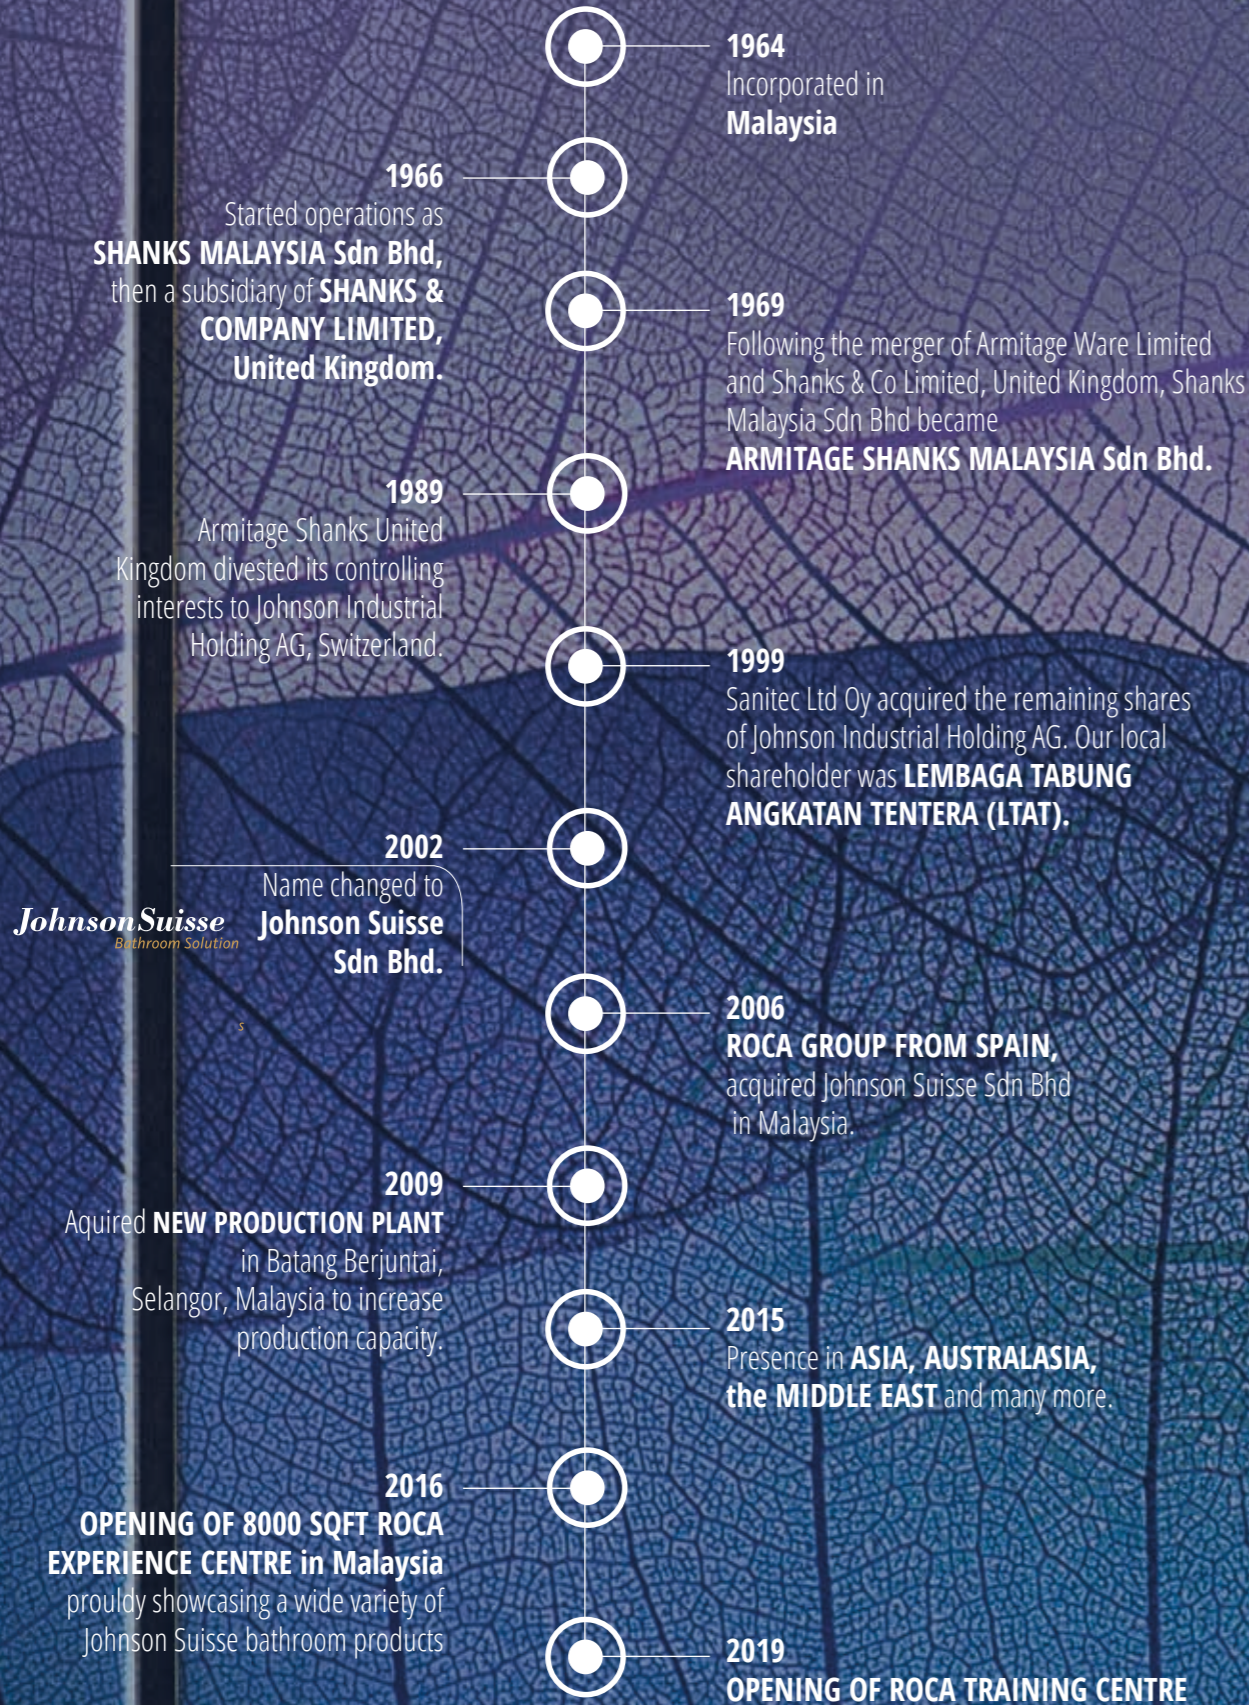

The Beginnings

Milestones

Research & Development

As time progresses, the new becomes the old. As such, research and development is never ending. Every day at **JohnsonSuisse**, we desire to be better than yesterday - to constantly raise the industry standards to evolve.

JohnsonSuisse invest a lot of time in research and development. Just as the sun would rise and set everyday, our commitment to constantly improve is unflinching. New designs and pieces are subject to tested to ensure it's usability, durability as well as its aesthetic value. Familiar and common pieces are revisited and revised. We are constantly changing for the better.