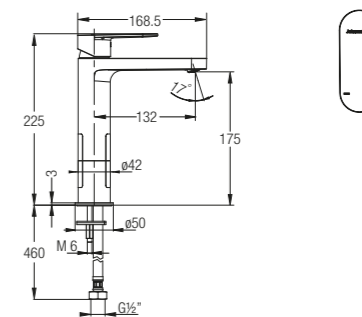

**Ferla-N Single Lever
1/2" Tall Basin Pillar Tap**

Without Waste
Without Flexible Hose

★★ 4-6L/MIN

- WBFA301659GP Gold
- WBFA301648CP Chrome
- WBFA301659BP Black