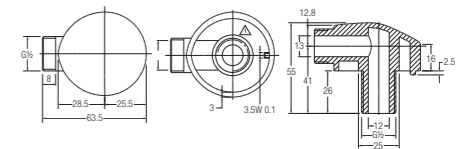

Swivel Wall Bracket
WBFA300727CP
For Hand Shower