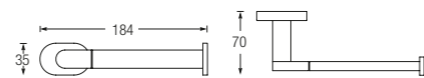

**Glass Shelf, Tempered
Glass Frosted**
WBBA100158CP