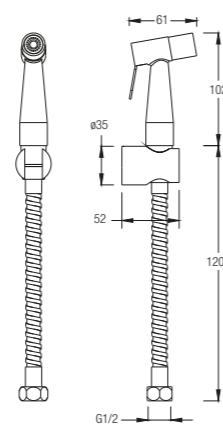

Length: 1.2m

Hand Held Bidet Set
(Chrome)
WBFA300943CP

Length: 1.2m

Hand Bidet Nozzle
WBFA301491CP
Flexible Hose and Without
Wall Bracket

Length 1.2m

Faucets & Showers

Complementary Products

Floor Traps