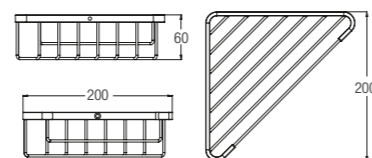

200 x 200 x 60mm

Corner Grated Container
WBBA100282CP