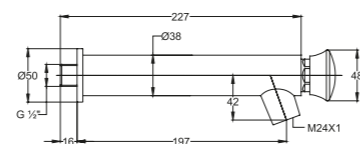

Without Waste.
Without Flexible Hose

☆☆☆ 1.5-4L/MIN

☆☆ 2L/MIN

**Wall-Mounted
Self-Closing Tap (Long)**
WBFA301621CP

Without Waste.
Without Flexible Hose

☆☆☆ 1.5-4L/MIN

☆☆ 2L/MIN

Hot 1/2" Angle Valve
WBFA301121CP