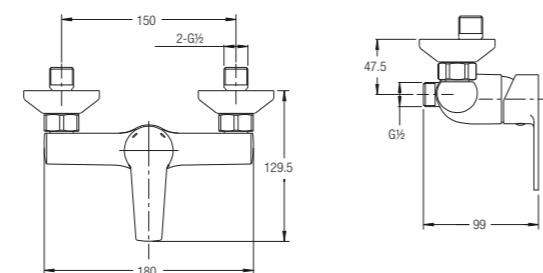

Faucets & Showers

Faucets

Turin Series

Turin Single Lever 1/2\"/>

WBFA301435CP

Without Waste.
Without Flexible Hose

★★ 4-6L/MIN

Turin Single Lever Basin Mixer

WBFA301434CP

Without Waste.
With Flexible Hose

★★ 4-6L/MIN

Single Lever Basin Mixer with Pop up Waste

WBFA301578C2S

★★ 2-4L/MIN

Turin Single Lever Wall-Mounted Shower Mixer

WBFA301440CP

Without shower kit.

★★ 6-8L/MIN

Turin Single Lever Wall-Mounted Bath-Shower Mixer

Without shower kit.

★★ 6-8L/MIN WBFA301439CP

★★ 5-7L/MIN WBFA301439C2S

See compatible shower
accessories on page 176 to
191

Turin Single Lever Concealed Shower Mixer

WBFA301437CP

See compatible shower
accessories on page 176 to
191

Turin Single Lever Concealed Bath-Shower Mixer

WBFA301436CP

See compatible shower
accessories on page 176 to
191