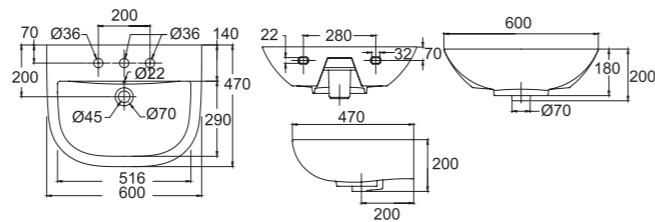

- ✂ 500 x 410 x 185
- 1 tap hole

Bergamo Square
WBSABQ101WW

- ✂ 550 x 450 x 170
- ⊕ Bergamo Square Half Pedestal
- 1 tap hole

Bergamo Square Half Pedestal
WBSBBQ000WW

- ✂ 300 x 180 x 290

Trezzo-N 480
WBSATZ101WW

- ✂ 480 x 485 x 185
- 1 tap hole

Basins

Wall Hung Basins and Pedestals

Modena
WBSAMD101WW

- ✂ 600 x 470 x 200
- ⊕ Modena Half Pedestal WBSBMD000WW
- 1 tap hole

Windsor Corner
WBSAWC100WW

- ✂ 410 x 470 x 175
- 1 tap hole