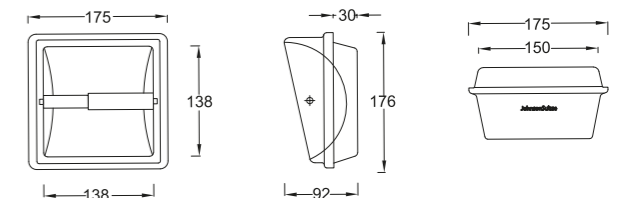

Soap Dish
WBBSRP000WW