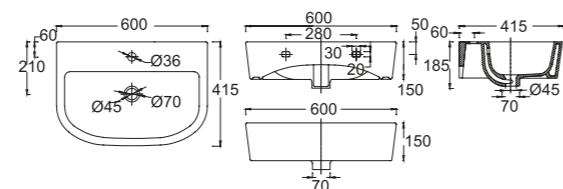

-  550 x 465 x 160
-  1 tap hole

Trieste 500
WBSC950212WW

-  500 x 420 x 150
-  1 tap hole

Basins

Wall Hung Basins and Pedestals

Latina 600
WBS950040WW

- ✂ 600 x 415 x 185
- 1 tap hole

Latina 500
WBSALT101WW

- ✂ 500 x 410 x 185
- 1 tap hole

Bergamo Square
WBSABQ101WW

- ✂ 550 x 450 x 170
- ⊕ Bergamo Square Half Pedestal
- 1 tap hole

Bergamo Square Half Pedestal
WBSBBQ000WW

- ✂ 300 x 180 x 290

Trezzo-N 480
WBSATZ101WW