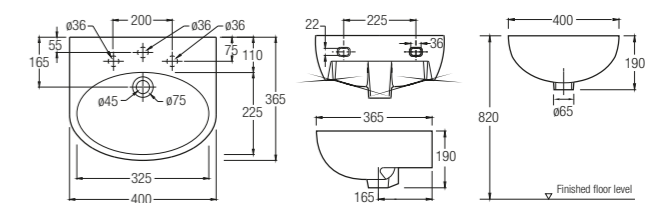

400 x 365 x 190

1 tap hole