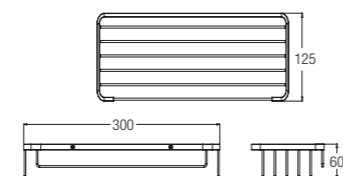

300mm

Grated Container
WBBA100280CP

400mm