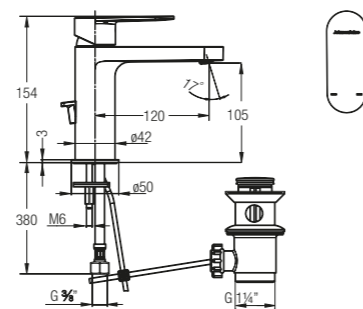

With Pop-up Waste
With Flexible Hose

★★ 4-6L/MIN

- WBFA301310GP Gold
- WBFA301310CP Chrome
- WBFA301310BP Black