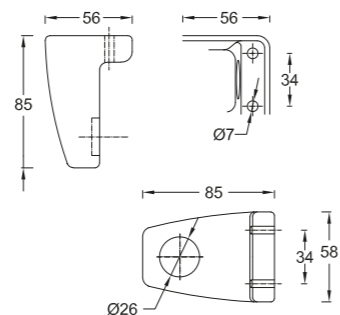

915mm

Shelf Set
WBSSSL000WW

50cm

Towel Ring Set
WBSSTG000WW

Toilet Roll Holder With Shelf Set
WBSSTH000WW

Toilet Roll Holder Set
WBSSTE000WW

Bathroom Accessories

Ceramic - Screw To Wall and
Ceramic - Semi-Recessed