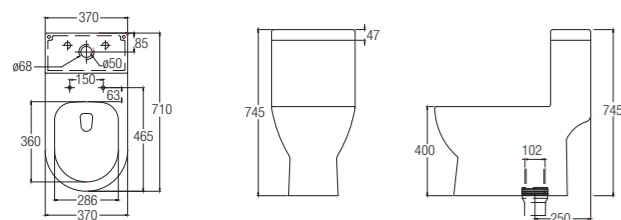

★★

Pisa
WBSEPS111WW
 Washdown 4.5/3L
 + BO 190mm/250mm/300mm
 + HO 180mm

-  700 x 368 x 752
-  WBTS800147WW (UF)
-  WBTS800169WW

★   

Water Closets

One Piece

Erika
WBSC950158WW 
 Washdown 6/3L + BO 250mm

-  710 x 370 x 745
-  WBTS800150WW (UF)
- 