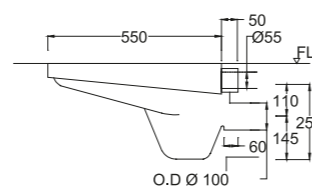

Andermatt-N Integral P TRAP WBACAM002WW

550 x 395 x 310

For Installation with:
WBSFNV005WW
Nova C Cistern Set 4.5/3L
With Integral Trap and tread plates
Roughing-in distance HO:
145mm