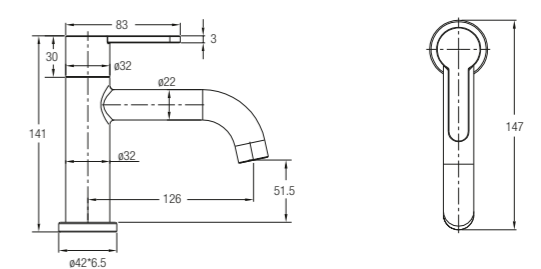

★ ★ 4-6L/MIN

Murano 1/2" Quarter Turn Basin Pillar Tap

WBFA301415SS

Without Waste.
Without Flexible Hose

★ ★ 4-6L/MIN

Murano 1/2" Bib Tap With Wall Flange

WBFA301416SS

★ ★ 4-6L/MIN