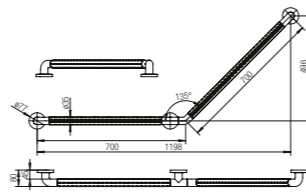

1200 X 700mm

Wall-hinged Support Rail
WBBA100336SS

730mm

Straight Grab Bar
WBBA100337SS

450mm

V-shape Grab Bar (Right)
WBBA100338SS

700 X 700mm

V-shape Grab Bar (Left)
WBBA100339SS