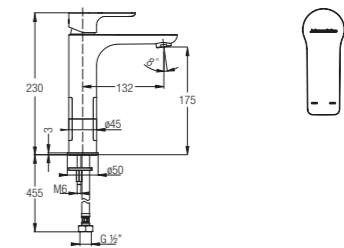

Without Waste
 Without Flexible Hose

★★ 4-6L/MIN

**Trento Single Lever
 Mezzo Plus Basin Mixer**
 WBFA301344CP

Without Waste
 With Flexible Hose

★★ 4-6L/MIN

**Trento Single Lever 1/2\"/>
 Tall Basin Pillar Tap**
 WBFA301351CP