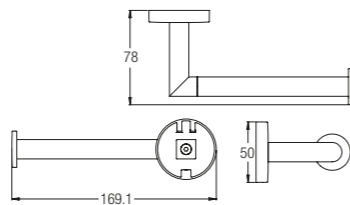

Paper Holder Without Cover Left
WBBA100263CP