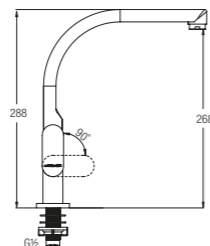

Ferla-N 1/2" Wall-Mounted Sink Tap With Swivel (Curve) Spout & Flange
WBFA300775CP
Swivel Spout
Without Flexible Hose

☆☆ 4-6L/MIN