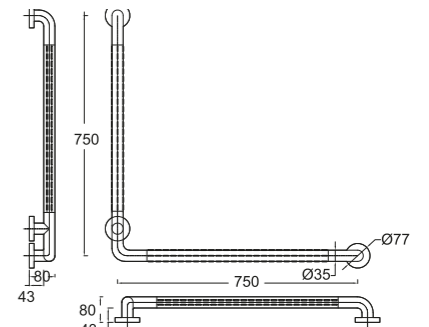

700 X 700mm

Assist Back Rest
WBBA100340SS

L-shape Grab Bar
WBBA100341SS

750 X 750mm

Straight Grab Bar
WBBA100342SS

750mm

Flip-up Shower Seat
WBBA100343SS

Take care of our origins,
and it will take care of our future.
JohnsonSuisse, 2023.