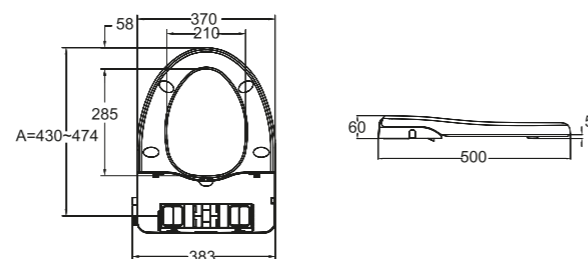

Manual Bidet Seat, V Shape WBTS800171WW

500 x 370 x 60

Application:
Capri OP WCC