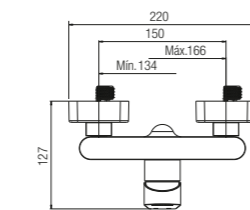

**Misano Single Lever
Wall-Mounted Bath-
Shower Mixer**
WBFA301326CP

Without Shower Kit

See compatible shower
accessories on page 176 to
191

★★ 4-6L/MIN