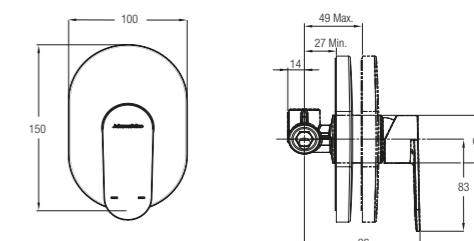

Ferla-N Single Lever Wall-Mounted Bath-Shower Mixer

WBFA301328CP

Without Shower Kit

See compatible shower accessories on page 176 to 191

★★ 6-8L/MIN

Ferla-N Single Lever Concealed Shower Mixer

WBSA301312CP

See compatible shower accessories on page 176 to 191