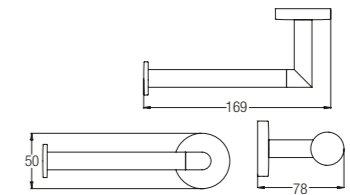

Paper Holder With Cover
WBBA100264CP