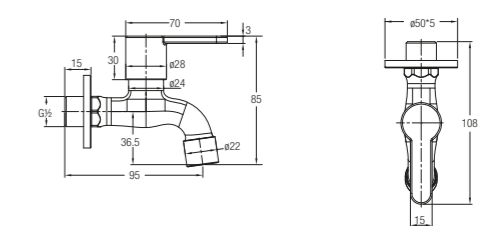

★ ★ 4-6L/MIN

Murano 1/2" Quarter Turn Basin Pillar Tap

WBFA301415SS

Without Waste.
Without Flexible Hose

★ ★ 4-6L/MIN

Murano 1/2" Bib Tap With Wall Flange

WBFA301416SS

★ ★ 4-6L/MIN